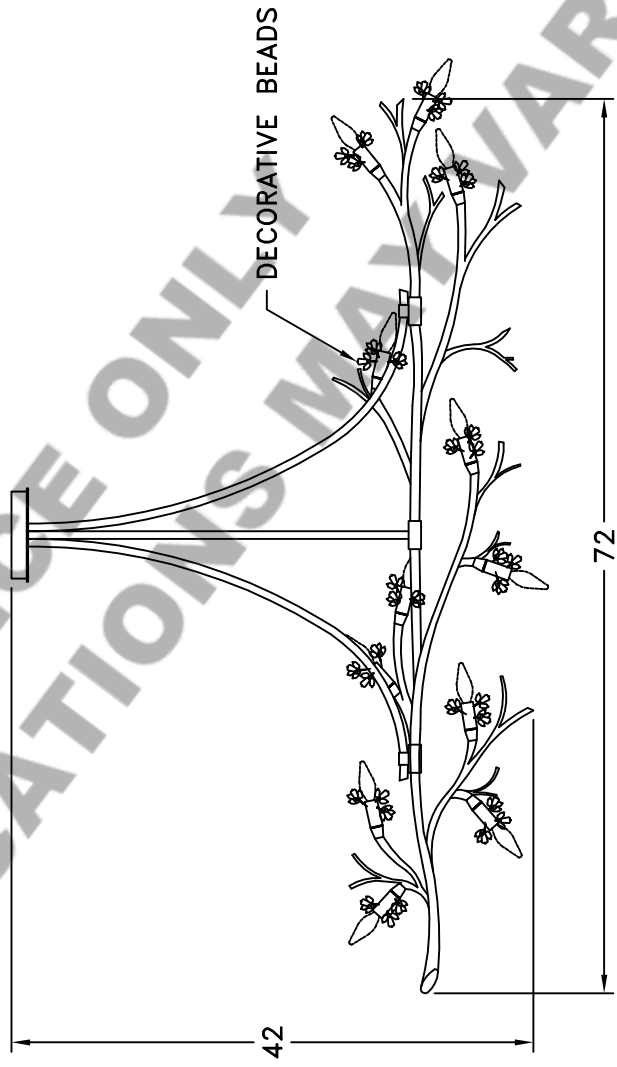

HAMMERTON

SPECIFICATION DRAWING

Location:

Product #: CH7172

Visit hammerton.com for product options and specifications.

Mounting Style: A	Electrical Type: INCANDESCENT
Approximate lbs.: 75	Bulb Qty: 12 Wattage: 60
Finish: SEE WEB SITE FOR OPTIONS	Voltage: 120
Top Diffuser: OPEN	Socket Type: CANDELABRA
Bottom Diffuser: OPEN	UL Location: DRY

All fixtures created by Hammerton are handcrafted by artisans. Dimensions may vary up to 1/8".

© Copyright 2016. All rights in design, detail or invention of this drawing are reserved as the property of Hammerton. Any limitation or adaptation without written consent is strictly prohibited.