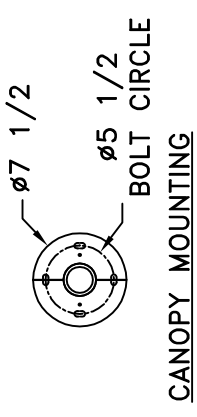

HAMMERTON

SPECIFICATION DRAWING

Location:

Product #: CH7172

Visit hammerton.com for product options and specifications.

Mounting Style: A	Electrical Type: INCANDESCENT
Approximate lbs.: 75	Bulb Qty: 12 Wattage: 60
Finish: SEE WEB SITE FOR OPTIONS	Voltage: 120
Top Diffuser: OPEN	Socket Type: CANDELABRA
Bottom Diffuser: OPEN	UL Location: DRY

All fixtures created by Hammerton are handcrafted by artisans. Dimensions may vary up to 1/8".

© Copyright 2016. All rights in design, detail or invention of this drawing are reserved as the property of Hammerton. Any limitation or adaptation without written consent is strictly prohibited.