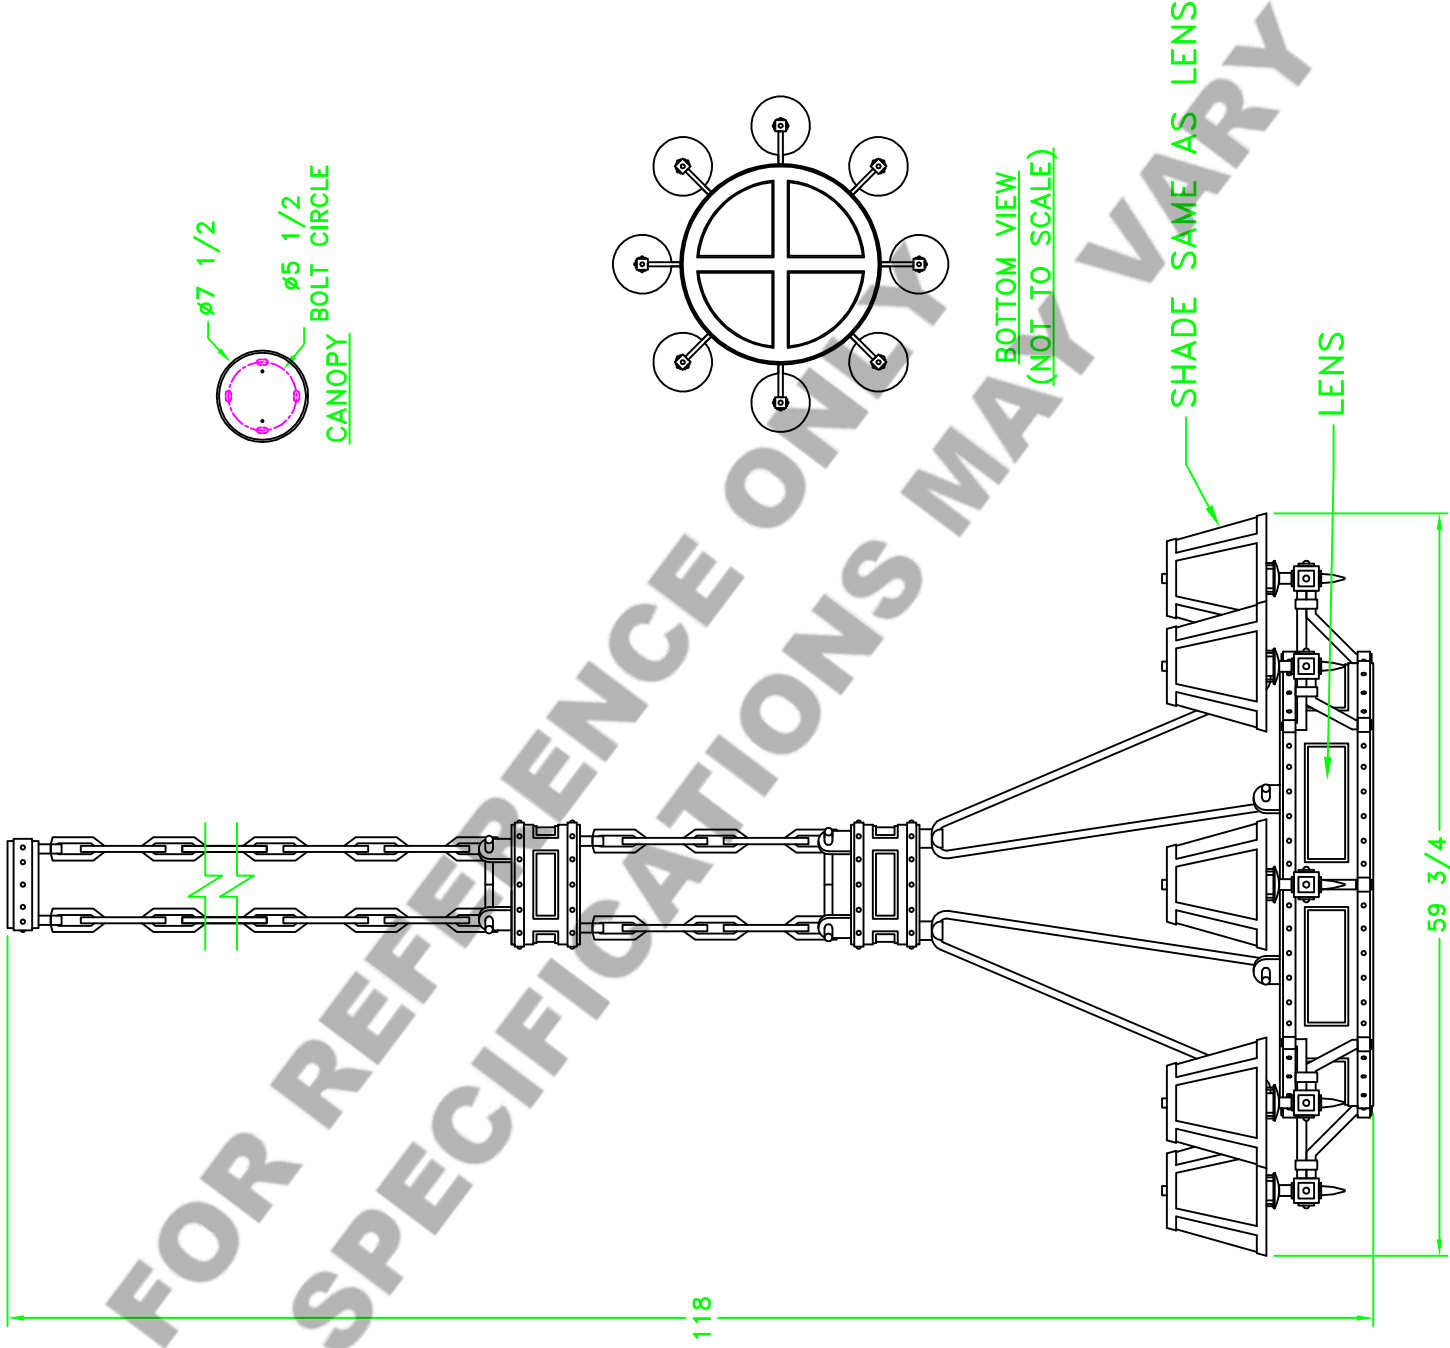

Location:

Product #: CH8101

Visit [hammerton.com](http://hammerton.com) for product options and specifications.

Mounting Style: A	Electrical Type: INCANDESCENT	Mounting Detail
Approximate lbs.: 320	Bulb Qty: 8 Wattage: 60	
Finish: SEE WEB SITE FOR OPTIONS	Voltage: 120	
Top Diffuser: OPEN	Socket Type: MEDIUM	
Bottom Diffuser: SAME AS LENS	UL Location: DRY	

All fixtures created by Hammerton are handcrafted by artisans. Dimensions may vary up to 7/8".

©Copyright 2016. All rights in design, detail or invention of this drawing are reserved as the property of Hammerton. Any limitation or adaptation without written consent is strictly prohibited.