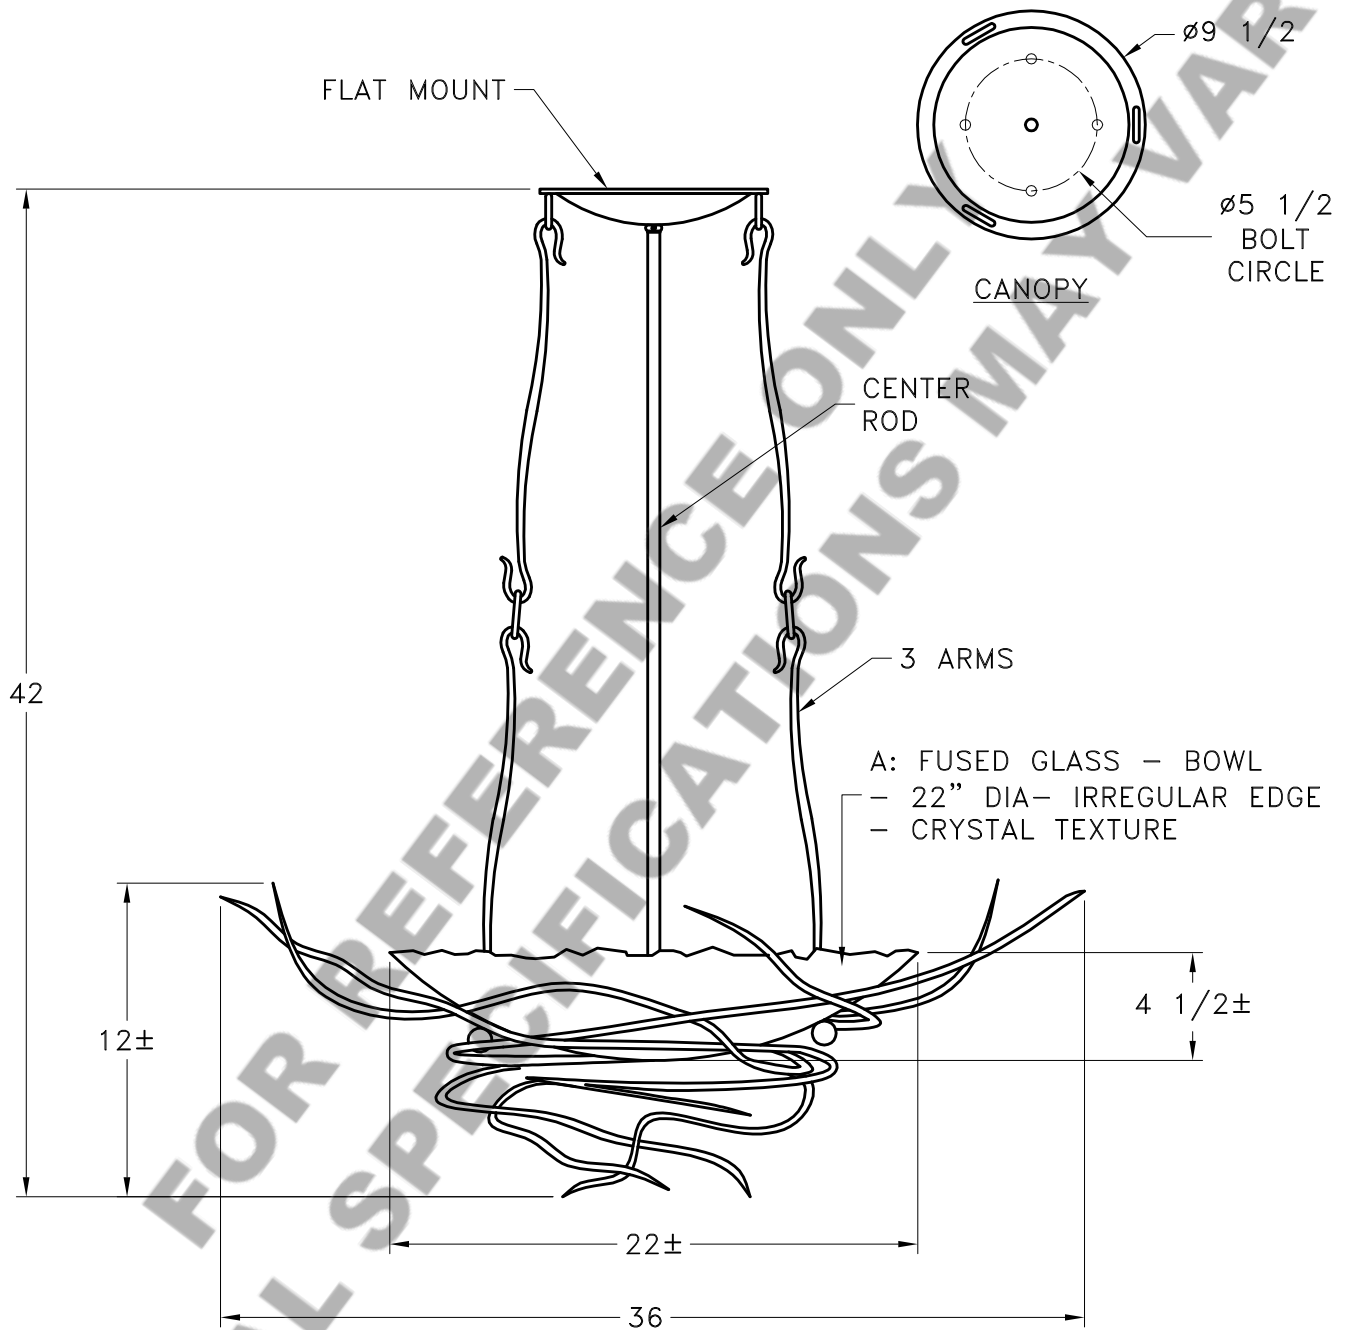

Location:

Product Name: TELLURIDE CHANDELIER

Product #: CHA0022-36

Visit [lightspann.com](http://lightspann.com) for product options and specifications.

Mounting Packet: A	Electrical Type: INCANDESCENT
Approximate lbs.: 50 LBS	Bulb Qty: 3 Wattage: 60
Finish: SEE WEB SITE FOR OPTIONS	Voltage: 120
Top Diffuser: OPEN	Socket Type: CANDELABRA
Bottom Diffuser: N/A	UL Location: DRY

Mounting Detail

**CAUTION**  
**HARDWARE PACKET "A"**  
**MOUNTS DIRECTLY TO**  
**BUILDING STRUCTURE.**

All fixtures created by Lightspann are handcrafted by artisans. Dimensions may vary up to 7/8".

©Copyright 2012. All rights in design, detail or invention of this drawing are reserved as the property of Lightspann. Any imitation or adaptation without written consent is strictly prohibited.