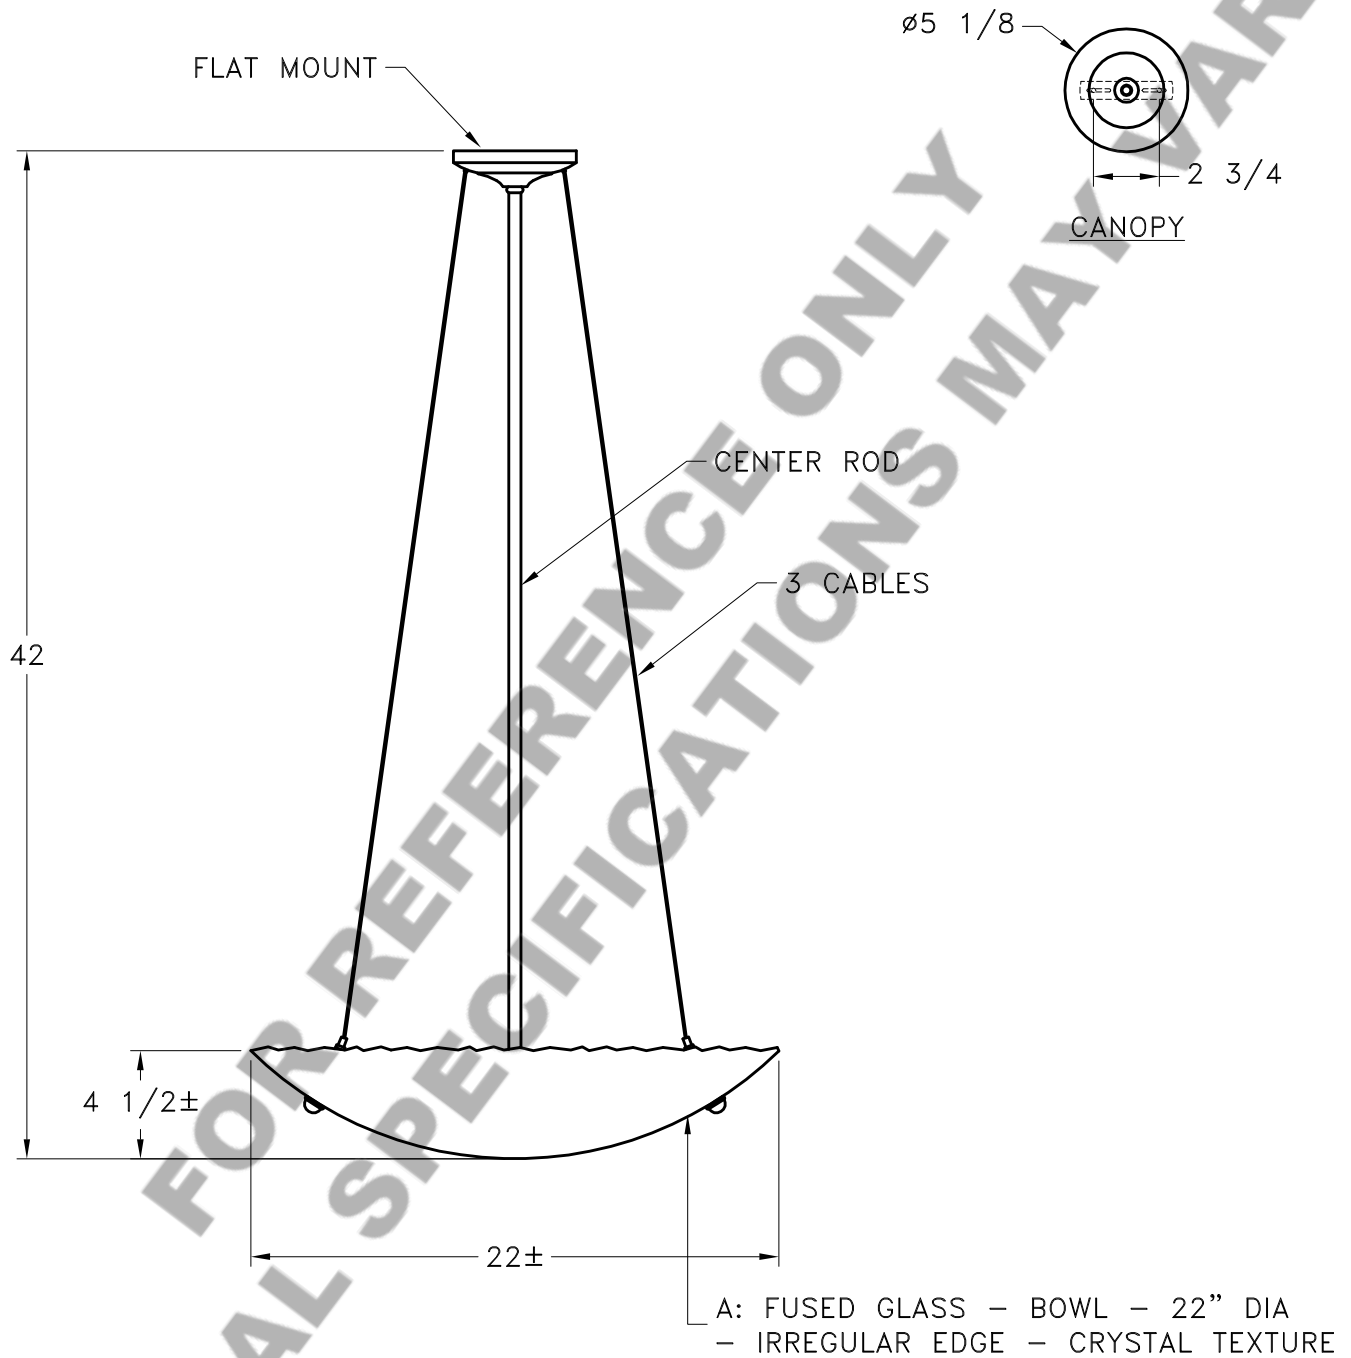

Location:

Product Name: BIANCA CHANDELIER

Product #: CHA0052-22

Visit lightspann.com for product options and specifications.

Mounting Packet: J	Electrical Type: INCANDESCENT	<p>Mounting Detail</p> <p>UL APPROVED J-BOX</p>
Approximate lbs.: 35	Bulb Qty: 3 Wattage: 60	
Finish: SEE WEB SITE FOR OPTIONS	Voltage: 120	
Top Diffuser: OPEN	Socket Type: CANDELABRA	
Bottom Diffuser: N/A	UL Location: DRY	

All fixtures created by Lightspann are handcrafted by artisans. Dimensions may vary up to 7/8".

©Copyright 2012. All rights in design, detail or invention of this drawing are reserved as the property of Lightspann. Any imitation or adaptation without written consent is strictly prohibited.