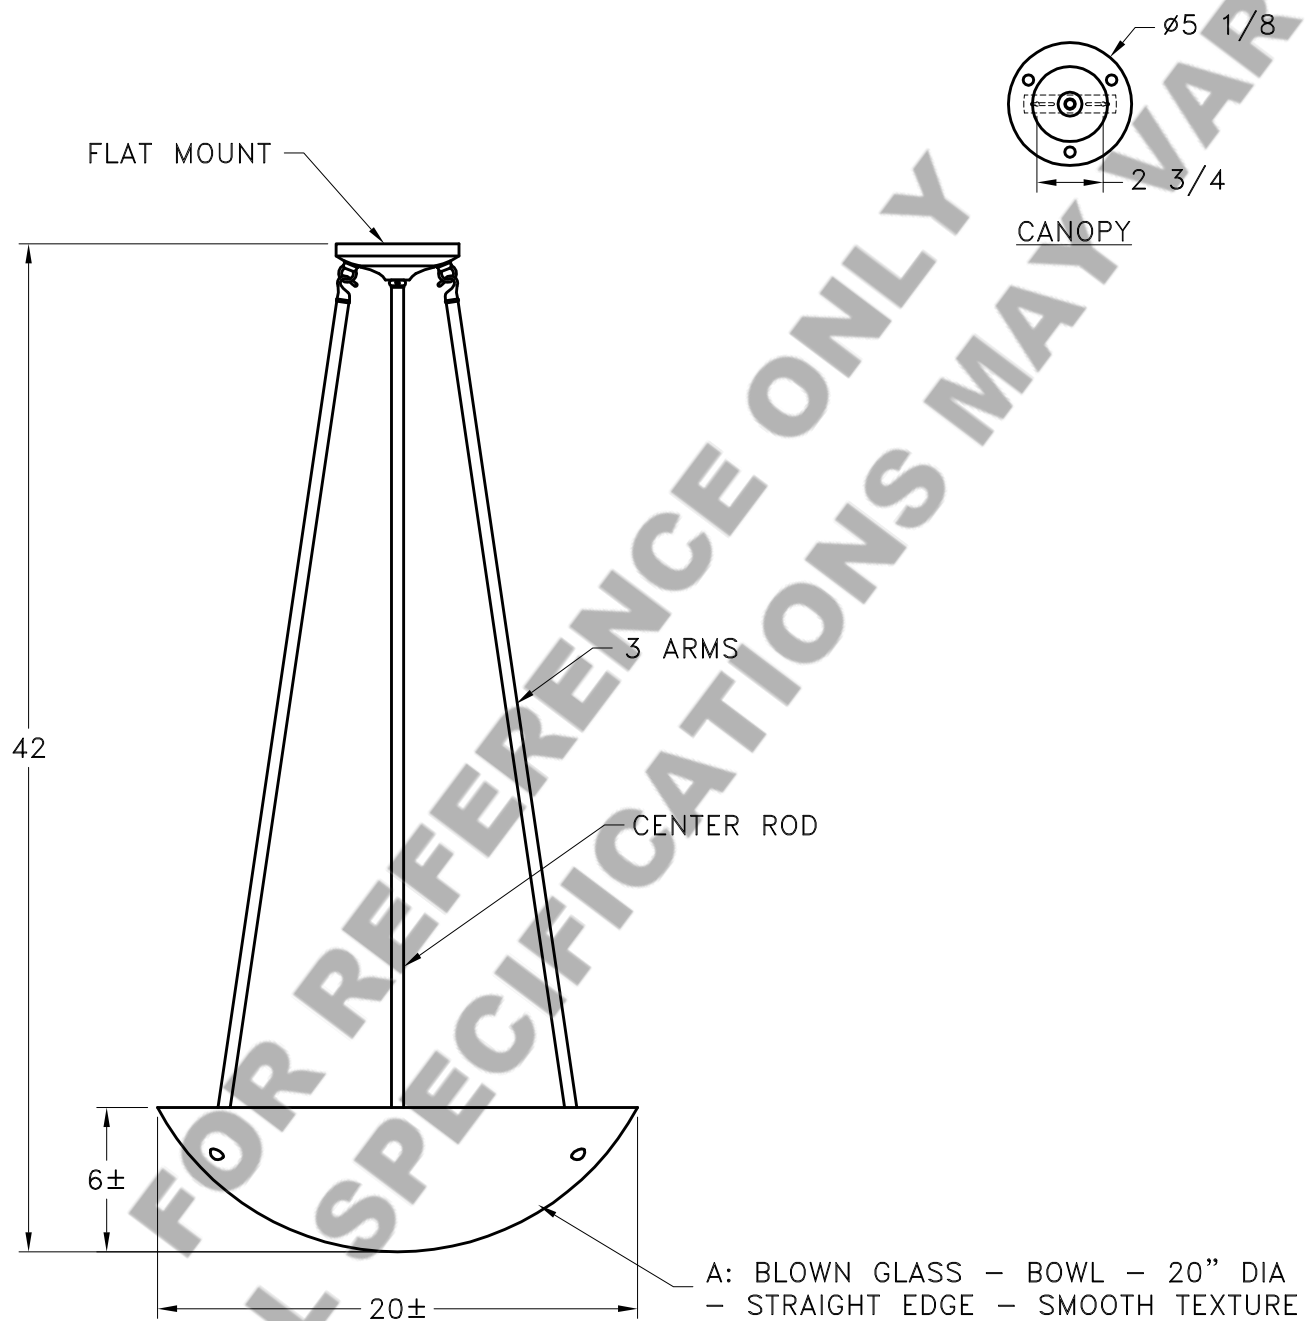

Location:

Product Name: CIRRUS CHANDELIER

Product #: CHA0089-20

Visit [lightspann.com](http://lightspann.com) for product options and specifications.

Mounting Packet: J	Electrical Type: INCANDESCENT	<p>Mounting Detail</p> <p>2 3/4 O.C.</p> <p>UL APPROVED J-BOX</p>
Approximate lbs.: 34	Bulb Qty: 3 Wattage: 60	
Finish: SEE WEB SITE FOR OPTIONS	Voltage: 120	
Top Diffuser: OPEN	Socket Type: CANDELABRA	
Bottom Diffuser: N/A	UL Location: DRY	

All fixtures created by Lightspann are handcrafted by artisans. Dimensions may vary up to 7/8".

©Copyright 2012. All rights in design, detail or invention of this drawing are reserved as the property of Lightspann. Any imitation or adaptation without written consent is strictly prohibited.