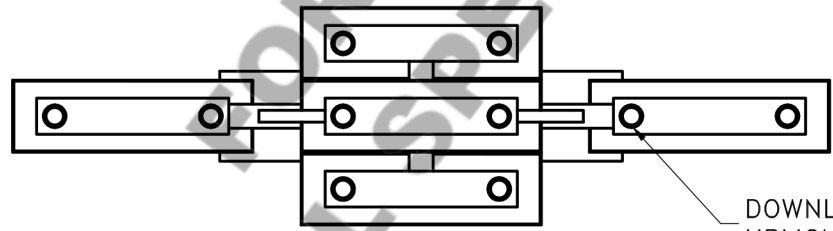

Location:

Product Name:
Product #: CHA2018

CANOPY (2)

DOWNLIGHTS: 12-35W GU10 MR16
UPLIGHT: 12-40W MEDIUM BASE

Visit lightspann.com for product options and specifications.

Mounting Style: A	Electrical Type: INCANDESCENT
Approximate lbs.: 190	Bulb Qty: 24 Wattage: MIXED
Finish: SEE WEB SITE FOR OPTIONS	Voltage: 120
Top Diffuser: SAME AS SHADE	Socket Type: MIXED
Bottom Diffuser: N/A	UL Location: DRY

Mounting Detail

CAUTION
HARDWARE PACKET "A"
MOUNTS DIRECTLY TO
BUILDING STRUCTURE.

All fixtures created by Lightspann are handcrafted by artisans. Dimensions may vary up to 7/8".

©Copyright 2016. All rights in design, detail or invention of this drawing are reserved as the property of Lightspann. Any imitation or adaptation without written consent is strictly prohibited.