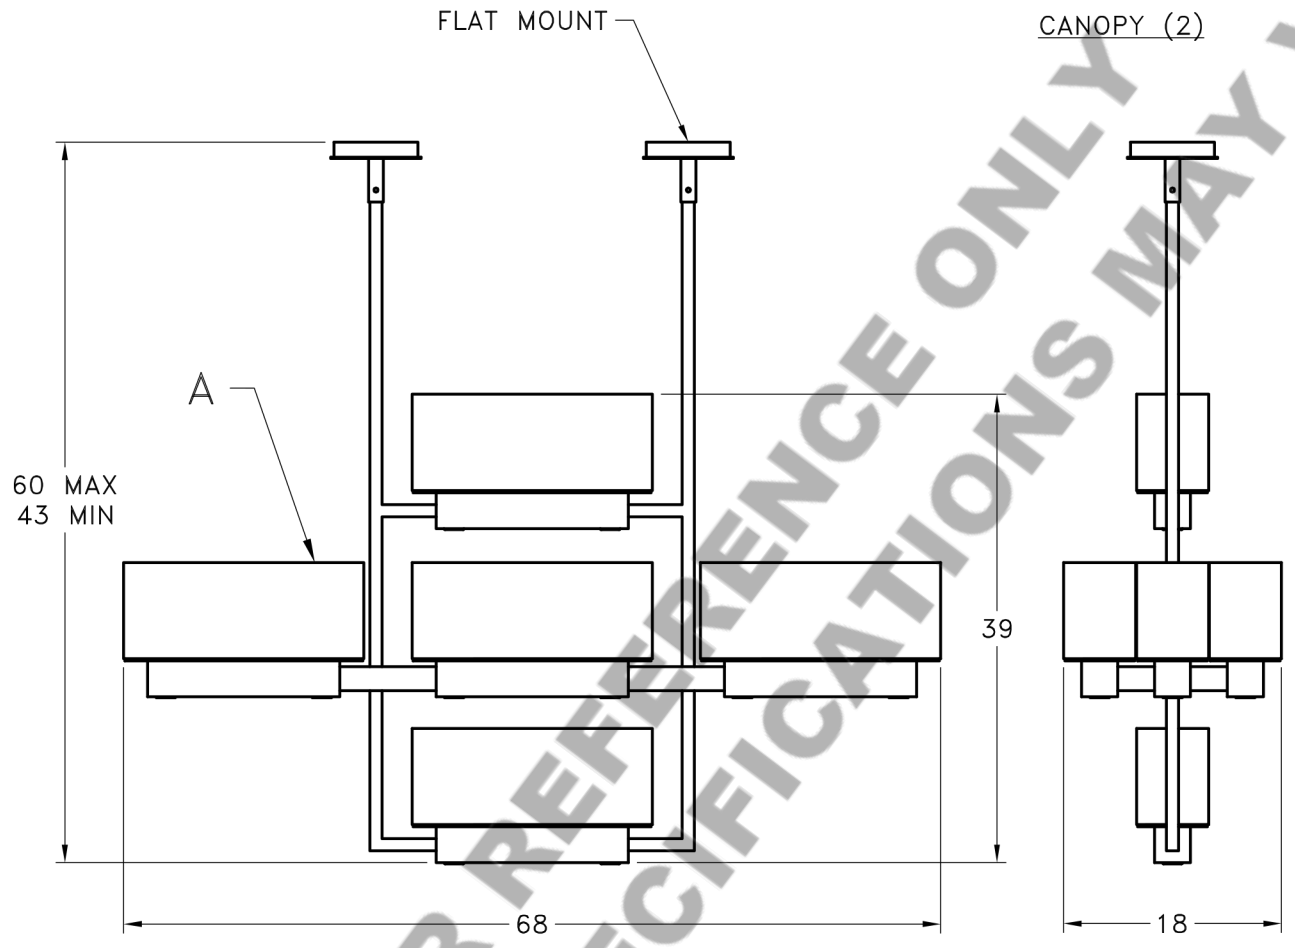

Location:

Product Name:
Product #: CHA2018

CANOPY (2)

DOWNLIGHTS: 12-35W GU10 MR16
UPLIGHT: 12-40W MEDIUM BASE

Visit lightspann.com for product options and specifications.

Mounting Style: A	Electrical Type: INCANDESCENT
Approximate lbs.: 190	Bulb Qty: 24 Wattage: MIXED
Finish: SEE WEB SITE FOR OPTIONS	Voltage: 120
Top Diffuser: SAME AS SHADE	Socket Type: MIXED
Bottom Diffuser: N/A	UL Location: DRY

Mounting Detail

CAUTION
HARDWARE PACKET "A"
MOUNTS DIRECTLY TO
BUILDING STRUCTURE.

All fixtures created by Lightspann are handcrafted by artisans. Dimensions may vary up to 7/8".

©Copyright 2016. All rights in design, detail or invention of this drawing are reserved as the property of Lightspann. Any imitation or adaptation without written consent is strictly prohibited.