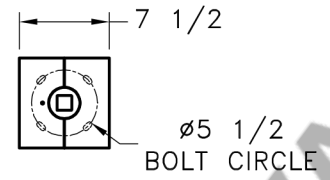

Location:

Product Name:
Product #: CHA2018

CANOPY (2)

DOWNLIGHTS: 12-35W GU10 MR16
UPLIGHT: 12-40W MEDIUM BASE

Visit lightspann.com for product options and specifications.

Mounting Style: A	Electrical Type: INCANDESCENT
Approximate lbs.: 190	Bulb Qty: 24 Wattage: MIXED
Finish: SEE WEB SITE FOR OPTIONS	Voltage: 120
Top Diffuser: SAME AS SHADE	Socket Type: MIXED
Bottom Diffuser: N/A	UL Location: DRY

Mounting Detail

CAUTION
HARDWARE PACKET "A"
MOUNTS DIRECTLY TO
BUILDING STRUCTURE.

All fixtures created by Lightspann are handcrafted by artisans. Dimensions may vary up to 7/8".

©Copyright 2016. All rights in design, detail or invention of this drawing are reserved as the property of Lightspann. Any imitation or adaptation without written consent is strictly prohibited.