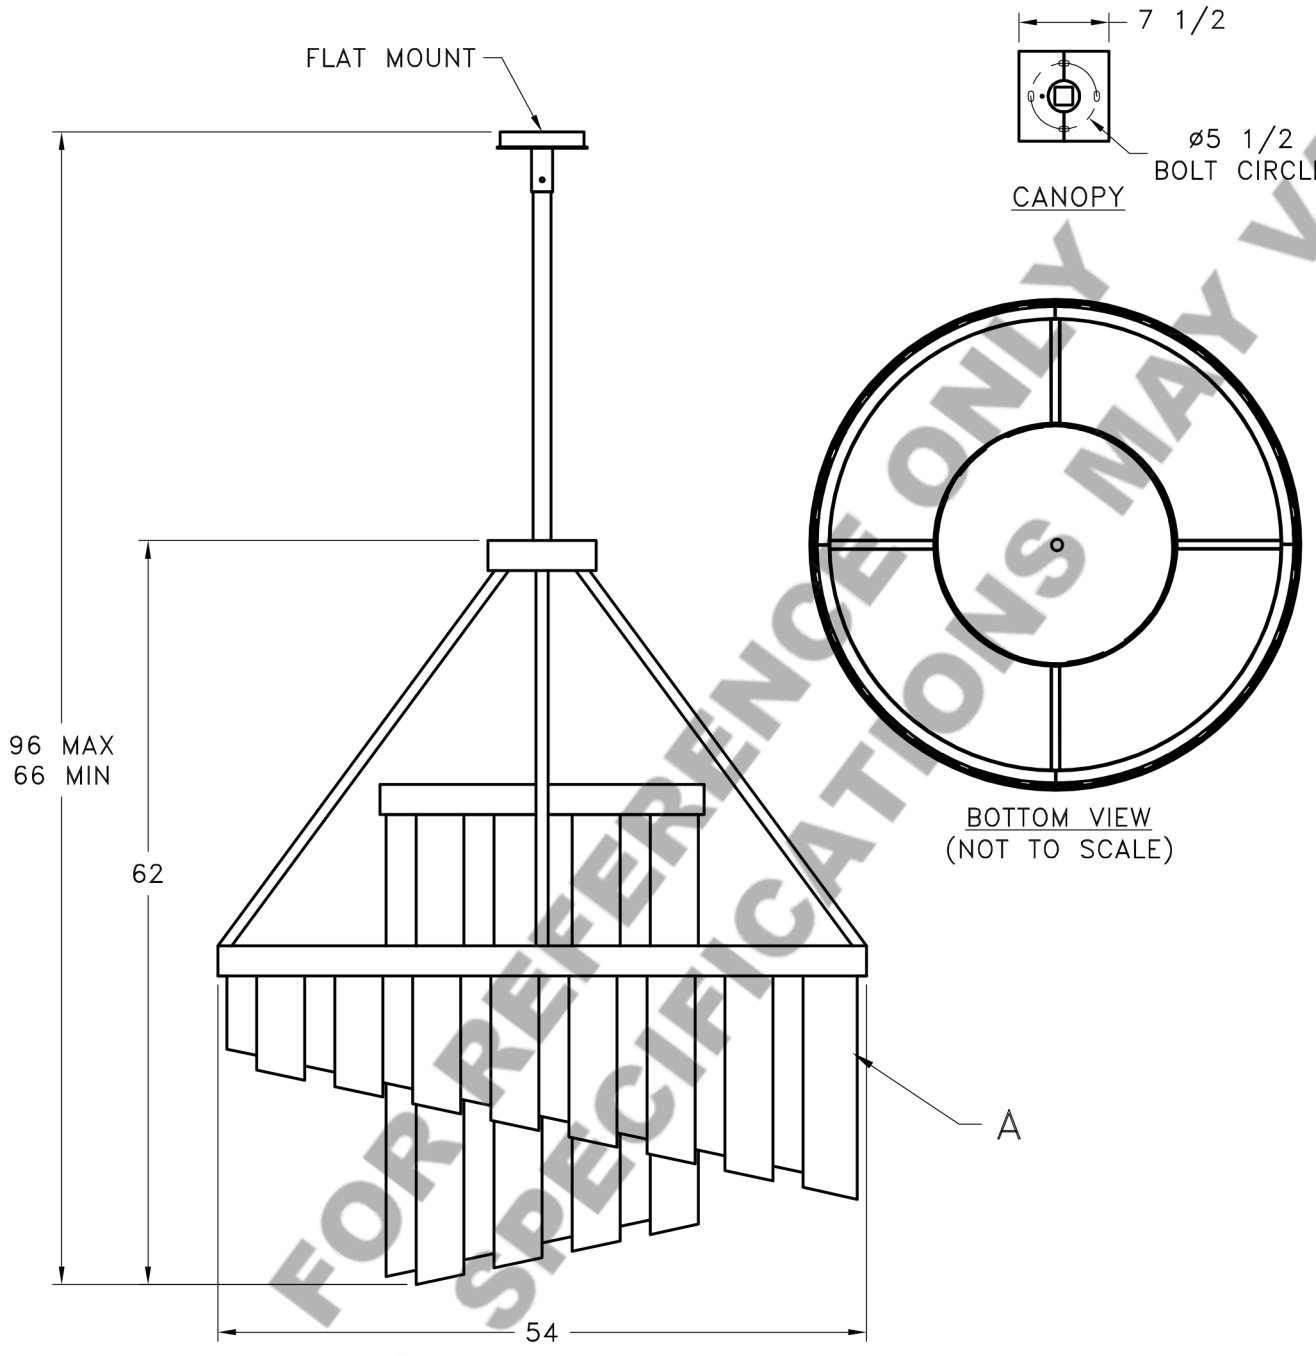

Location:

Product Name:  
Product #: CHA2020

Visit [lightspann.com](http://lightspann.com) for product options and specifications.

Mounting Style: A	Electrical Type: INCANDESCENT
Approximate lbs.: 125	Bulb Qty: 6    Wattage: 60
Finish: SEE WEB SITE FOR OPTIONS	Voltage: 120
Top Diffuser: OPEN	Socket Type: MEDIUM
Bottom Diffuser: FROSTED ACRYLIC	UL Location: DRY

All fixtures created by Lightspann are handcrafted by artisans. Dimensions may vary up to  $\frac{7}{8}$ ".  
©Copyright 2016. All rights in design, detail or invention of this drawing are reserved as the property of Lightspann. Any imitation or adaptation without written consent is strictly prohibited.

**CAUTION**  
**HARDWARE PACKET "A"**  
**MOUNTS DIRECTLY TO**  
**BUILDING STRUCTURE.**