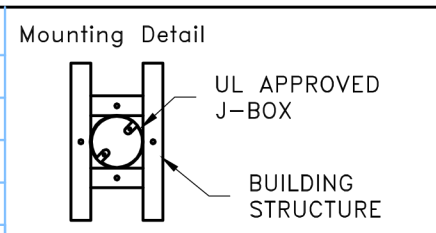

Location:

Product Name:  
Product #: CHA2020

Visit [lightspann.com](http://lightspann.com) for product options and specifications.

Mounting Style: A	Electrical Type: INCANDESCENT
Approximate lbs.: 125	Bulb Qty: 6    Wattage: 60
Finish: SEE WEB SITE FOR OPTIONS	Voltage: 120
Top Diffuser: OPEN	Socket Type: MEDIUM
Bottom Diffuser: FROSTED ACRYLIC	UL Location: DRY