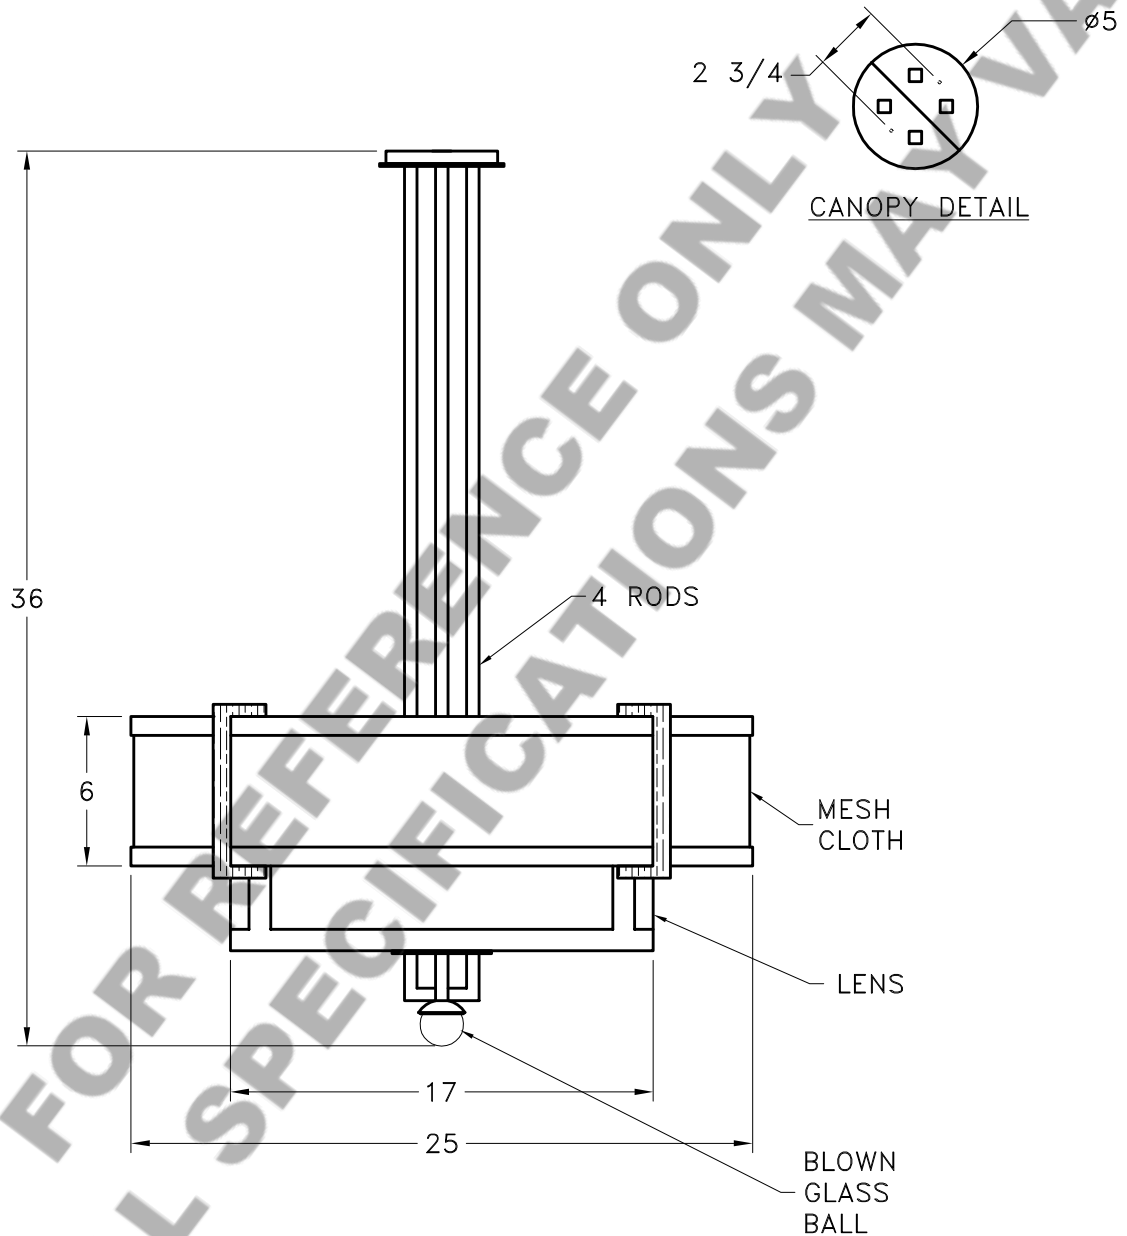

Location:

Product #: CHA2026

Visit [hammerton.com](http://hammerton.com) for product options and specifications.

Mounting Style: J	Electrical Type: INCANDESCENT
Approximate lbs.: 40	Bulb Qty: 4 Wattage: 60
Finish: SEE WEB SITE FOR OPTIONS	Voltage: 120
Top Diffuser: OPEN	Socket Type: MEDIUM
Bottom Diffuser: SAME AS LENS	UL Location: DRY

All fixtures created by Hammerton are handcrafted by artisans. Dimensions may vary up to 7/8".

©Copyright 2016. All rights in design, detail or invention of this drawing are reserved as the property of Hammerton. Any imitation or adaptation without written consent is strictly prohibited.

**CAUTION**  
HARDWARE PACKET "J"  
MOUNTS DIRECTLY TO  
J-BOX.