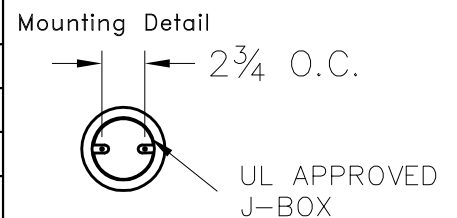

Location:

Product #: CHA2026

Visit [hammerton.com](http://hammerton.com) for product options and specifications.

Mounting Style: J	Electrical Type: INCANDESCENT
Approximate lbs.: 40	Bulb Qty: 4 Wattage: 60
Finish: SEE WEB SITE FOR OPTIONS	Voltage: 120
Top Diffuser: OPEN	Socket Type: MEDIUM
Bottom Diffuser: SAME AS LENS	UL Location: DRY

All fixtures created by Hammerton are handcrafted by artisans. Dimensions may vary up to 7/8".

©Copyright 2016. All rights in design, detail or invention of this drawing are reserved as the property of Hammerton. Any imitation or adaptation without written consent is strictly prohibited.