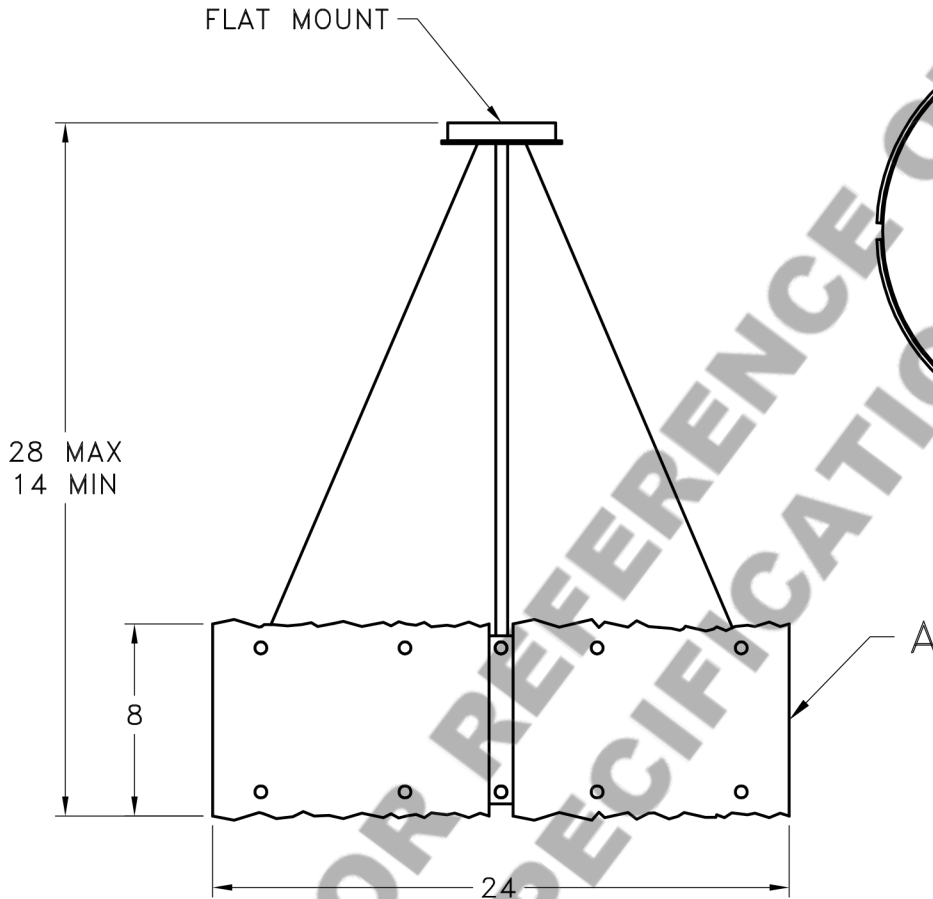

Location:

Product Name:
Product #: CHA2027

Visit lightspann.com for product options and specifications.

Mounting Style: J	Electrical Type: INCANDESCENT
Approximate lbs.: 45	Bulb Qty: 4 Wattage: 100
Finish: SEE WEB SITE FOR OPTIONS	Voltage: 120
Top Diffuser: OPEN	Socket Type: MEDIUM
Bottom Diffuser: FROSTED ACRYLIC	UL Location: DRY

Mounting Detail

CAUTION

**HARDWARE PACKET "A"
MOUNTS DIRECTLY TO
BUILDING STRUCTURE.**

All fixtures created by Lightspann are handcrafted by artisans. Dimensions may vary up to 7/8".
©Copyright 2016. All rights in design, detail or invention of this drawing are reserved as the property of Lightspann. Any imitation or adaptation without written consent is strictly prohibited.