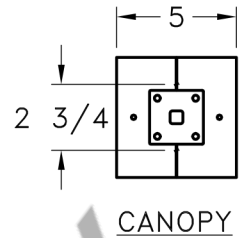

Location:

Product Name:
Product #: CHA2027

Visit lightspann.com for product options and specifications.

Mounting Style: J	Electrical Type: INCANDESCENT
Approximate lbs.: 45	Bulb Qty: 4 Wattage: 100
Finish: SEE WEB SITE FOR OPTIONS	Voltage: 120
Top Diffuser: OPEN	Socket Type: MEDIUM
Bottom Diffuser: FROSTED ACRYLIC	UL Location: DRY

Mounting Detail

CAUTION

**HARDWARE PACKET "A"
MOUNTS DIRECTLY TO
BUILDING STRUCTURE.**

All fixtures created by Lightspann are handcrafted by artisans. Dimensions may vary up to 7/8".
©Copyright 2016. All rights in design, detail or invention of this drawing are reserved as the property of Lightspann. Any imitation or adaptation without written consent is strictly prohibited.