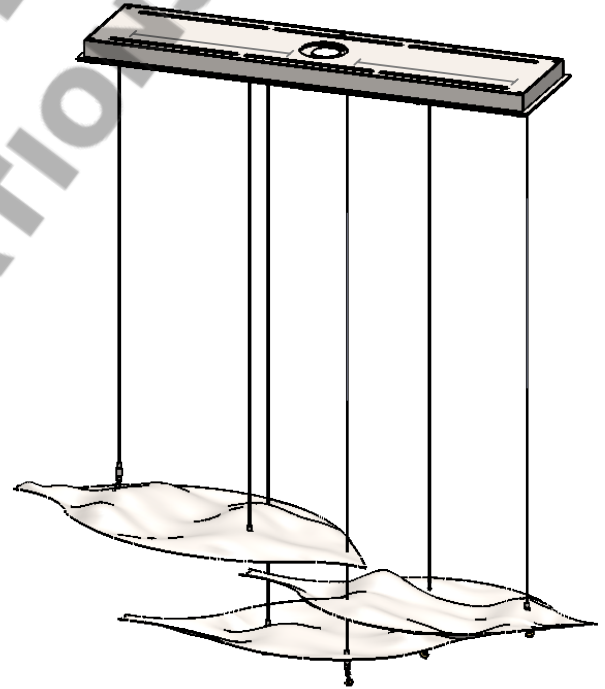

Approved By:

Product #: CHA2028

Date: 12/27/2016

7"

CANOPY

Mounting Style: FLAT	Electrical Type: INTEGRATED LED
Approximate lbs.: 200	Bulb Qty: 4 Wattage: 21
Finish: SEE WEBSITE FOR OPTIONS	Voltage: 120
Top Diffuser: N/A	Socket Type: INTEGRATED LED
Bottom Diffuser: FROSTED GLASS	UL Location: DRY

All fixtures created by Hammerton are handcrafted by artisans—dimensions may vary.

© Copyright 2015. All rights in design, detail or invention of this drawing are reserved as the property of Hammerton. Any imitation or adaptation without written consent is strictly prohibited.