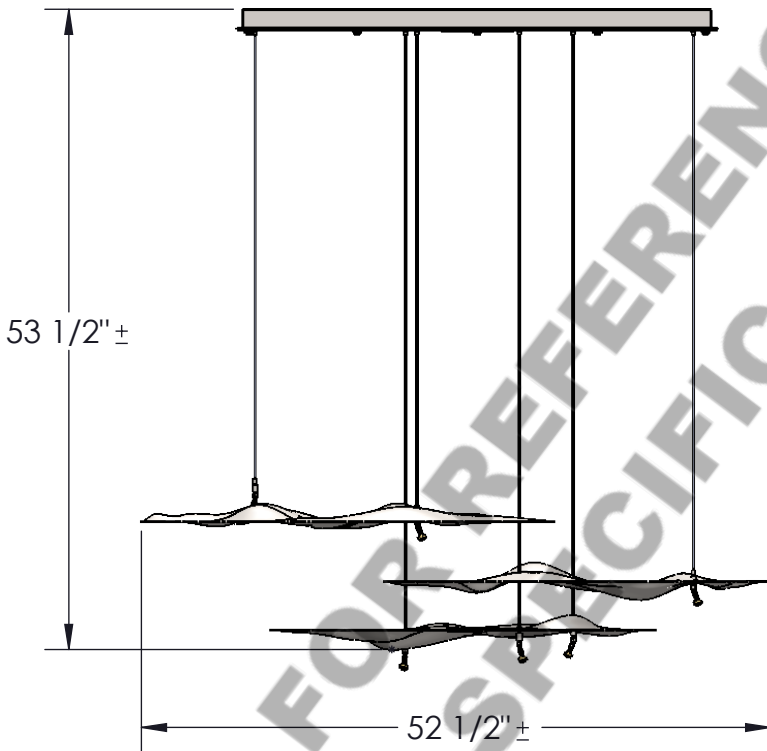

Approved By:

Product #: CHA2028

Date: 12/27/2016

7"

CANOPY

Mounting Style: FLAT	Electrical Type: INTEGRATED LED
Approximate lbs.: 200	Bulb Qty: 4 Wattage: 21
Finish: SEE WEBSITE FOR OPTIONS	Voltage: 120
Top Diffuser: N/A	Socket Type: INTEGRATED LED
Bottom Diffuser: FROSTED GLASS	UL Location: DRY