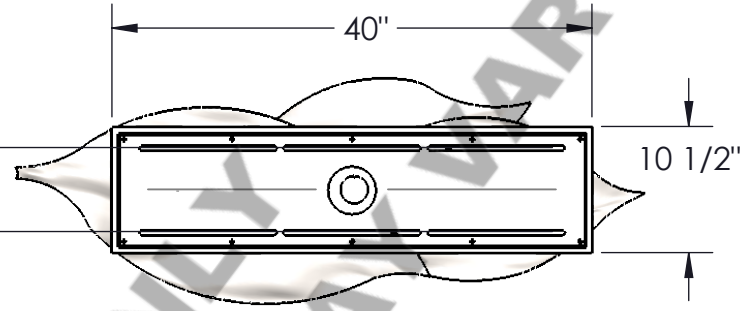

Approved By:

Product #: CHA2028

Date: 12/27/2016

7"

CANOPY

Mounting Style: FLAT	Electrical Type: INTEGRATED LED
Approximate lbs.: 200	Bulb Qty: 4 Wattage: 21
Finish: SEE WEBSITE FOR OPTIONS	Voltage: 120
Top Diffuser: N/A	Socket Type: INTEGRATED LED
Bottom Diffuser: FROSTED GLASS	UL Location: DRY

All fixtures created by Hammerton are handcrafted by artisans—dimensions may vary.

© Copyright 2015. All rights in design, detail or invention of this drawing are reserved as the property of Hammerton. Any imitation or adaptation without written consent is strictly prohibited.