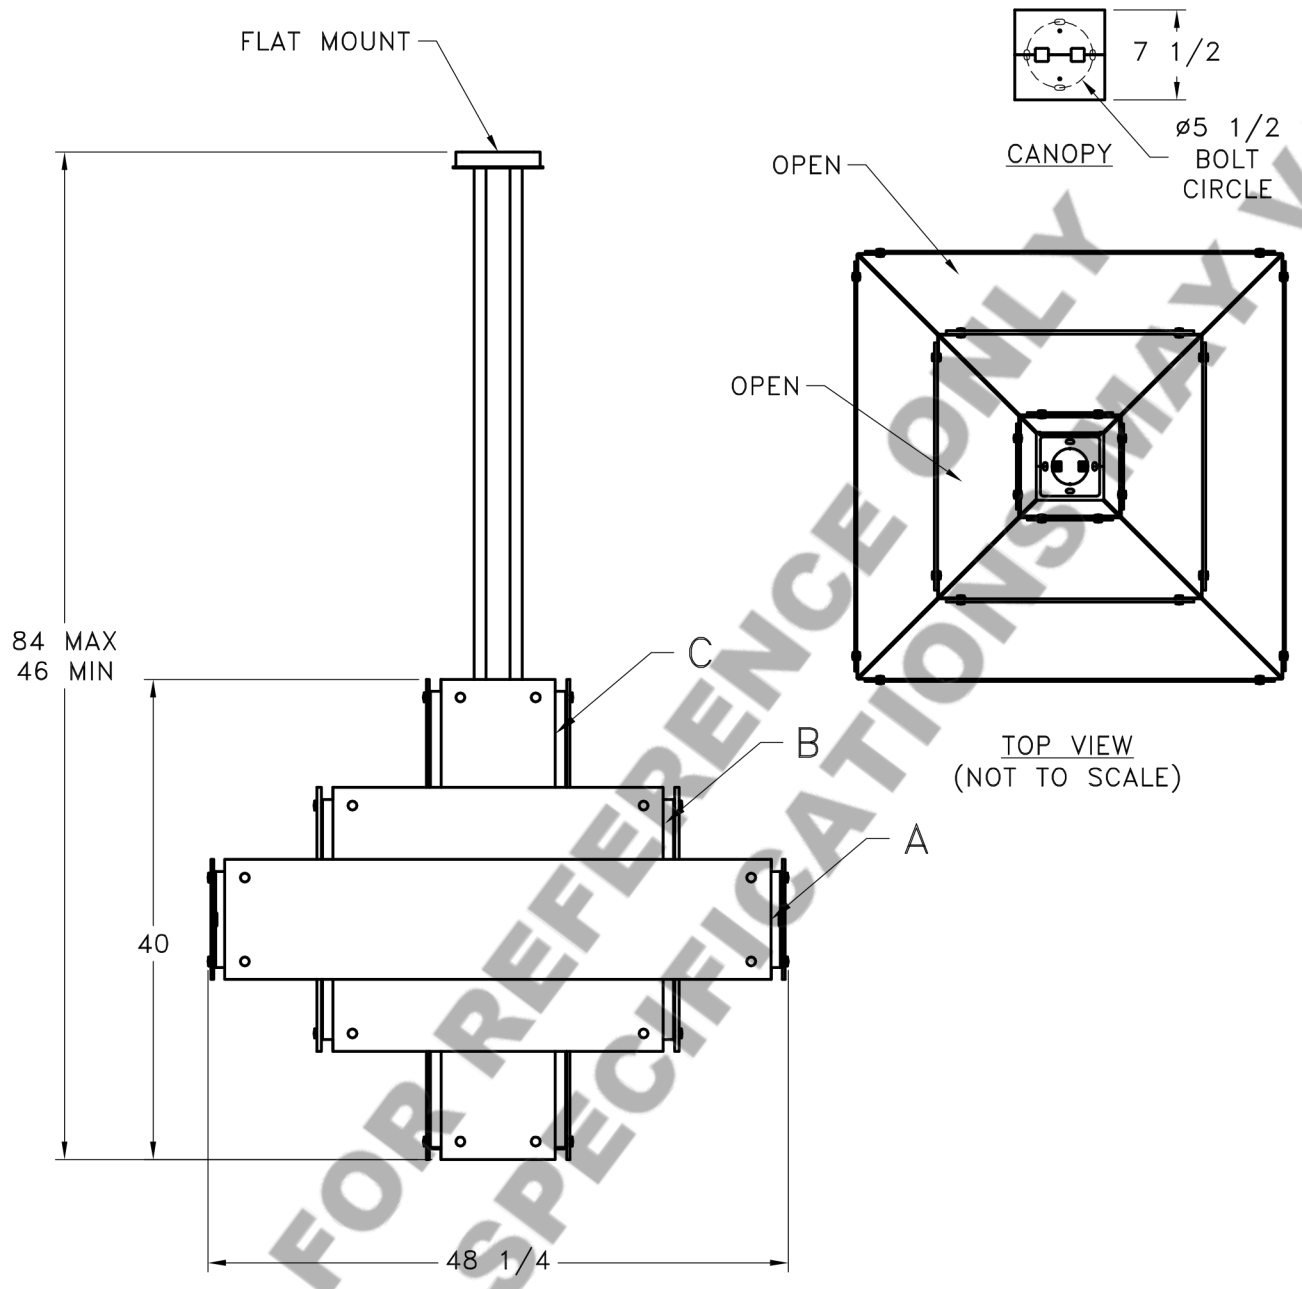

Location:

Product Name:
Product #: CHA2030

Visit lightspann.com for product options and specifications.

Mounting Style: A	Electrical Type: INCANDESCENT
Approximate lbs.: 185	Bulb Qty: 16 Wattage: 60
Finish: SEE WEB SITE FOR OPTIONS	Voltage: 120
Top Diffuser: OPEN	Socket Type: MEDIUM
Bottom Diffuser: FROSTED ACRYLIC	UL Location: DRY

CAUTION
HARDWARE PACKET "A"
MOUNTS DIRECTLY TO
BUILDING STRUCTURE.

All fixtures created by Lightspann are handcrafted by artisans. Dimensions may vary up to 7/8".
©Copyright 2016. All rights in design, detail or invention of this drawing are reserved as the property of Lightspann. Any imitation or adaptation without written consent is strictly prohibited.