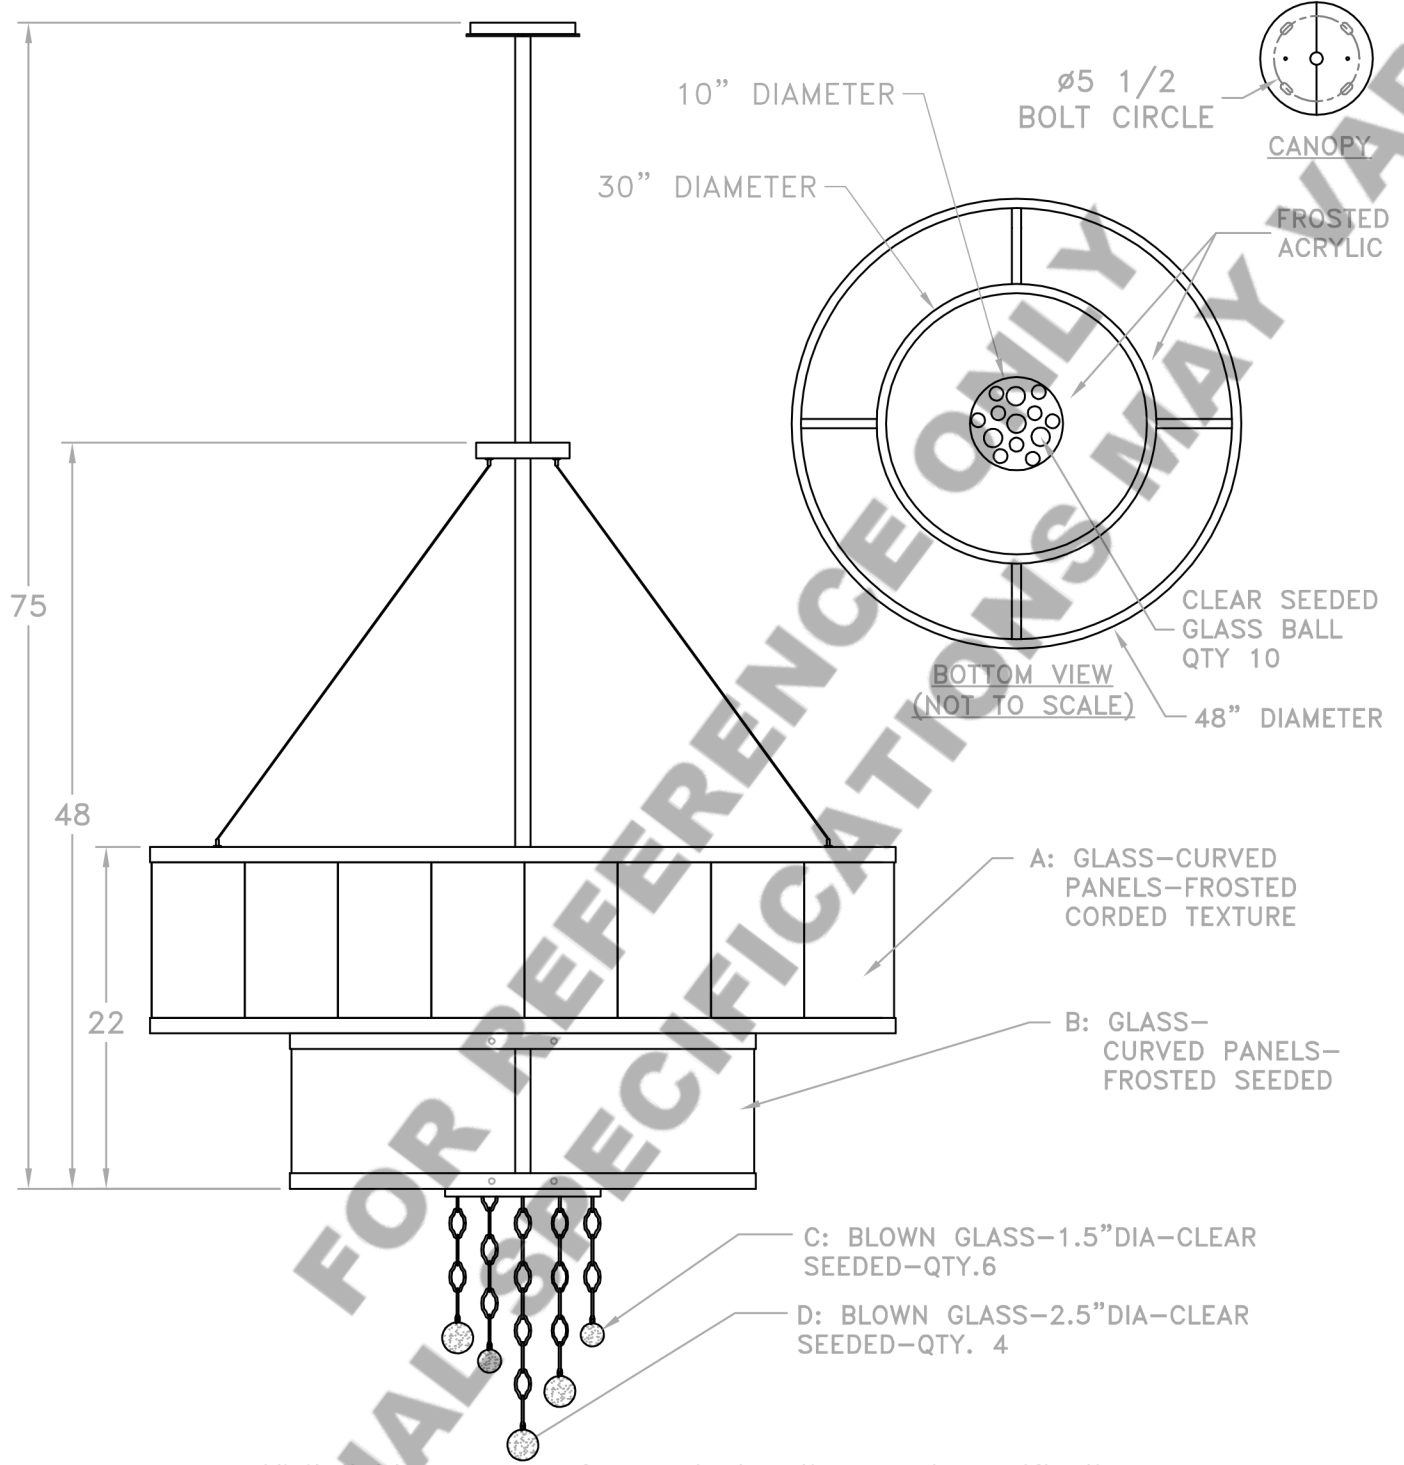

Location:

Product Name: HABERDASHER
Product #: CHA2154

Visit lightspann.com for product options and specifications.

Mounting Style: A	Electrical Type: INCANDESCENT
Approximate lbs.:	Bulb Qty: 12 Wattage: 60
Finish: SEE WEB SITE FOR OPTIONS	Voltage: 120
Top Diffuser: OPEN	Socket Type: MEDIUM
Bottom Diffuser: FROSTED ACRYLIC	UL Location: DRY

All fixtures created by Lightspann are handcrafted by artisans. Dimensions may vary up to 7/8".

©Copyright 2012. All rights in design, detail or invention of this drawing are reserved as the property of Lightspann. Any imitation or adaptation without written consent is strictly prohibited.

CAUTION
HARDWARE PACKET "A"
MOUNTS DIRECTLY TO
BUILDING STRUCTURE.