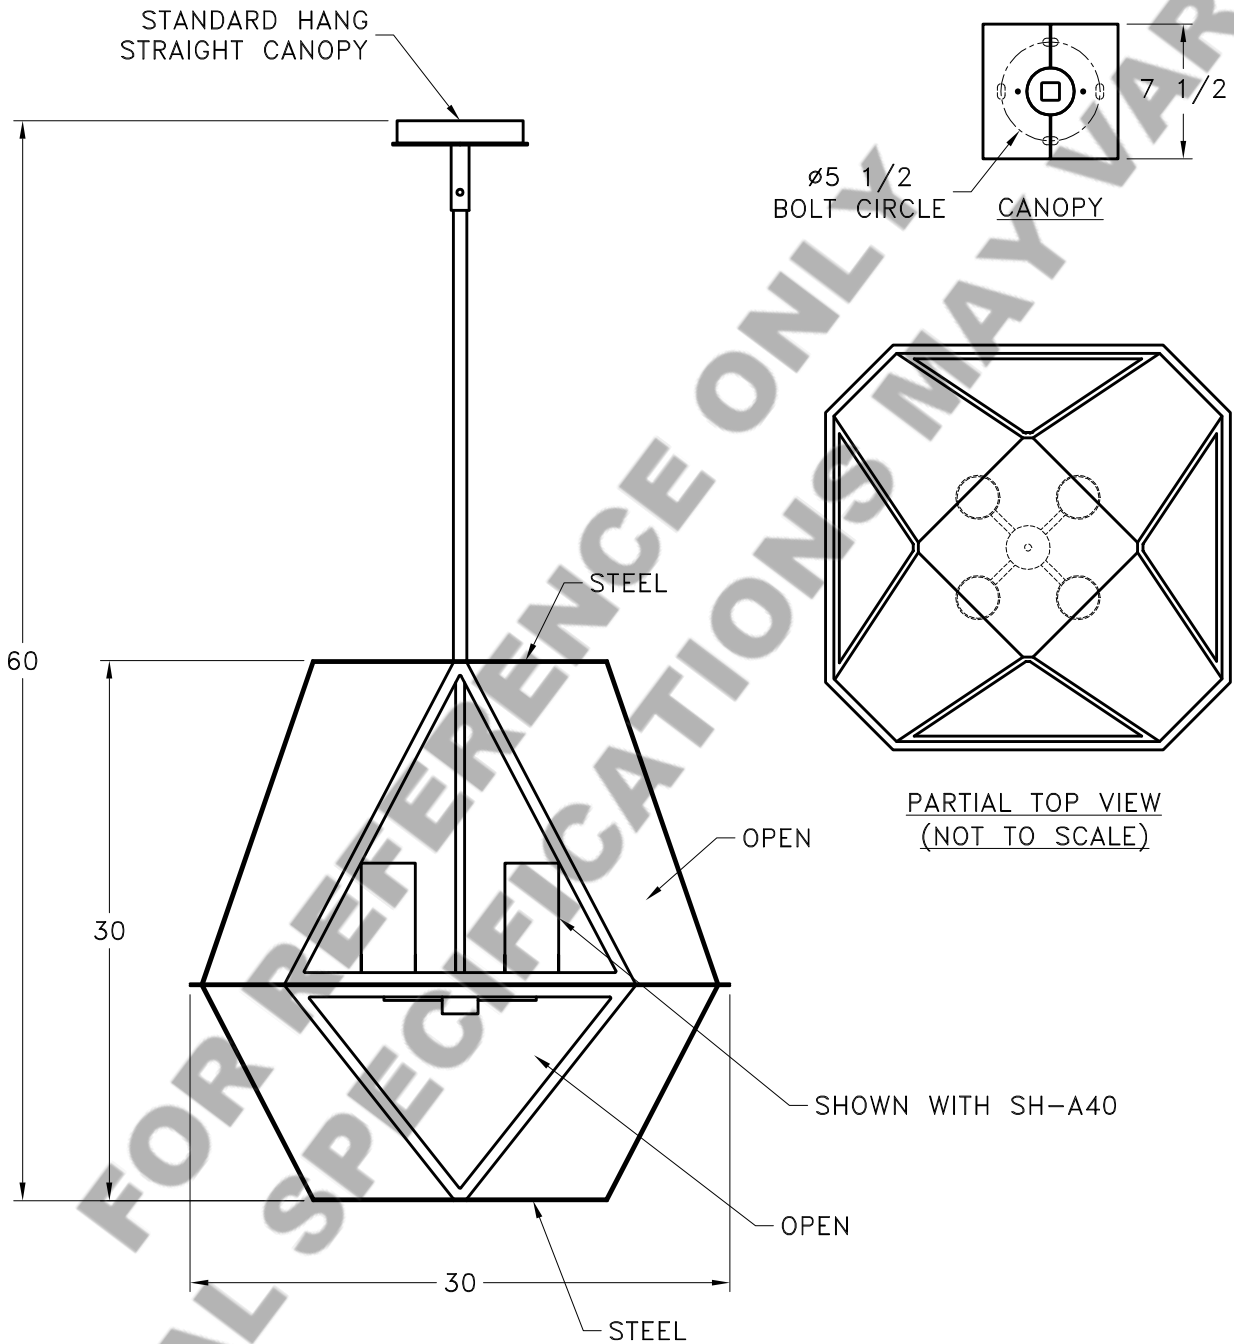

Location:

Product #: CHA2185

Visit hammerton.com for product options and specifications.

Mounting Style: A	Electrical Type: INCANDESCENT
Approximate lbs.: 75	Bulb Qty: 4 Wattage: 60
Finish: SEE WEB SITE FOR OPTIONS	Voltage: 120
Top Diffuser: STEEL	Socket Type: CANDELABRA
Bottom Diffuser: STEEL	UL Location: DRY

All fixtures created by Hammerton are handcrafted by artisans. Dimensions may vary up to 1/8".

©Copyright 2016. All rights in design, detail or invention of this drawing are reserved as the property of Hammerton. Any imitation or adaptation without written consent is strictly prohibited.