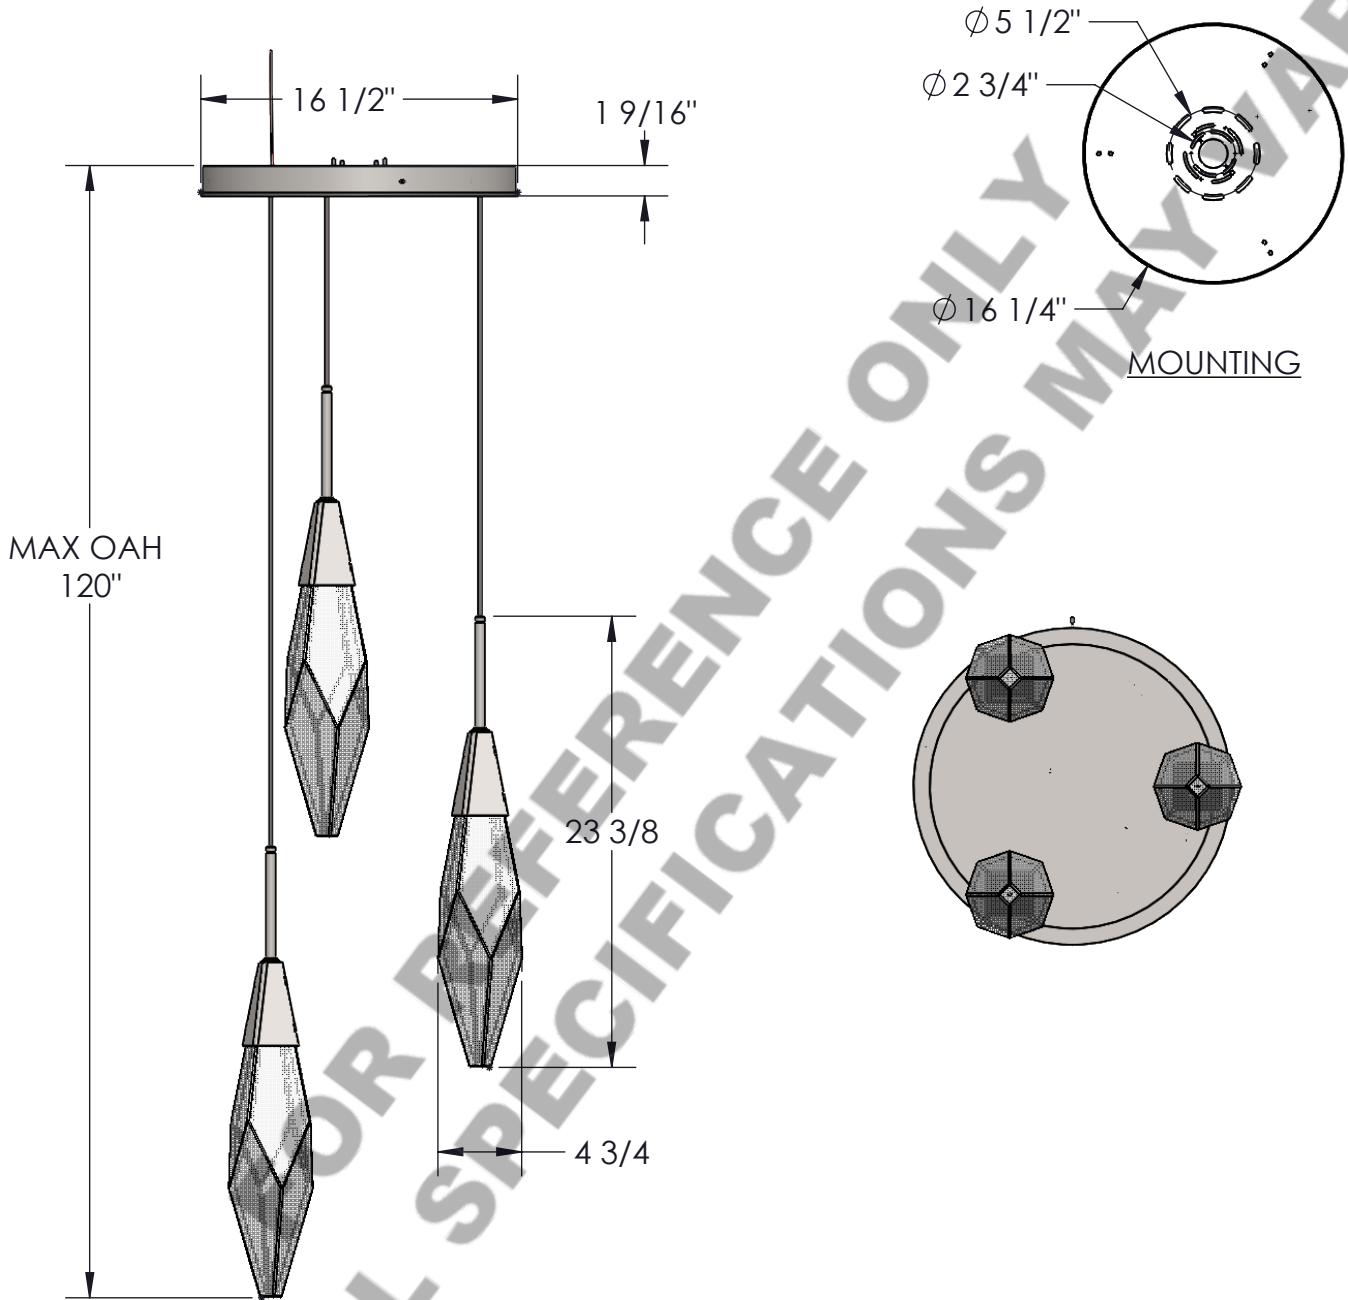

Approved By:

Product #: CHA2188

Date: 9/10/2018 (A)

Mounting Style: J	Electrical Type: LED
Approximate lbs.: 39	Bulb Qty: 3    Wattage: 16
Finish: SEE WEBSITE FOR OPTIONS	Voltage: 120
Top Diffuser: CLOSED	Socket Type: INTEGRATED LED
Bottom Diffuser: CLOSED GLASS	UL Location: DRY
All fixtures created by Hammerton are handcrafted by artisans—dimensions may vary.	
© Copyright 2015. All rights in design, detail or invention of this drawing are reserved as the property of Hammerton. Any imitation or adaptation without written consent is strictly prohibited.	

Mounting Detail

UL APPROVED J-BOX

**CAUTION**  
HARDWARE PACKET "J" MOUNTS DIRECTLY TO J-BOX.