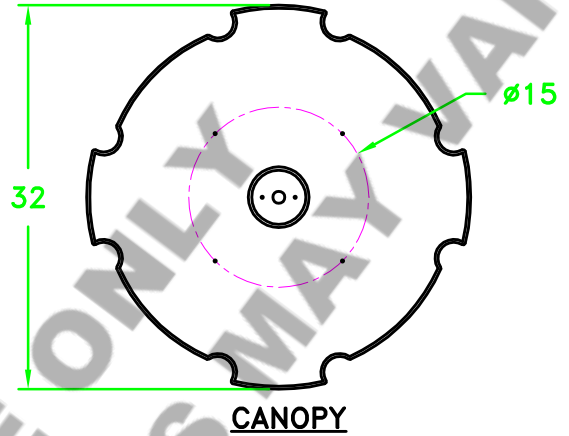

Location:

Product #: CL5046

PARTIAL BOTTOM VIEW  
(NOT TO SCALE)

CANOPY

Visit [hammerton.com](http://hammerton.com) for product options and specifications.

Mounting Style: G	Electrical Type: INCANDESCENT
Approximate lbs.: 60	Bulb Qty: 6    Wattage: 75
Finish: SEE WEB SITE FOR OPTIONS	Voltage: 120
Top Diffuser: OPEN	Socket Type: MEDIUM
Bottom Diffuser: SAME AS LENS	UL Location: DRY

All fixtures created by Hammerton are handcrafted by artisans. Dimensions may vary up to 1/8".

©Copyright 2013. All rights in design, detail or invention of this drawing are reserved as the property of Hammerton. Any imitation or adaptation without written consent is strictly prohibited.