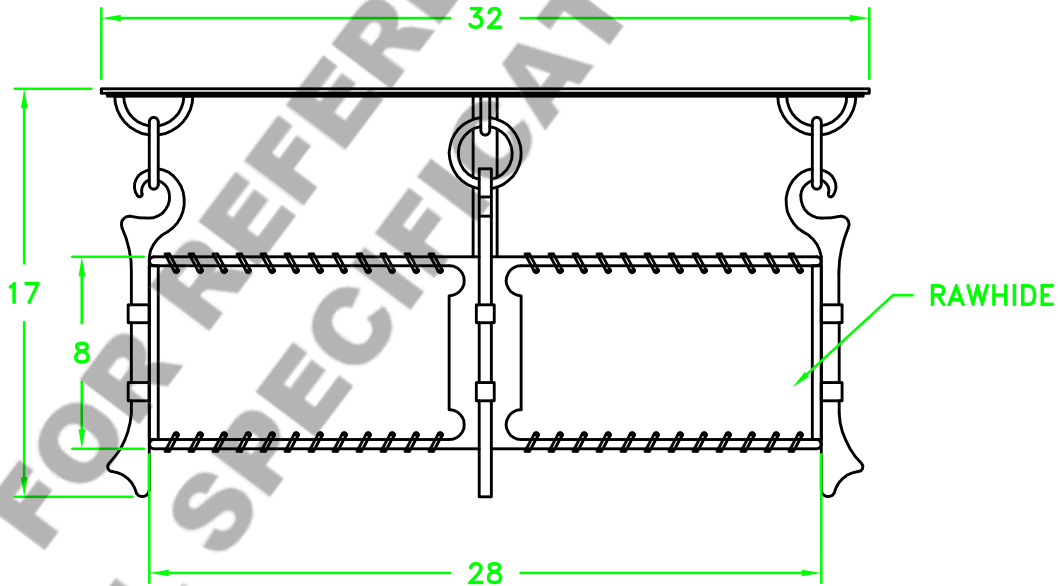

Location:

Product #: CL5046

PARTIAL BOTTOM VIEW  
(NOT TO SCALE)

CANOPY

Visit [hammerton.com](http://hammerton.com) for product options and specifications.

Mounting Style: G	Electrical Type: INCANDESCENT
Approximate lbs.: 60	Bulb Qty: 6    Wattage: 75
Finish: SEE WEB SITE FOR OPTIONS	Voltage: 120
Top Diffuser: OPEN	Socket Type: MEDIUM
Bottom Diffuser: SAME AS LENS	UL Location: DRY

All fixtures created by Hammerton are handcrafted by artisans. Dimensions may vary up to 1/8".

©Copyright 2013. All rights in design, detail or invention of this drawing are reserved as the property of Hammerton. Any imitation or adaptation without written consent is strictly prohibited.

### Mounting Detail

**CAUTION**  
HARDWARE PACKET "G"  
MOUNTS DIRECTLY TO  
BUILDING STRUCTURE.