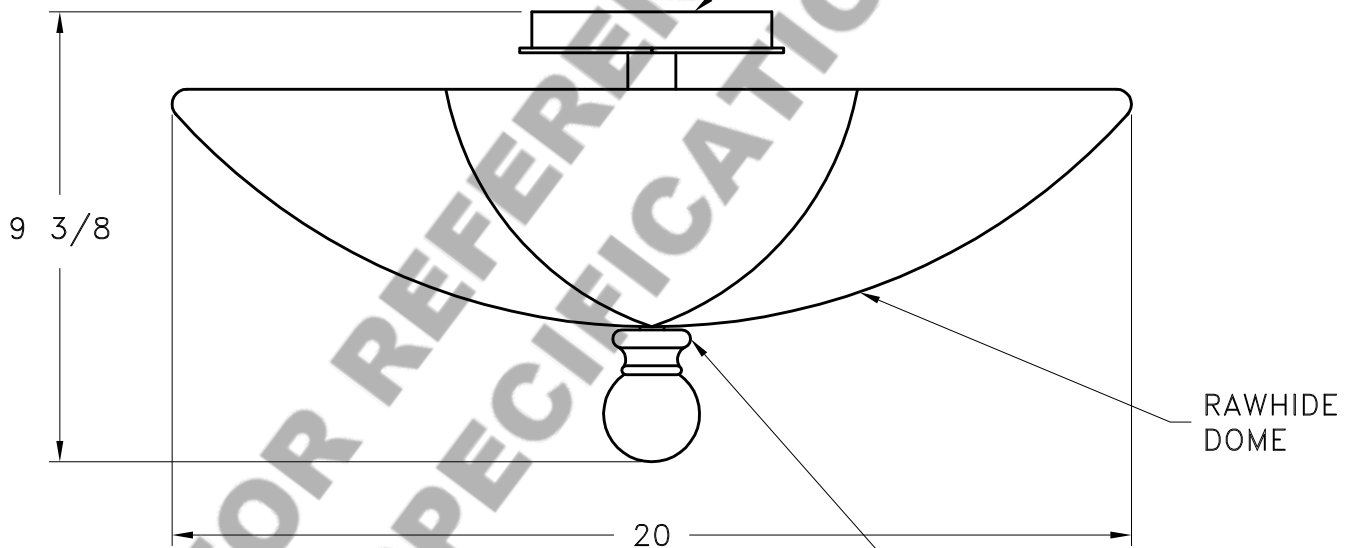

Location:

Product #: CH7030-S

CANOPY

FLAT MOUNT CANOPY

SHOWN WITH BRANCH MOTIF  
SEE WEBSITE FOR MOTIF OPTIONS

Visit [hammerton.com](http://hammerton.com) for product options and specifications.

|                                  |                               |   |
|----------------------------------|-------------------------------|---|
| Mounting Style: J                | Electrical Type: INCANDESCENT | <p>Mounting Detail</p> <p>UL APPROVED J-BOX</p> |
| Approximate lbs.: 15             | Bulb Qty: 2 Wattage: 60       |   |
| Finish: SEE WEB SITE FOR OPTIONS | Voltage: 120                  |   |
| Top Diffuser: OPEN               | Socket Type: MEDIUM           |   |
| Bottom Diffuser: N/A             | UL Location: DRY              |   |

All fixtures created by Hammerton are handcrafted by artisans. Dimensions may vary up to  $\frac{7}{8}$ ".

©Copyright 2013. All rights in design, detail or invention of this drawing are reserved as the property of Hammerton. Any imitation or adaptation without written consent is strictly prohibited.