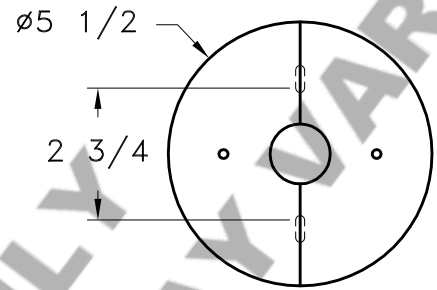

Location:

Product #: CH7030-S

CANOPY

FLAT MOUNT CANOPY

SHOWN WITH BRANCH MOTIF  
SEE WEBSITE FOR MOTIF OPTIONS

Visit [hammerton.com](http://hammerton.com) for product options and specifications.

|                                  |                               |   |
|----------------------------------|-------------------------------|---|
| Mounting Style: J                | Electrical Type: INCANDESCENT | <p>Mounting Detail</p> <p>UL APPROVED J-BOX</p> |
| Approximate lbs.: 15             | Bulb Qty: 2 Wattage: 60       |   |
| Finish: SEE WEB SITE FOR OPTIONS | Voltage: 120                  |   |
| Top Diffuser: OPEN               | Socket Type: MEDIUM           |   |
| Bottom Diffuser: N/A             | UL Location: DRY              |   |

All fixtures created by Hammerton are handcrafted by artisans. Dimensions may vary up to  $\frac{7}{8}$ ".

©Copyright 2013. All rights in design, detail or invention of this drawing are reserved as the property of Hammerton. Any imitation or adaptation without written consent is strictly prohibited.