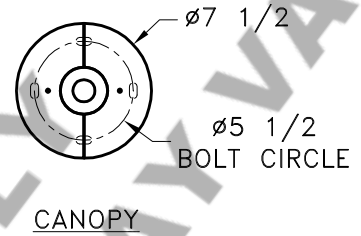

Location:

Product #: CL7163

BOTTOM VIEW
(NOT TO SCALE)

STANDARD HANG
STRAIGHT CANOPY

Visit hammerton.com for product options and specifications.

Mounting Style: A	Electrical Type: INCANDESCENT
Approximate lbs.: 45	Bulb Qty: 6 Wattage: 75
Finish: SEE WEB SITE FOR OPTIONS	Voltage: 120
Top Diffuser: OPEN	Socket Type: MEDIUM
Bottom Diffuser: N/A	UL Location: DRY

All fixtures created by Hammerton are handcrafted by artisans. Dimensions may vary up to 7/8".

©Copyright 2016. All rights in design, detail or invention of this drawing are reserved as the property of Hammerton. Any imitation or adaptation without written consent is strictly prohibited.