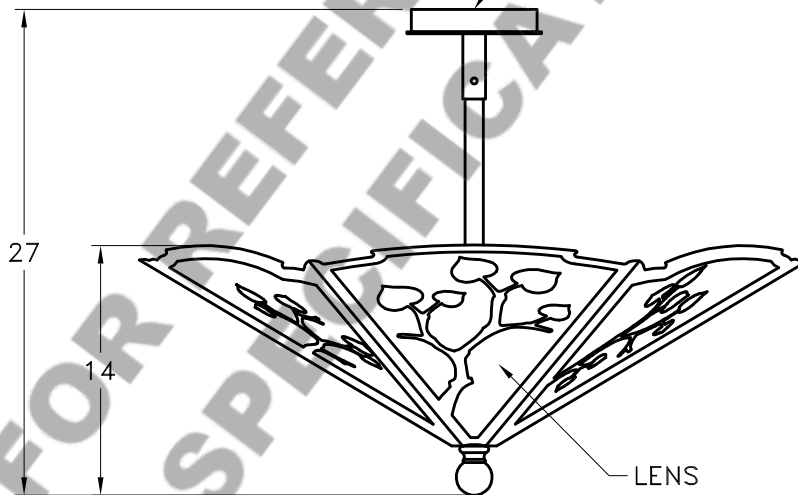

Location:

Product #: CL7163

BOTTOM VIEW
(NOT TO SCALE)

STANDARD HANG
STRAIGHT CANOPY

Visit hammerton.com for product options and specifications.

Mounting Style: A	Electrical Type: INCANDESCENT
Approximate lbs.: 45	Bulb Qty: 6 Wattage: 75
Finish: SEE WEB SITE FOR OPTIONS	Voltage: 120
Top Diffuser: OPEN	Socket Type: MEDIUM
Bottom Diffuser: N/A	UL Location: DRY

All fixtures created by Hammerton are handcrafted by artisans. Dimensions may vary up to 7/8".

©Copyright 2016. All rights in design, detail or invention of this drawing are reserved as the property of Hammerton. Any imitation or adaptation without written consent is strictly prohibited.