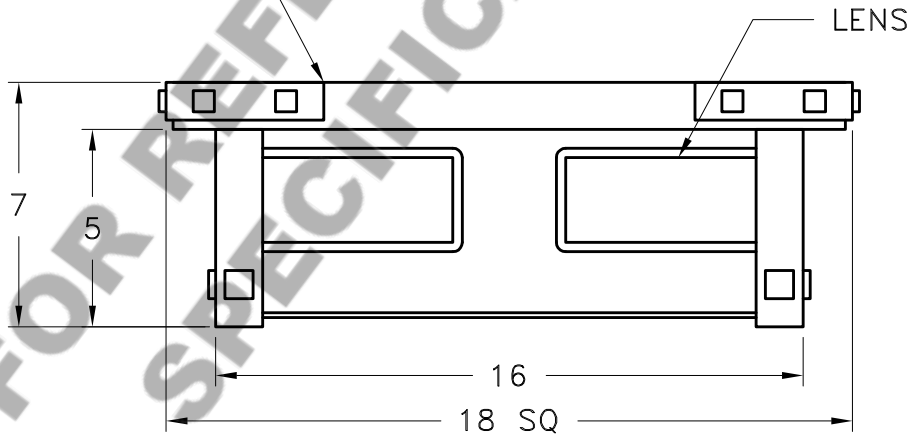

Location:

Product #: CL8045

ø5 1/2
BOLT CIRCLE

CANOPY

FLAT MOUNT

Visit hammerton.com for product options and specifications.

Mounting Style: L	Electrical Type: INCANDESCENT	<p>UL APPROVED J-BOX</p>
Approximate lbs.: 35	Bulb Qty: 2 Wattage: 60	
Finish: SEE WEB SITE FOR OPTIONS	Voltage: 120	
Top Diffuser: N/A	Socket Type: MEDIUM	
Bottom Diffuser: SAME AS LENS	UL Location: DRY	

All fixtures created by Hammerton are handcrafted by artisans. Dimensions may vary up to 7/8".

©Copyright 2013. All rights in design, detail or invention of this drawing are reserved as the property of Hammerton. Any imitation or adaptation without written consent is strictly prohibited.