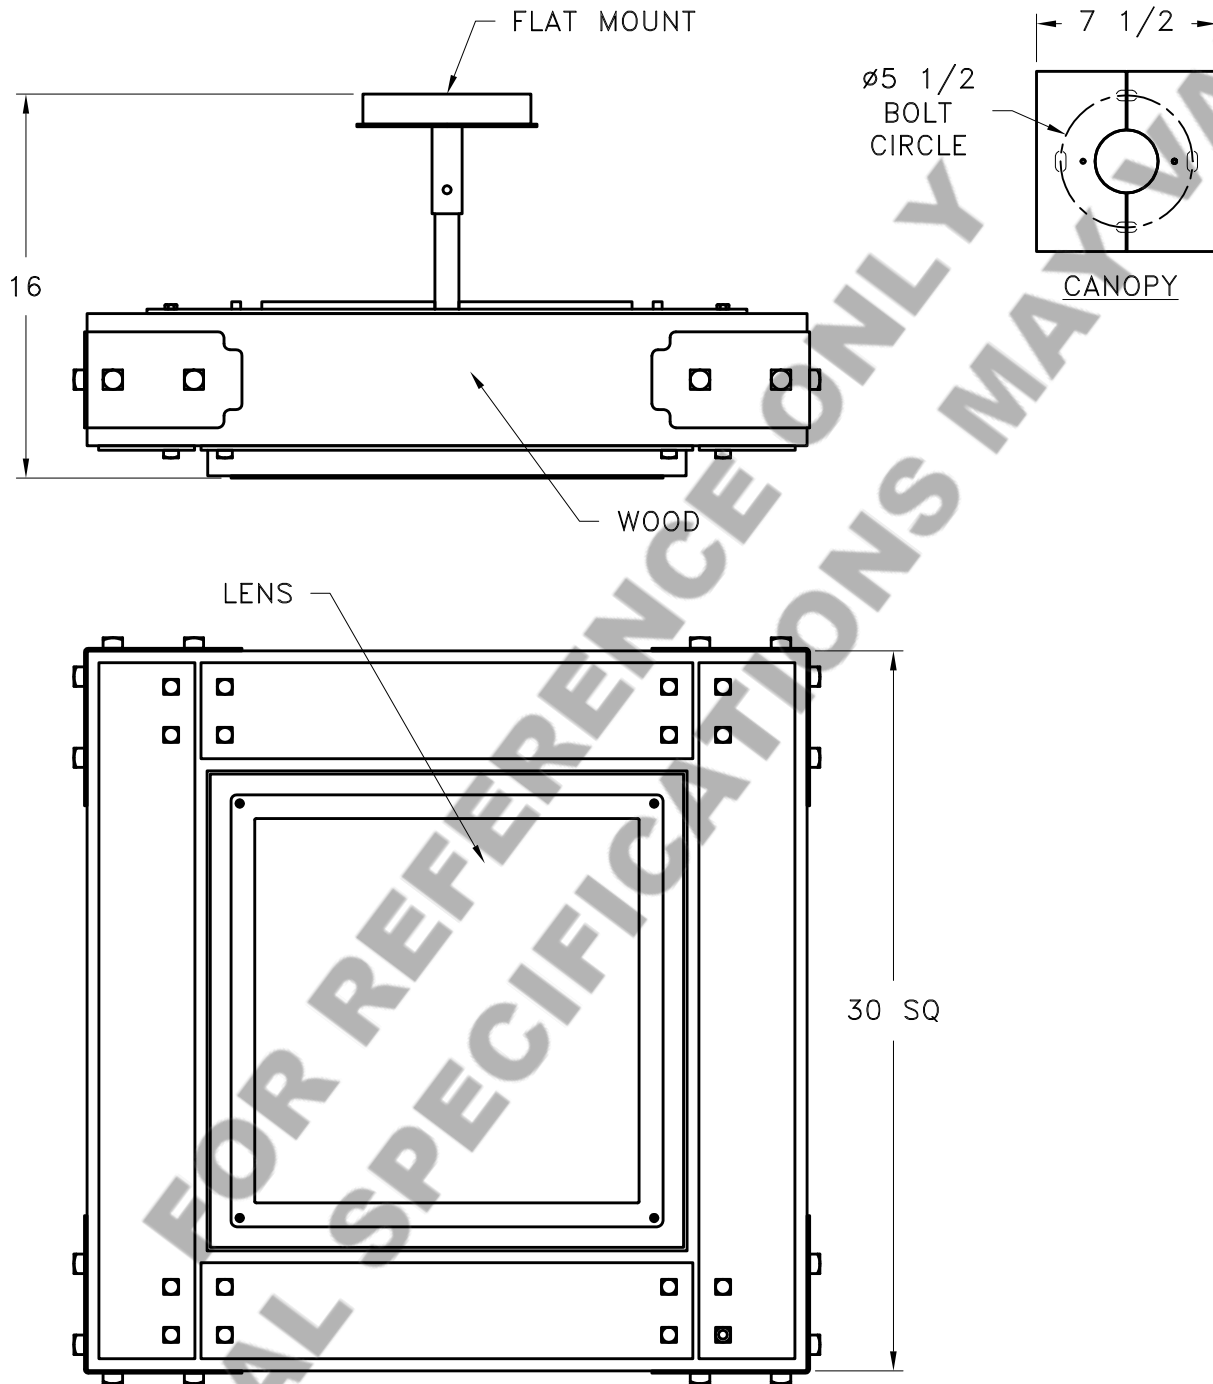

Location:

Product #: CL8063

Visit hammerton.com for product options and specifications.

Mounting Style: A	Electrical Type: INCANDESCENT
Approximate lbs.: 92	Bulb Qty: 6 Wattage: 60
Finish: SEE WEB SITE FOR OPTIONS	Voltage: 120
Top Diffuser: OPEN	Socket Type: MEDIUM
Bottom Diffuser: SAME AS LENS	UL Location: DRY

Mounting Detail

CAUTION
HARDWARE PACKET "A"
MOUNTS DIRECTLY TO
BUILDING STRUCTURE.

All fixtures created by Hammerton are handcrafted by artisans. Dimensions may vary up to 1/8".

©Copyright 2016. All rights in design, detail or invention of this drawing are reserved as the property of Hammerton. Any imitation or adaptation without written consent is strictly prohibited.