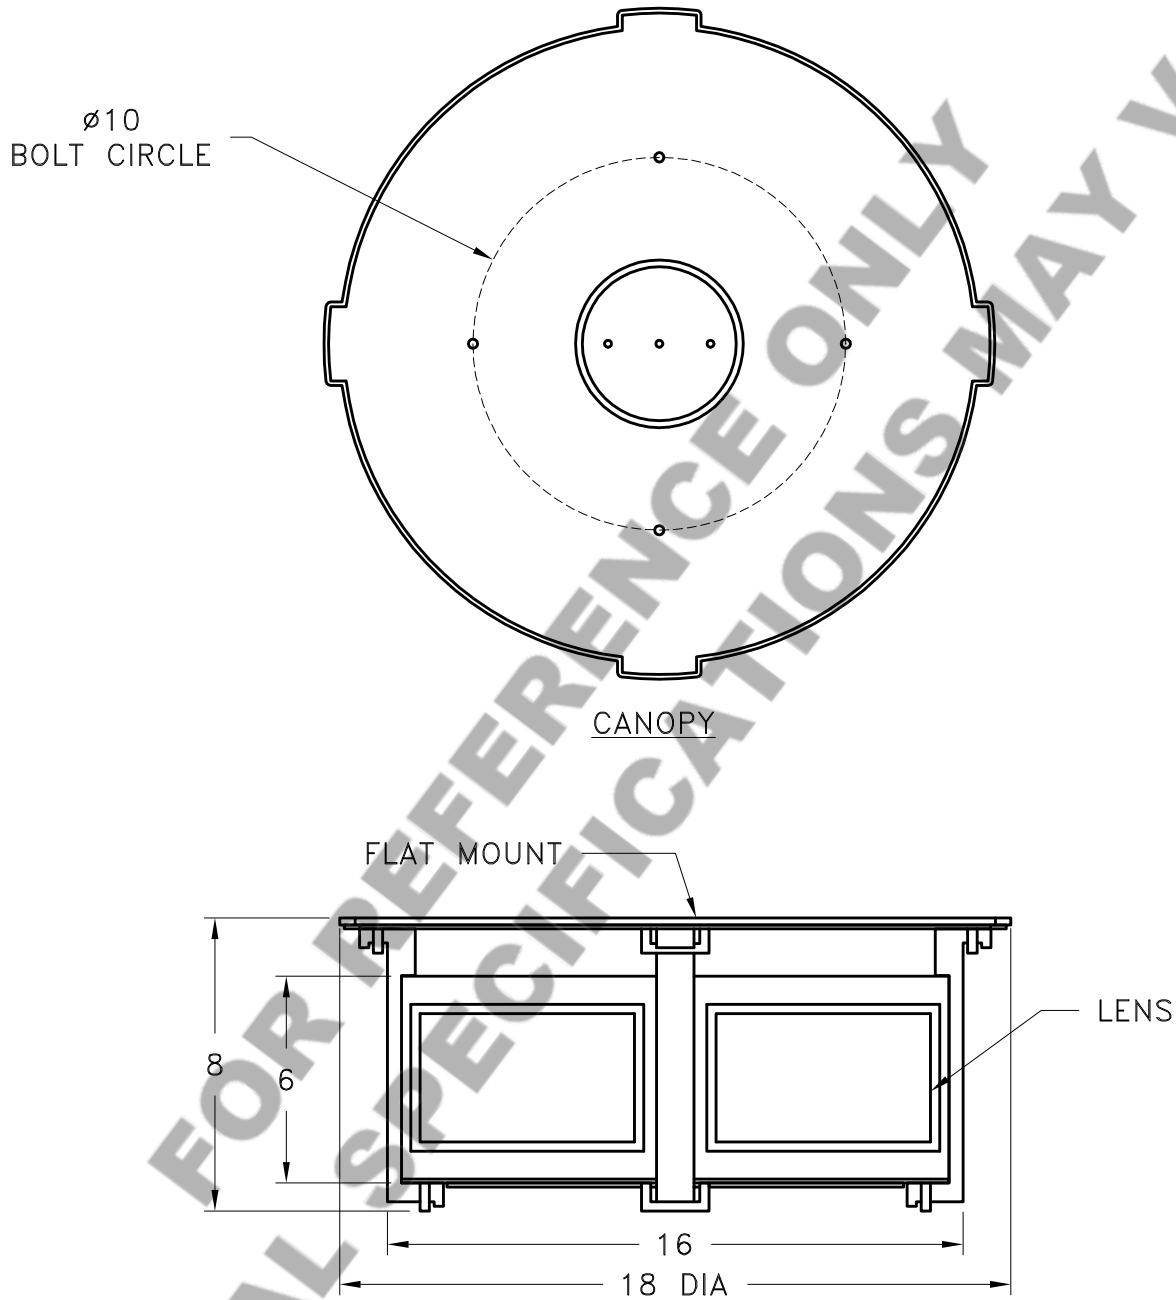

Location:

Product #: CL8064

Visit hammerton.com for product options and specifications.

| | | |
|----------------------------------|-------------------------------|--|
| Mounting Style: L | Electrical Type: INCANDESCENT | Mounting Detail  |
| Approximate lbs.: 40 | Bulb Qty: 2 Wattage: 60 | |
| Finish: SEE WEB SITE FOR OPTIONS | Voltage: 120 | |
| Top Diffuser: OPEN | Socket Type: MEDIUM | |
| Bottom Diffuser: SAME AS LENS | UL Location: DRY | |

All fixtures created by Hammerton are handcrafted by artisans. Dimensions may vary up to 7/8".

©Copyright 2013. All rights in design, detail or invention of this drawing are reserved as the property of Hammerton. Any imitation or adaptation without written consent is strictly prohibited.

CAUTION
HARDWARE PACKET "L"
MOUNTS DIRECTLY TO
J-BOX.