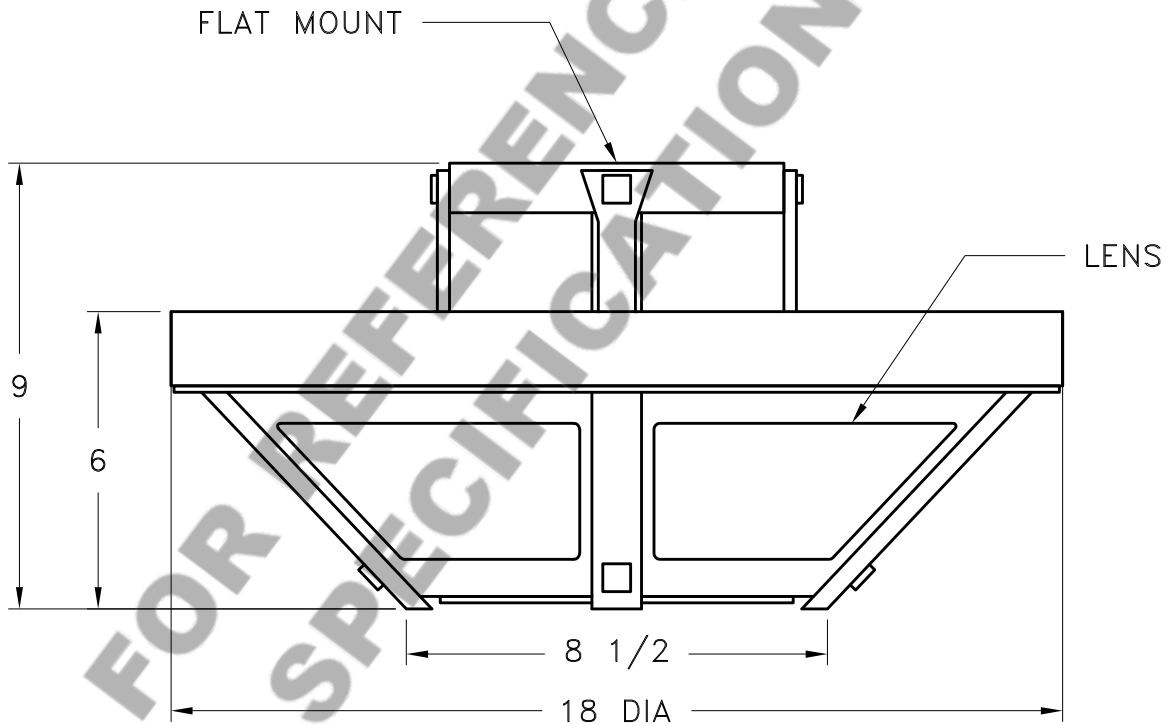

Location:

Product #: CL8065

CANOPY

Visit [hammerton.com](http://hammerton.com) for product options and specifications.

Mounting Style: A	Electrical Type: INCANDESCENT	<p>UL APPROVED J-BOX</p> <p>BUILDING STRUCTURE</p>
Approximate lbs.: 40	Bulb Qty: 2 Wattage: 60	
Finish: SEE WEB SITE FOR OPTIONS	Voltage: 120	
Top Diffuser: OPEN	Socket Type: MEDIUM	
Bottom Diffuser: SAME AS LENS	UL Location: DRY	

All fixtures created by Hammerton are handcrafted by artisans. Dimensions may vary up to  $\frac{7}{8}$ ".

©Copyright 2013. All rights in design, detail or invention of this drawing are reserved as the property of Hammerton. Any imitation or adaptation without written consent is strictly prohibited.