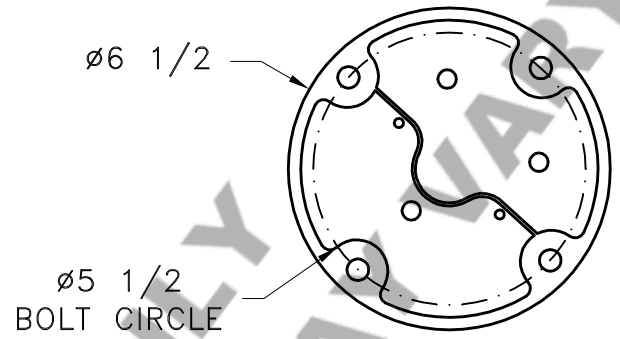

Location:

Product #: CL8065

CANOPY

Visit [hammerton.com](http://hammerton.com) for product options and specifications.

Mounting Style: A	Electrical Type: INCANDESCENT	<p>UL APPROVED J-BOX</p> <p>BUILDING STRUCTURE</p>
Approximate lbs.: 40	Bulb Qty: 2 Wattage: 60	
Finish: SEE WEB SITE FOR OPTIONS	Voltage: 120	
Top Diffuser: OPEN	Socket Type: MEDIUM	
Bottom Diffuser: SAME AS LENS	UL Location: DRY	

All fixtures created by Hammerton are handcrafted by artisans. Dimensions may vary up to  $\frac{7}{8}$ ".

©Copyright 2013. All rights in design, detail or invention of this drawing are reserved as the property of Hammerton. Any imitation or adaptation without written consent is strictly prohibited.