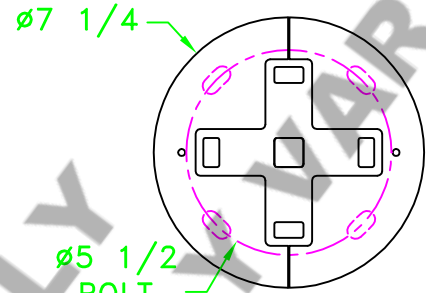

Location:

Product #: CL8093

**BOTTOM VIEW**  
(NOT TO SCALE)

**CANOPY**

Visit [hammerton.com](http://hammerton.com) for product options and specifications.

Mounting Style: A	Electrical Type: INCANDESCENT
Approximate lbs.: 45	Bulb Qty: 6    Wattage: 75
Finish: SEE WEB SITE FOR OPTIONS	Voltage: 120
Top Diffuser: OPEN	Socket Type: MEDIUM
Bottom Diffuser: SAME AS LENS	UL Location: DRY

**Mounting Detail**

**CAUTION**

**HARDWARE PACKET "A"**  
MOUNTS DIRECTLY TO  
BUILDING STRUCTURE.

All fixtures created by Hammerton are handcrafted by artisans. Dimensions may vary up to  $\frac{7}{8}$ ".