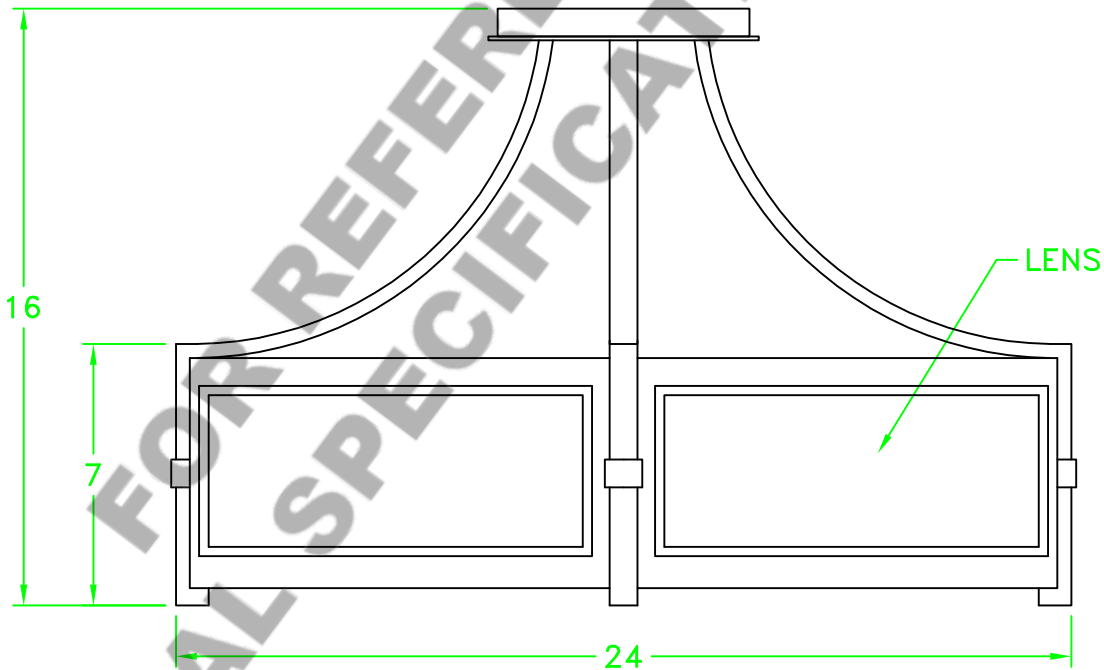

Location:

Product #: CL8093

**BOTTOM VIEW**  
(NOT TO SCALE)

**CANOPY**

Visit [hammerton.com](http://hammerton.com) for product options and specifications.

Mounting Style: A	Electrical Type: INCANDESCENT
Approximate lbs.: 45	Bulb Qty: 6    Wattage: 75
Finish: SEE WEB SITE FOR OPTIONS	Voltage: 120
Top Diffuser: OPEN	Socket Type: MEDIUM
Bottom Diffuser: SAME AS LENS	UL Location: DRY

**Mounting Detail**

**CAUTION**

**HARDWARE PACKET "A"**  
MOUNTS DIRECTLY TO  
BUILDING STRUCTURE.

All fixtures created by Hammerton are handcrafted by artisans. Dimensions may vary up to  $\frac{7}{8}$ ".