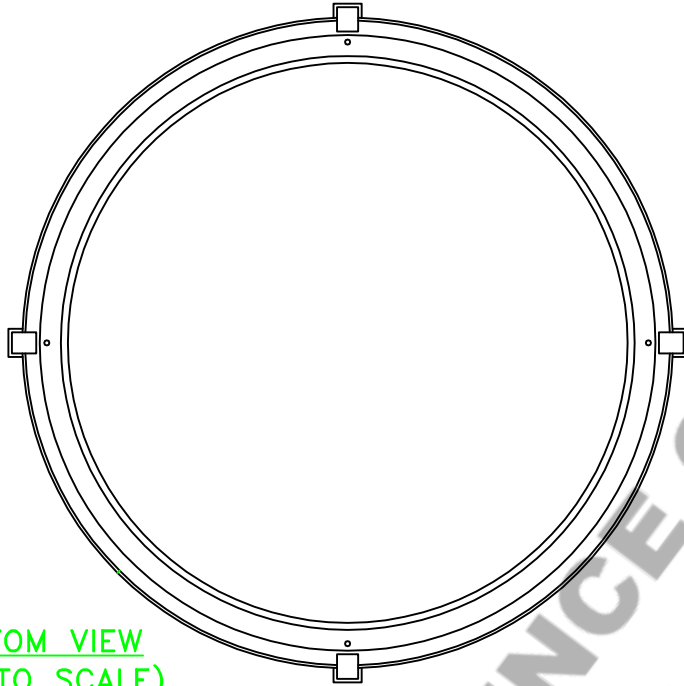

Location:

Product #: CL8093

**BOTTOM VIEW**  
(NOT TO SCALE)

**CANOPY**

Visit [hammerton.com](http://hammerton.com) for product options and specifications.

Mounting Style: A	Electrical Type: INCANDESCENT
Approximate lbs.: 45	Bulb Qty: 6    Wattage: 75
Finish: SEE WEB SITE FOR OPTIONS	Voltage: 120
Top Diffuser: OPEN	Socket Type: MEDIUM
Bottom Diffuser: SAME AS LENS	UL Location: DRY

**Mounting Detail**

**CAUTION**

**HARDWARE PACKET "A"**  
MOUNTS DIRECTLY TO  
BUILDING STRUCTURE.

All fixtures created by Hammerton are handcrafted by artisans. Dimensions may vary up to  $\frac{7}{8}$ ".