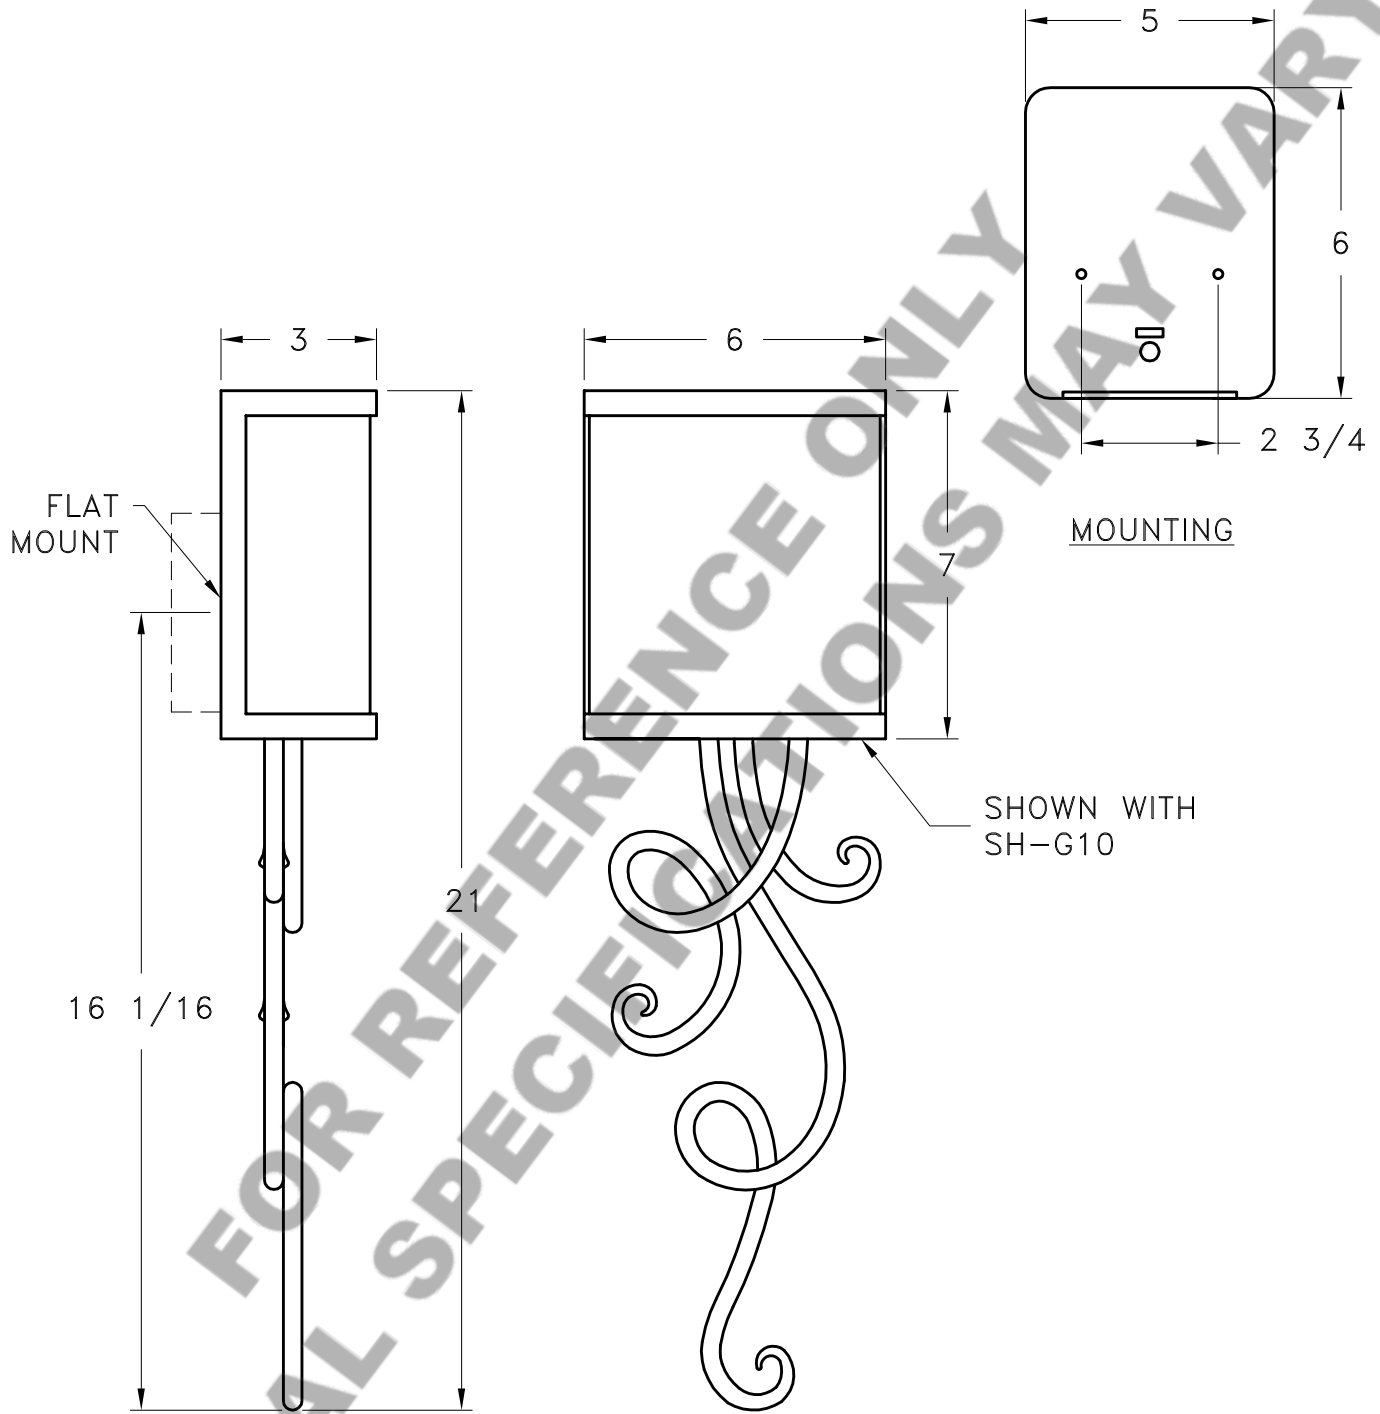

Location:

Product #: CS1018

Visit hammerton.com for product options and specifications.

Mounting Style: D	Electrical Type: INCANDESCENT	<p>Mounting Detail</p> <p>2 3/4 O.C.</p> <p>CAUTION HARDWARE PACKET "D" MOUNTS DIRECTLY TO J-BOX.</p>
Approximate lbs.: 8	Bulb Qty: 1 Wattage: 60	
Finish: SEE WEB SITE FOR OPTIONS	Voltage: 120	
Top Diffuser: OPEN	Socket Type: CANDELABRA	
Bottom Diffuser: OPEN	UL Location: DRY	
<p>All fixtures created by Hammerton are handcrafted by artisans. Dimensions may vary up to 7/8".</p> <p>©Copyright 2013. All rights in design, detail or invention of this drawing are reserved as the property of Hammerton. Any imitation or adaptation without written consent is strictly prohibited.</p> <p>Hammerton Inc. · 217 Wright Brothers Dr. · Salt Lake City, UT 84116 · (801) 973-8095</p>		