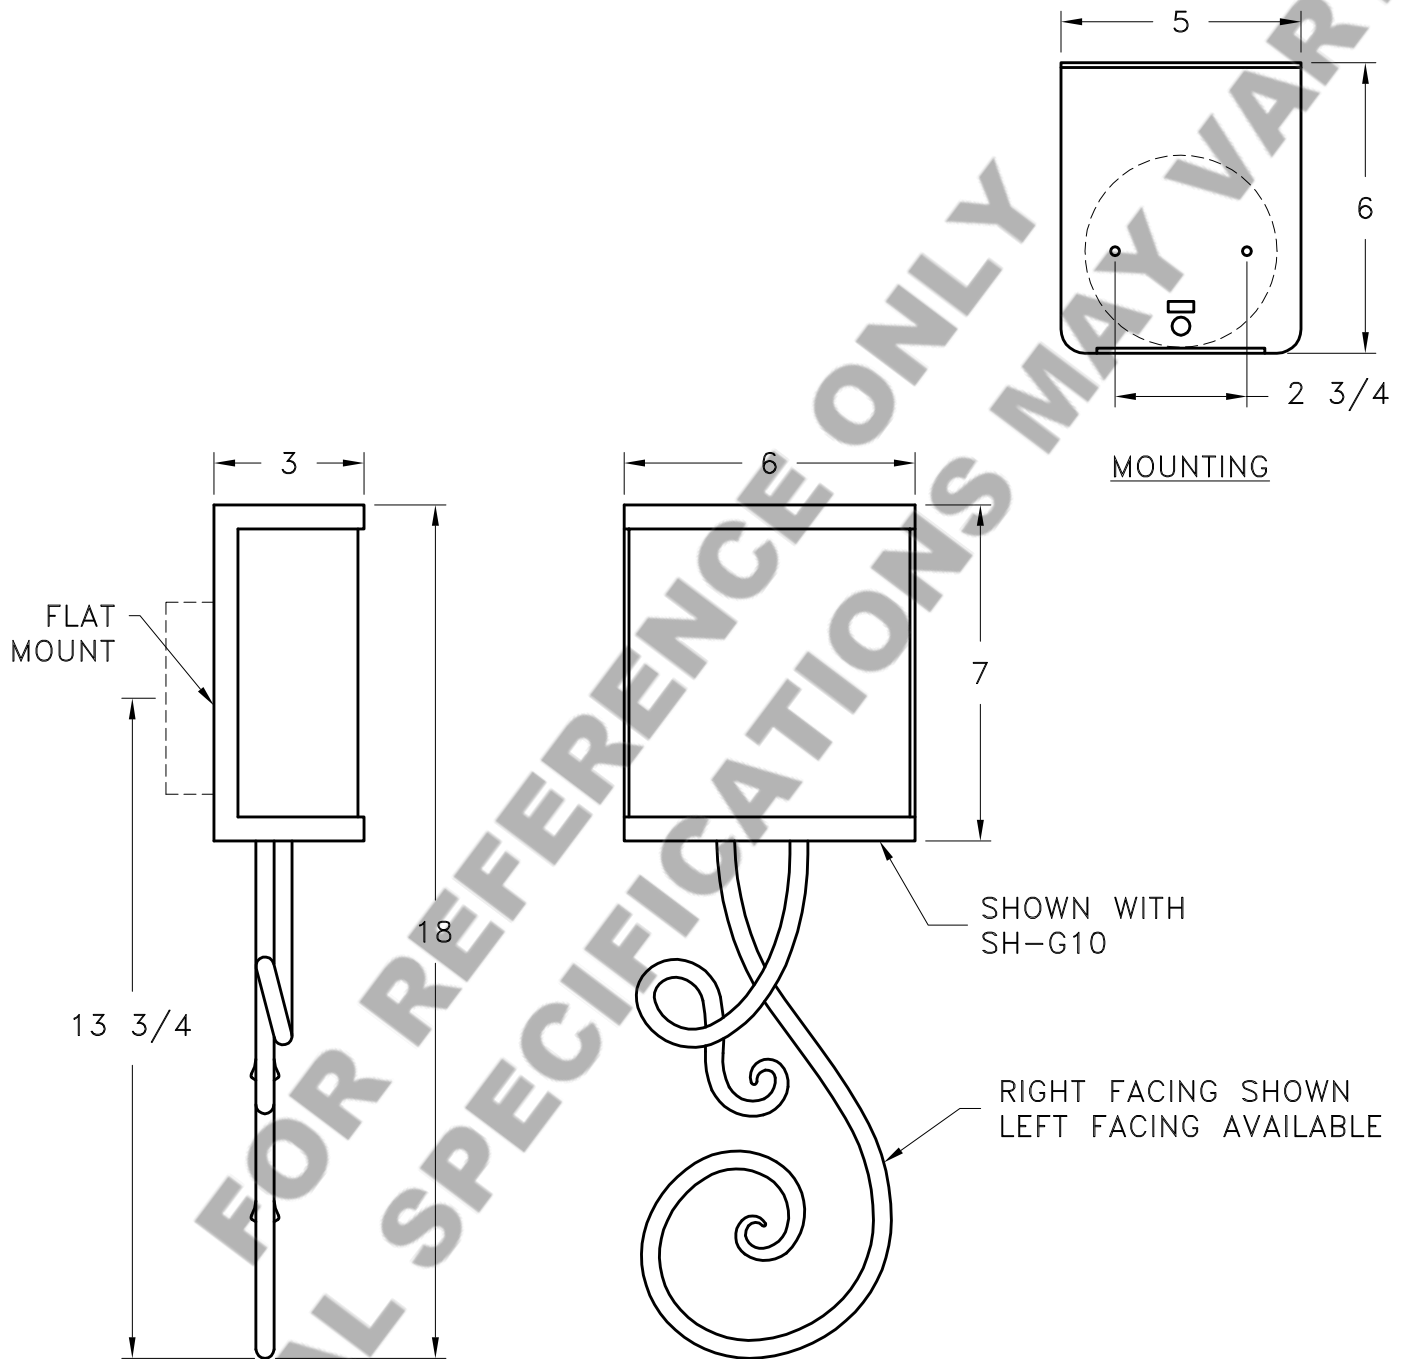

Location:

Product #: CS1020

Visit [hammerton.com](http://hammerton.com) for product options and specifications.

Mounting Style: D	Electrical Type: INCANDESCENT	Mounting Detail 
Approximate lbs.: 8	Bulb Qty: 1 Wattage: 60	
Finish: SEE WEB SITE FOR OPTIONS	Voltage: 120	
Top Diffuser: OPEN	Socket Type: CANDELABRA	
Bottom Diffuser: OPEN	UL Location: DRY	

All fixtures created by Hammerton are handcrafted by artisans. Dimensions may vary up to 1/8".

©Copyright 2013. All rights in design, detail or invention of this drawing are reserved as the property of Hammerton. Any imitation or adaptation without written consent is strictly prohibited.