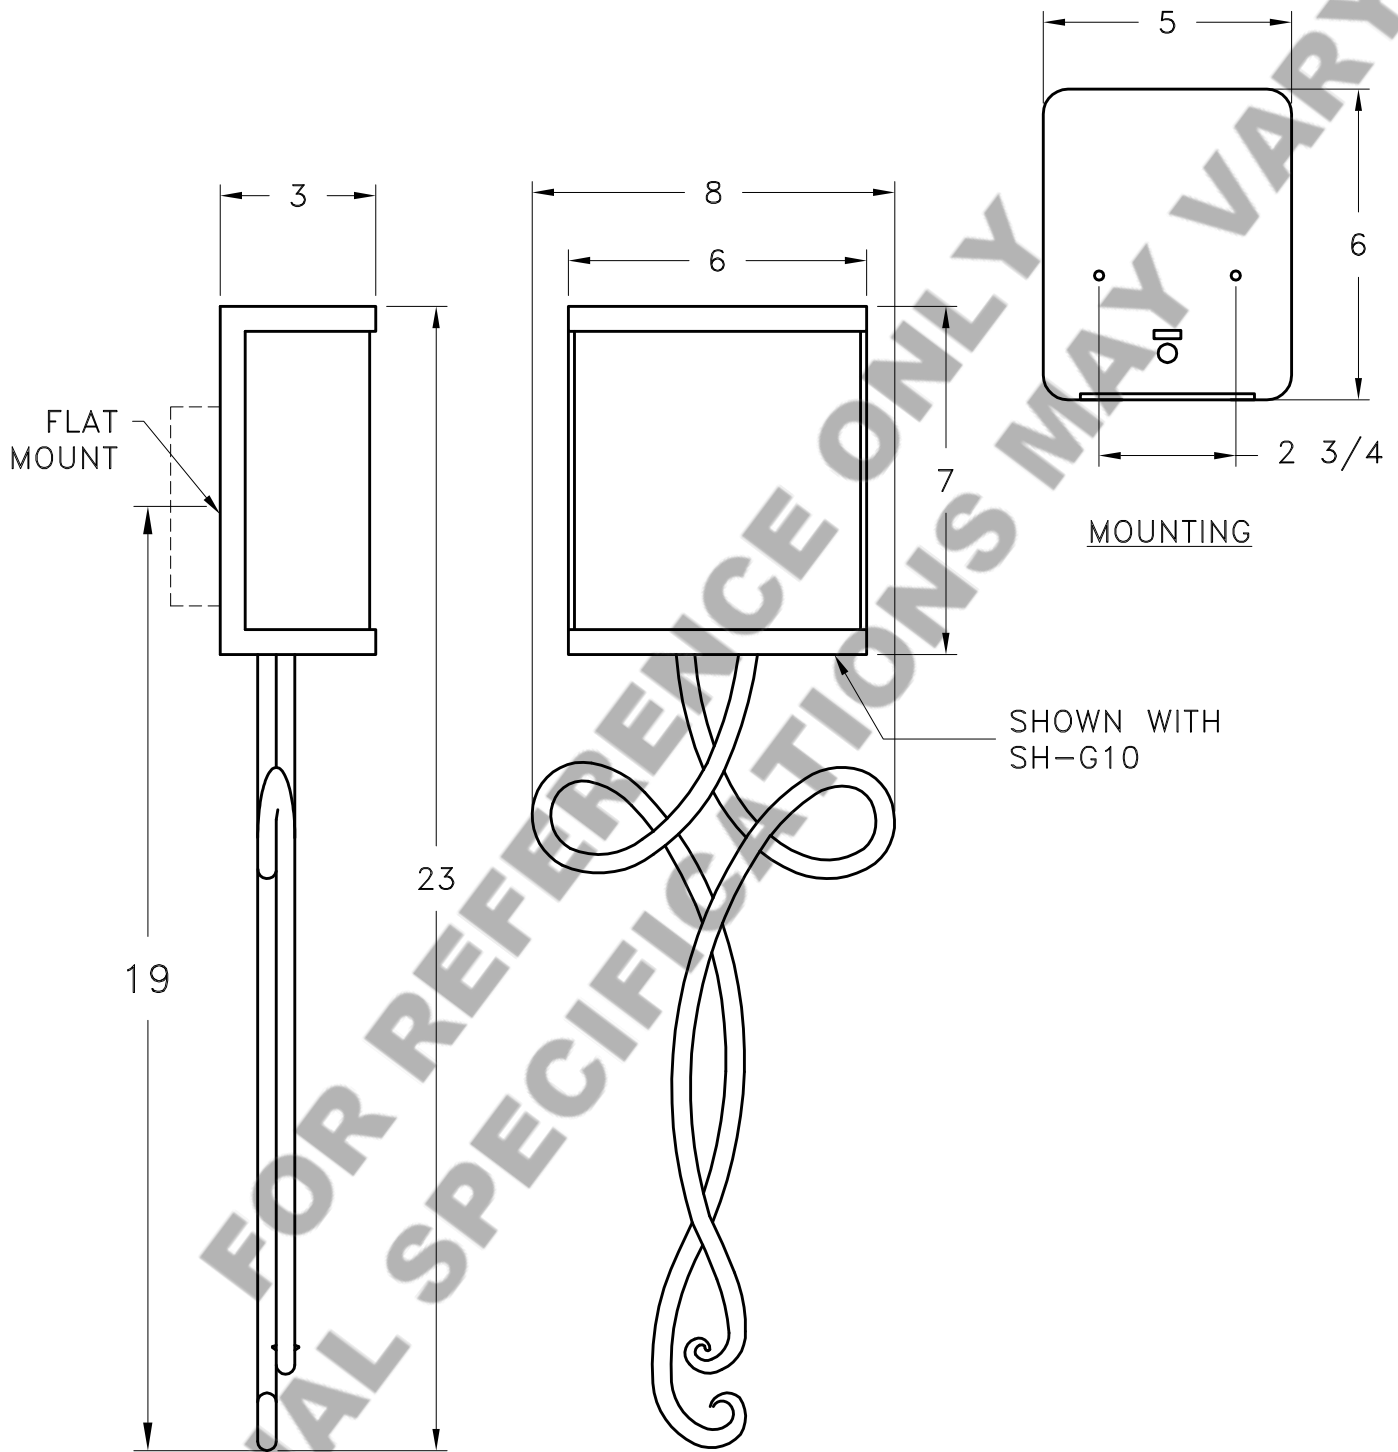

Location:

Product #: CS1021

Visit hammerton.com for product options and specifications.

Mounting Style: D	Electrical Type: INCANDESCENT	<p>Mounting Detail</p>  <p>2 3/4 O.C.</p> <p>CAUTION HARDWARE PACKET "D" MOUNTS DIRECTLY TO J-BOX.</p>
Approximate lbs.: 8	Bulb Qty: 1 Wattage: 60	
Finish: SEE WEB SITE FOR OPTIONS	Voltage: 120	
Top Diffuser: OPEN	Socket Type: CANDELABRA	
Bottom Diffuser: OPEN	UL Location: DRY	
<p>All fixtures created by Hammerton are handcrafted by artisans. Dimensions may vary up to 7/8".</p> <p>©Copyright 2013. All rights in design, detail or invention of this drawing are reserved as the property of Hammerton. Any imitation or adaptation without written consent is strictly prohibited.</p> <p>Hammerton Inc. · 217 Wright Brothers Dr. · Salt Lake City, UT 84116 · (801) 973-8095</p>		