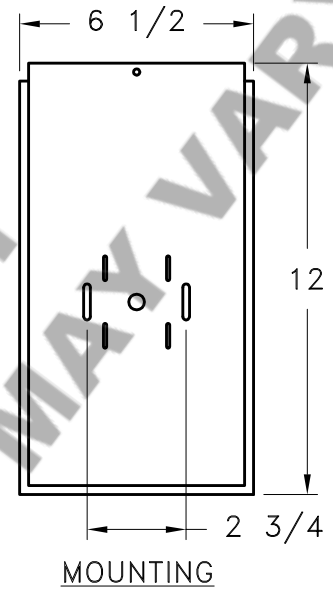

Location:

Product #: CS4010

NO MOTIF SHOWN

FISH MOTIF OPTIONS:
RIGHT FACING SHOWN
LEFT FACING AVAILABLE

MO-FI-1 MO-FI-2 MO-FI-3 MO-FI-4

Visit hammerton.com for product options and specifications.

Mounting Style: E	Electrical Type: INCANDESCENT	Mounting Detail
Approximate lbs.: 10	Bulb Qty: 2 Wattage: 75	
Finish: SEE WEB SITE FOR OPTIONS	Voltage: 120	
Top Diffuser: OPEN	Socket Type: MEDIUM	
Bottom Diffuser: SAME AS LENS	UL Location: DRY	

All fixtures created by Hammerton are handcrafted by artisans. Dimensions may vary up to 1/8".

©Copyright 2013. All rights in design, detail or invention of this drawing are reserved as the property of Hammerton. Any imitation or adaptation without written consent is strictly prohibited.