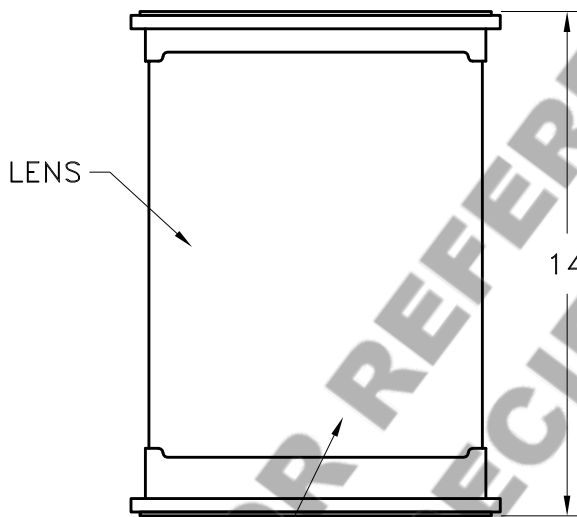

Location:

Product #: CS4010

NO MOTIF SHOWN

FISH MOTIF OPTIONS:
RIGHT FACING SHOWN
LEFT FACING AVAILABLE

MO-FI-1 MO-FI-2 MO-FI-3 MO-FI-4

Visit hammerton.com for product options and specifications.

Mounting Style: E	Electrical Type: INCANDESCENT	Mounting Detail
Approximate lbs.: 10	Bulb Qty: 2 Wattage: 75	
Finish: SEE WEB SITE FOR OPTIONS	Voltage: 120	
Top Diffuser: OPEN	Socket Type: MEDIUM	
Bottom Diffuser: SAME AS LENS	UL Location: DRY	

All fixtures created by Hammerton are handcrafted by artisans. Dimensions may vary up to 1/8".

©Copyright 2013. All rights in design, detail or invention of this drawing are reserved as the property of Hammerton. Any imitation or adaptation without written consent is strictly prohibited.