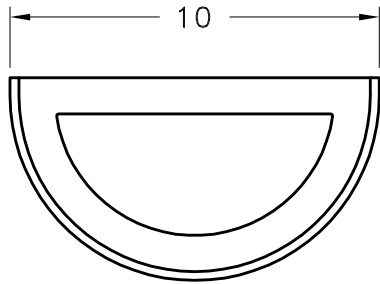

Location:

Product #: CS4010

NO MOTIF SHOWN

FISH MOTIF OPTIONS:
RIGHT FACING SHOWN
LEFT FACING AVAILABLE

MO-FI-1 MO-FI-2 MO-FI-3 MO-FI-4

Visit hammerton.com for product options and specifications.

Mounting Style: E	Electrical Type: INCANDESCENT	Mounting Detail
Approximate lbs.: 10	Bulb Qty: 2 Wattage: 75	
Finish: SEE WEB SITE FOR OPTIONS	Voltage: 120	
Top Diffuser: OPEN	Socket Type: MEDIUM	
Bottom Diffuser: SAME AS LENS	UL Location: DRY	

All fixtures created by Hammerton are handcrafted by artisans. Dimensions may vary up to 1/8".

©Copyright 2013. All rights in design, detail or invention of this drawing are reserved as the property of Hammerton. Any imitation or adaptation without written consent is strictly prohibited.