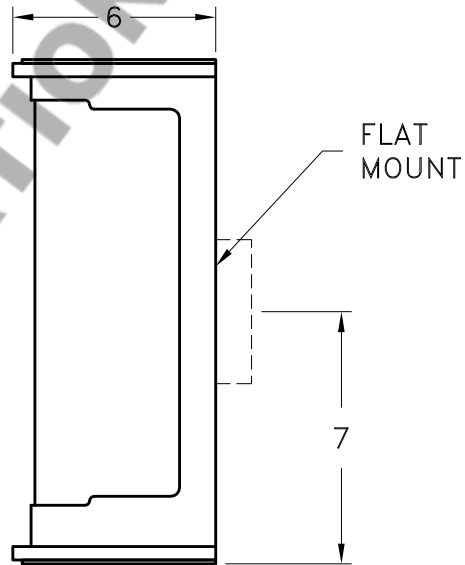

Location:

Product #: CS4010

NO MOTIF SHOWN

FISH MOTIF OPTIONS:
RIGHT FACING SHOWN
LEFT FACING AVAILABLE

MO-FI-1 MO-FI-2 MO-FI-3 MO-FI-4

Visit hammerton.com for product options and specifications.

Mounting Style: E	Electrical Type: INCANDESCENT	Mounting Detail
Approximate lbs.: 10	Bulb Qty: 2 Wattage: 75	
Finish: SEE WEB SITE FOR OPTIONS	Voltage: 120	
Top Diffuser: OPEN	Socket Type: MEDIUM	
Bottom Diffuser: SAME AS LENS	UL Location: DRY	

All fixtures created by Hammerton are handcrafted by artisans. Dimensions may vary up to 1/8".

©Copyright 2013. All rights in design, detail or invention of this drawing are reserved as the property of Hammerton. Any imitation or adaptation without written consent is strictly prohibited.