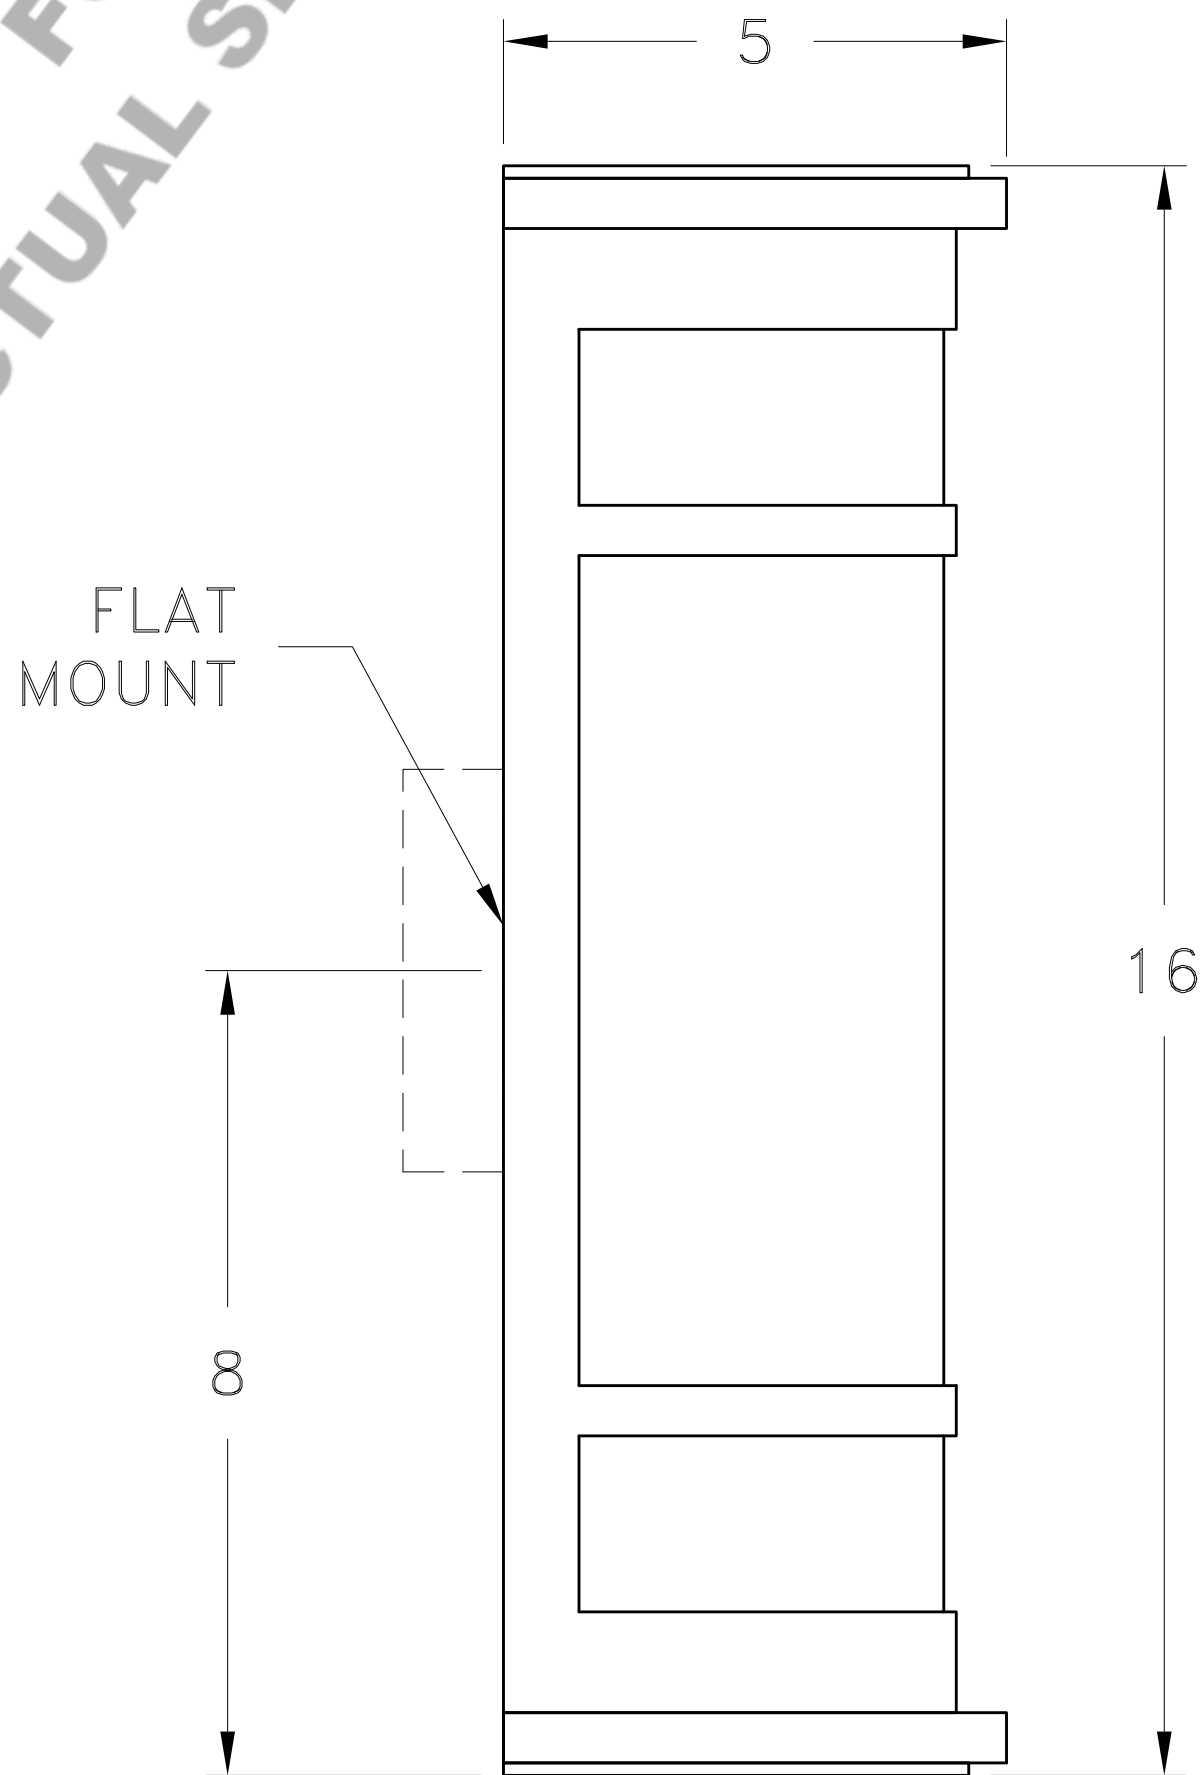

Location:

Product #: CS8077

FOR REFERENCE ONLY  
ACTUAL SPECIFICATIONS MAY VARY

Visit [hammerton.com](http://hammerton.com) for product options and specifications.

Mounting Style: E	Electrical Type: INCANDESCENT
Approximate lbs.: 7	Bulb Qty: 2    Wattage: 75
Finish: SEE WEB SITE FOR OPTIONS	Voltage: 120
Top Diffuser: OPEN	Socket Type: MEDIUM
Bottom Diffuser: SAME AS LENS	UL Location: DRY

**CAUTION**  
HARDWARE PACKET "E"  
MOUNTS DIRECTLY TO  
J-BOX.

All fixtures created by Hammerton are handcrafted by artisans. Dimensions may vary up to 7/8".

©Copyright 2013. All rights in design, detail or invention of this drawing are reserved as the property of Hammerton. Any imitation or adaptation without written consent is strictly prohibited.