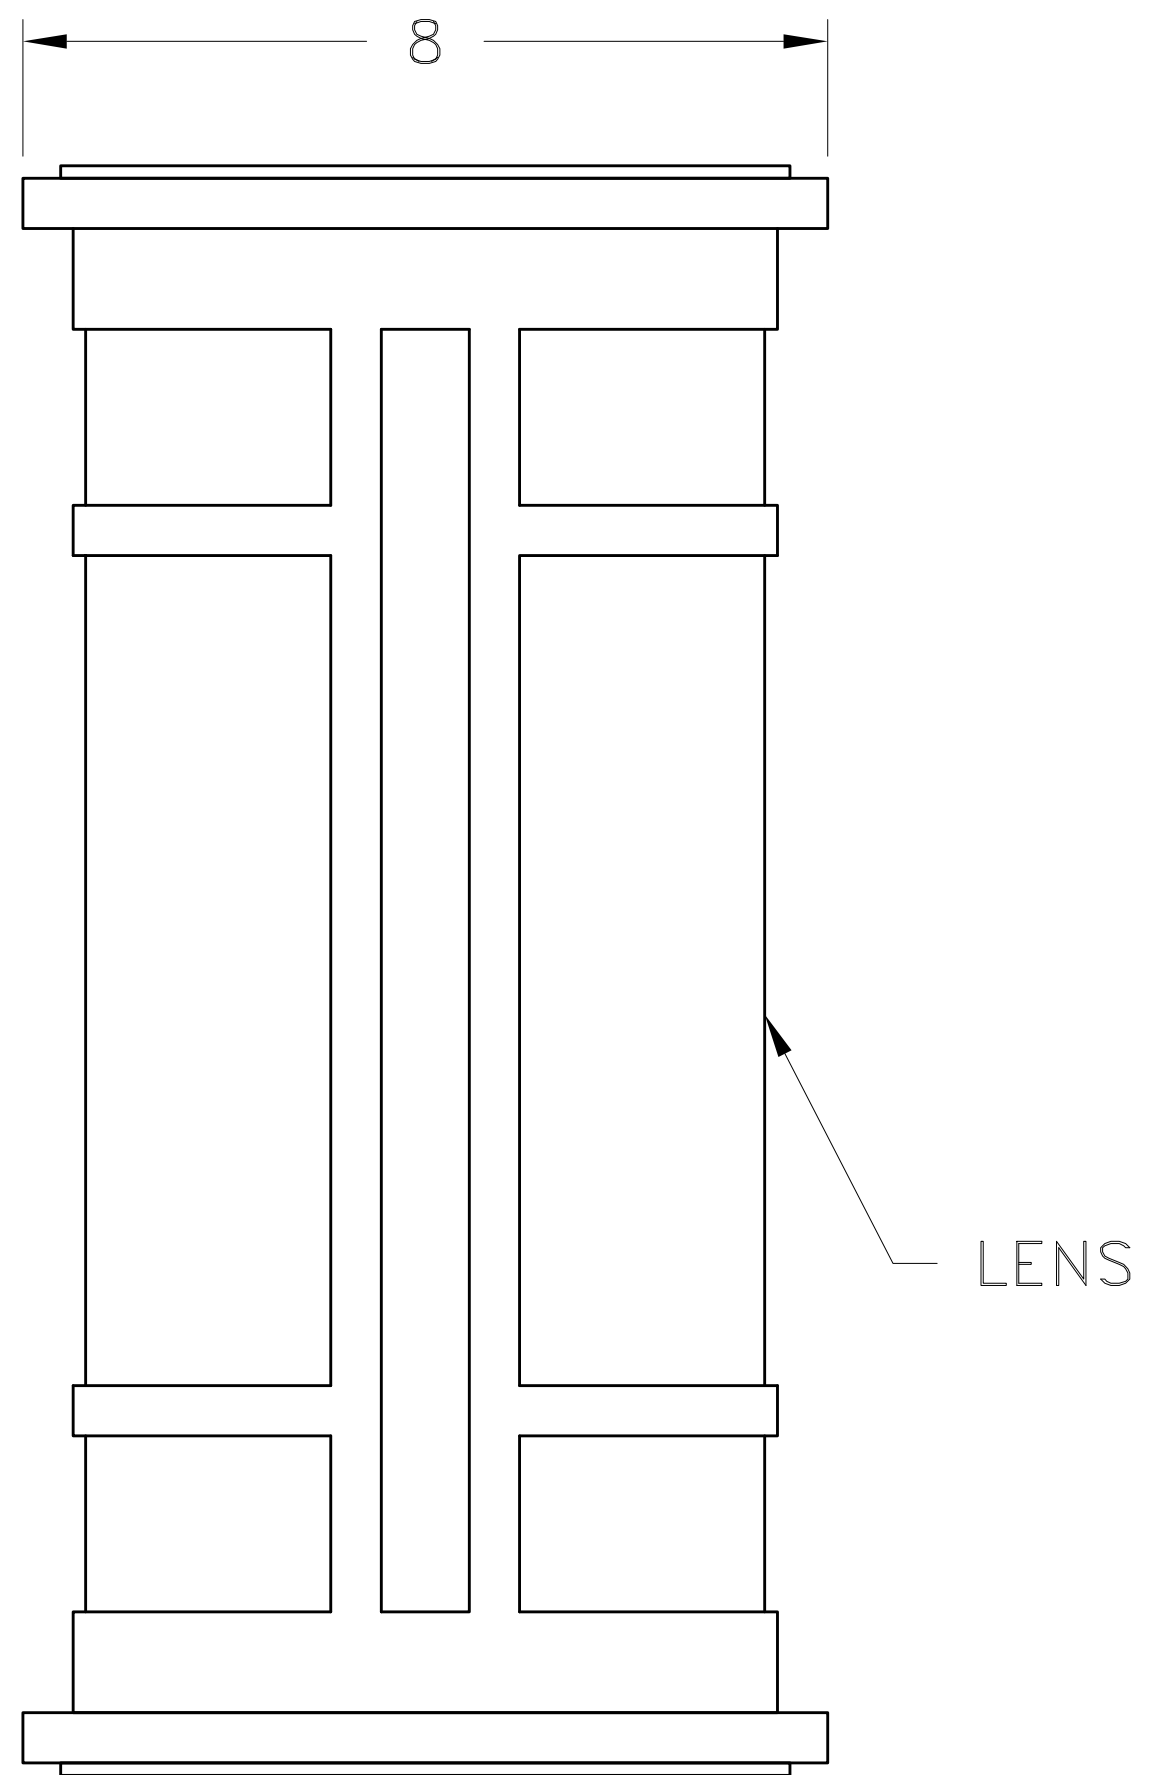

Location:

Product #: CS8077

FOR REFERENCE ONLY  
ACTUAL SPECIFICATIONS MAY VARY

Visit [hammerton.com](http://hammerton.com) for product options and specifications.

Mounting Style: E	Electrical Type: INCANDESCENT
Approximate lbs.: 7	Bulb Qty: 2    Wattage: 75
Finish: SEE WEB SITE FOR OPTIONS	Voltage: 120
Top Diffuser: OPEN	Socket Type: MEDIUM
Bottom Diffuser: SAME AS LENS	UL Location: DRY

**CAUTION**  
HARDWARE PACKET "E"  
MOUNTS DIRECTLY TO  
J-BOX.

All fixtures created by Hammerton are handcrafted by artisans. Dimensions may vary up to 7/8".

©Copyright 2013. All rights in design, detail or invention of this drawing are reserved as the property of Hammerton. Any imitation or adaptation without written consent is strictly prohibited.