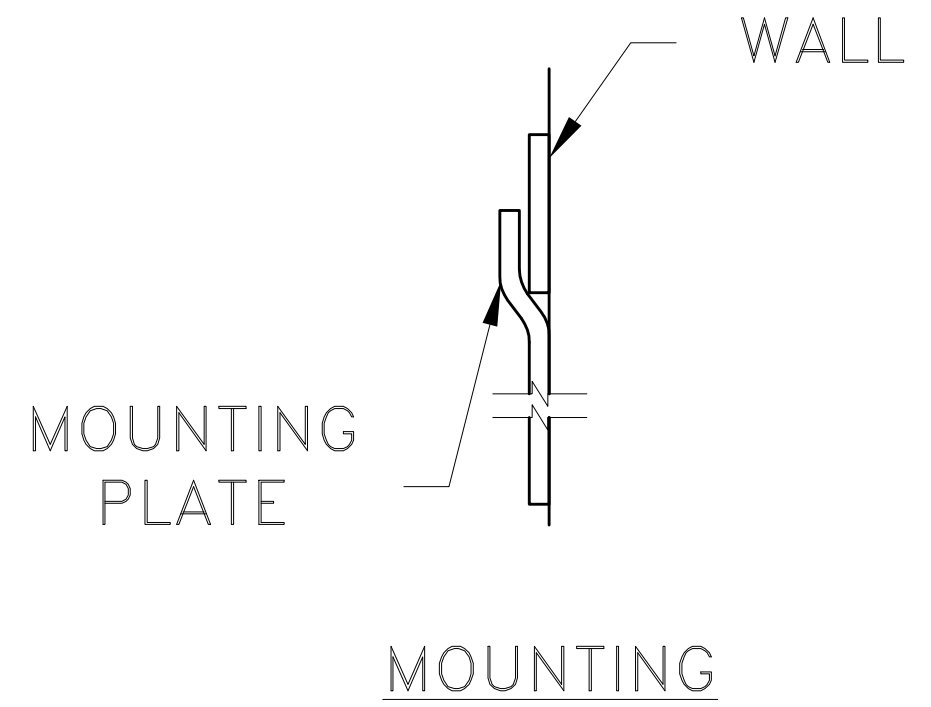

Location:

Product #: CS8077

FOR REFERENCE ONLY  
ACTUAL SPECIFICATIONS MAY VARY

Visit [hammerton.com](http://hammerton.com) for product options and specifications.

Mounting Style: E	Electrical Type: INCANDESCENT
Approximate lbs.: 7	Bulb Qty: 2    Wattage: 75
Finish: SEE WEB SITE FOR OPTIONS	Voltage: 120
Top Diffuser: OPEN	Socket Type: MEDIUM
Bottom Diffuser: SAME AS LENS	UL Location: DRY

**CAUTION**  
HARDWARE PACKET "E"  
MOUNTS DIRECTLY TO  
J-BOX.

All fixtures created by Hammerton are handcrafted by artisans. Dimensions may vary up to 7/8".

©Copyright 2013. All rights in design, detail or invention of this drawing are reserved as the property of Hammerton. Any imitation or adaptation without written consent is strictly prohibited.