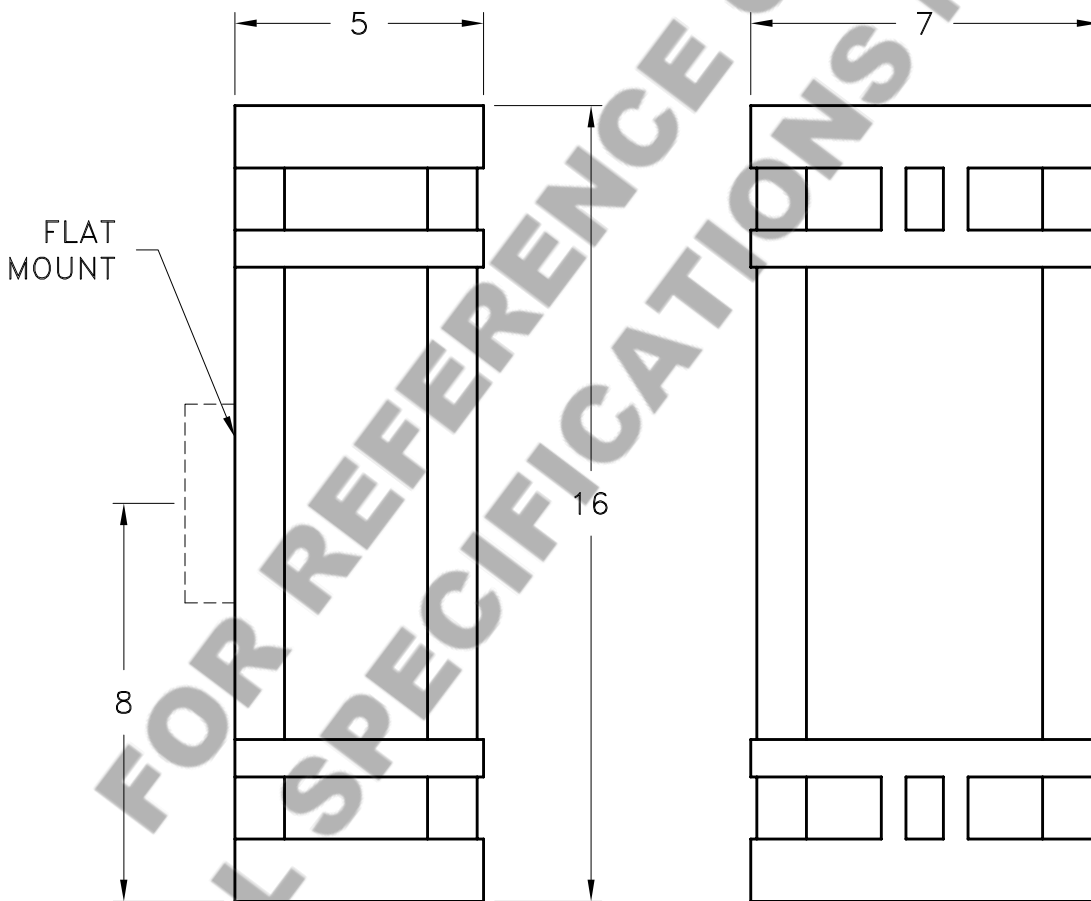

Location:

Product #: CS8082

Visit hammerton.com for product options and specifications.

Mounting Style: E	Electrical Type: INCANDESCENT	
Approximate lbs.: 10	Bulb Qty: 2 Wattage: 75	
Finish: SEE WEB SITE FOR OPTIONS	Voltage: 120	
Top Diffuser: OPEN	Socket Type: MEDIUM	
Bottom Diffuser: SAME AS LENS	UL Location: DRY	
All fixtures created by Hammerton are handcrafted by artisans. Dimensions may vary up to 7/8".		
©Copyright 2013. All rights in design, detail or invention of this drawing are reserved as the property of Hammerton. Any imitation or adaptation without written consent is strictly prohibited.		
Hammerton Inc. · 217 Wright Brothers Dr. · Salt Lake City, UT 84116 · (801) 973-8095		