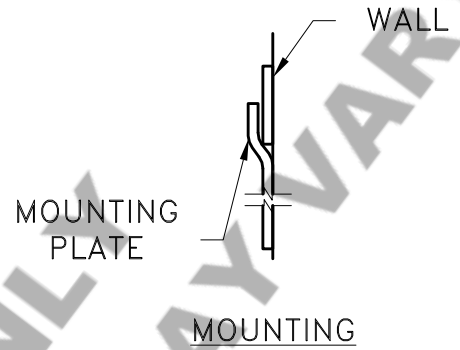

Location:

Product #: CS8082

Visit hammerton.com for product options and specifications.

Mounting Style: E	Electrical Type: INCANDESCENT	
Approximate lbs.: 10	Bulb Qty: 2 Wattage: 75	
Finish: SEE WEB SITE FOR OPTIONS	Voltage: 120	
Top Diffuser: OPEN	Socket Type: MEDIUM	
Bottom Diffuser: SAME AS LENS	UL Location: DRY	
All fixtures created by Hammerton are handcrafted by artisans. Dimensions may vary up to 7/8".		
©Copyright 2013. All rights in design, detail or invention of this drawing are reserved as the property of Hammerton. Any imitation or adaptation without written consent is strictly prohibited.		
Hammerton Inc. · 217 Wright Brothers Dr. · Salt Lake City, UT 84116 · (801) 973-8095		