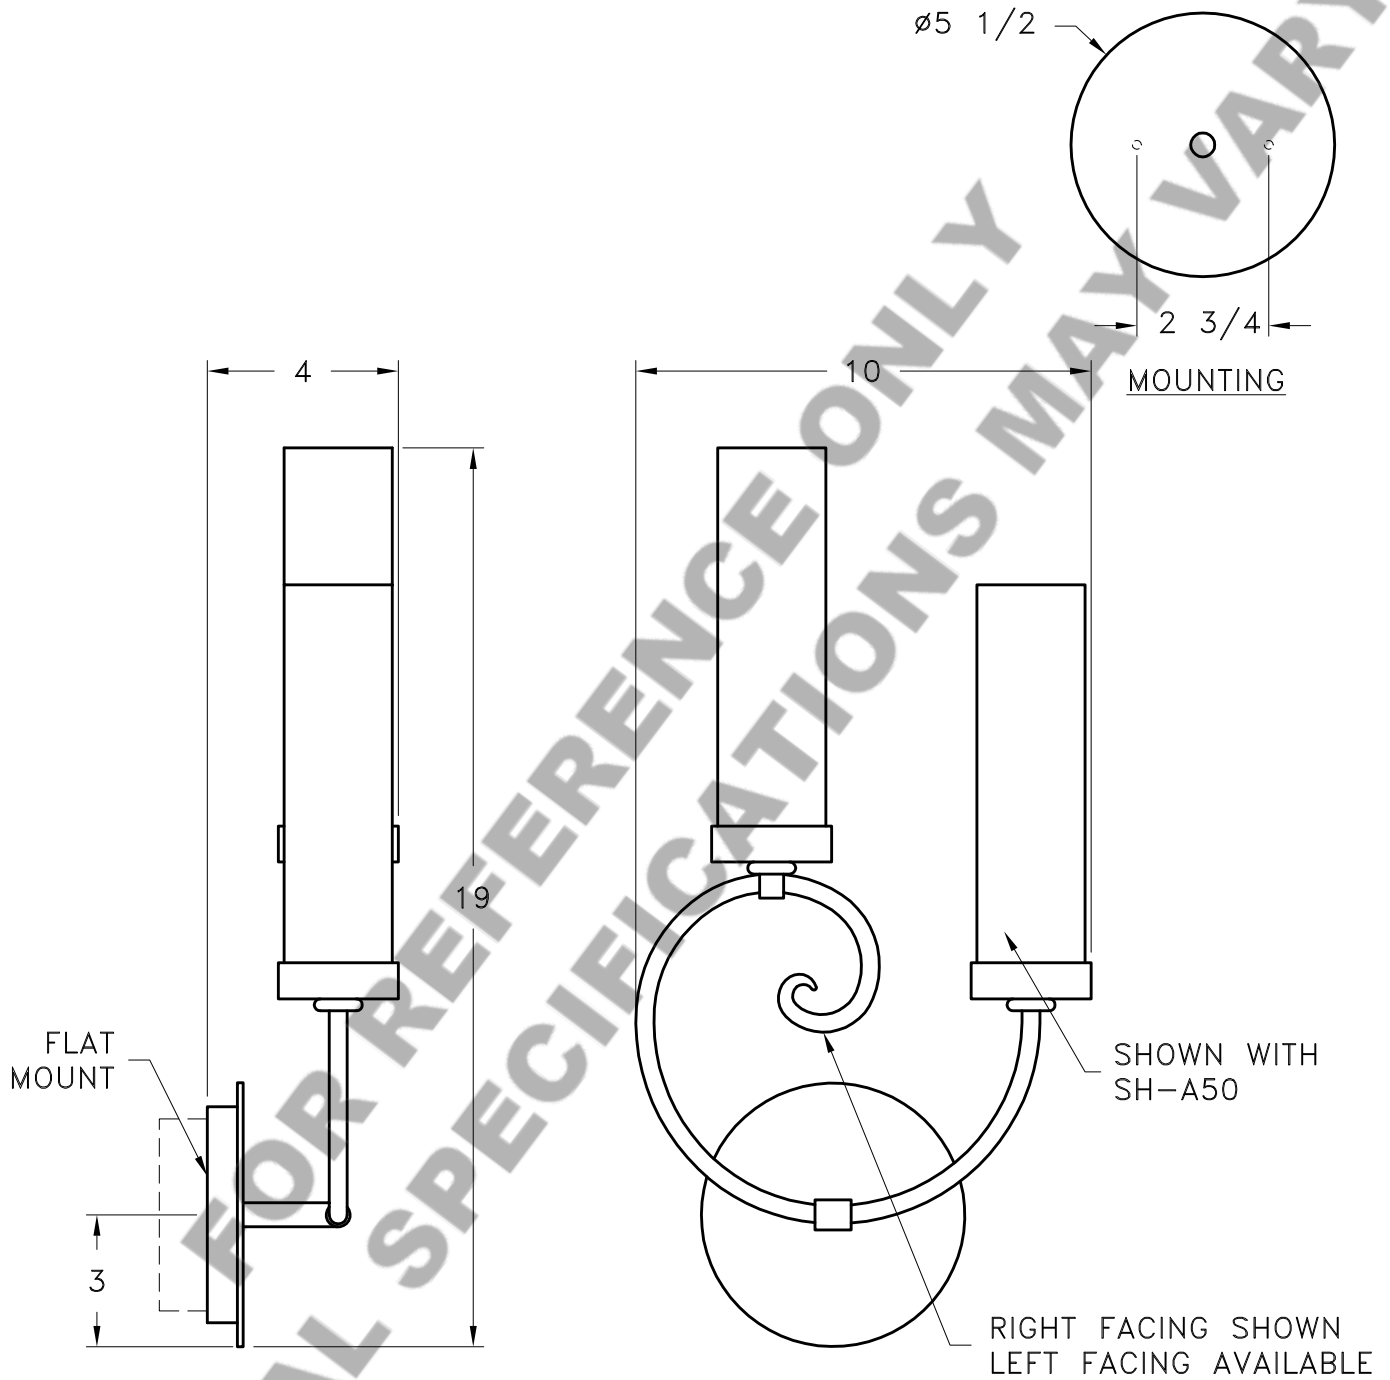

Location:

Product #: ID1013

Visit hammerton.com for product options and specifications.

| | | |
|----------------------------------|--------------------------------|--|
| Mounting Style: D | Electrical Type: INCANDESCENT | <p>Mounting Detail</p> <p>2 3/4 O.C.</p> |
| Approximate lbs.: 13 | Bulb Qty: 2 Wattage: SEE SHADE | |
| Finish: SEE WEB SITE FOR OPTIONS | Voltage: 120 | |
| Top Diffuser: N/A | Socket Type: CANDELABRA | |
| Bottom Diffuser: N/A | UL Location: DRY | |

All fixtures created by Hammerton are handcrafted by artisans. Dimensions may vary up to $\frac{7}{8}$ ".

©Copyright 2013. All rights in design, detail or invention of this drawing are reserved as the property of Hammerton. Any imitation or adaptation without written consent is strictly prohibited.