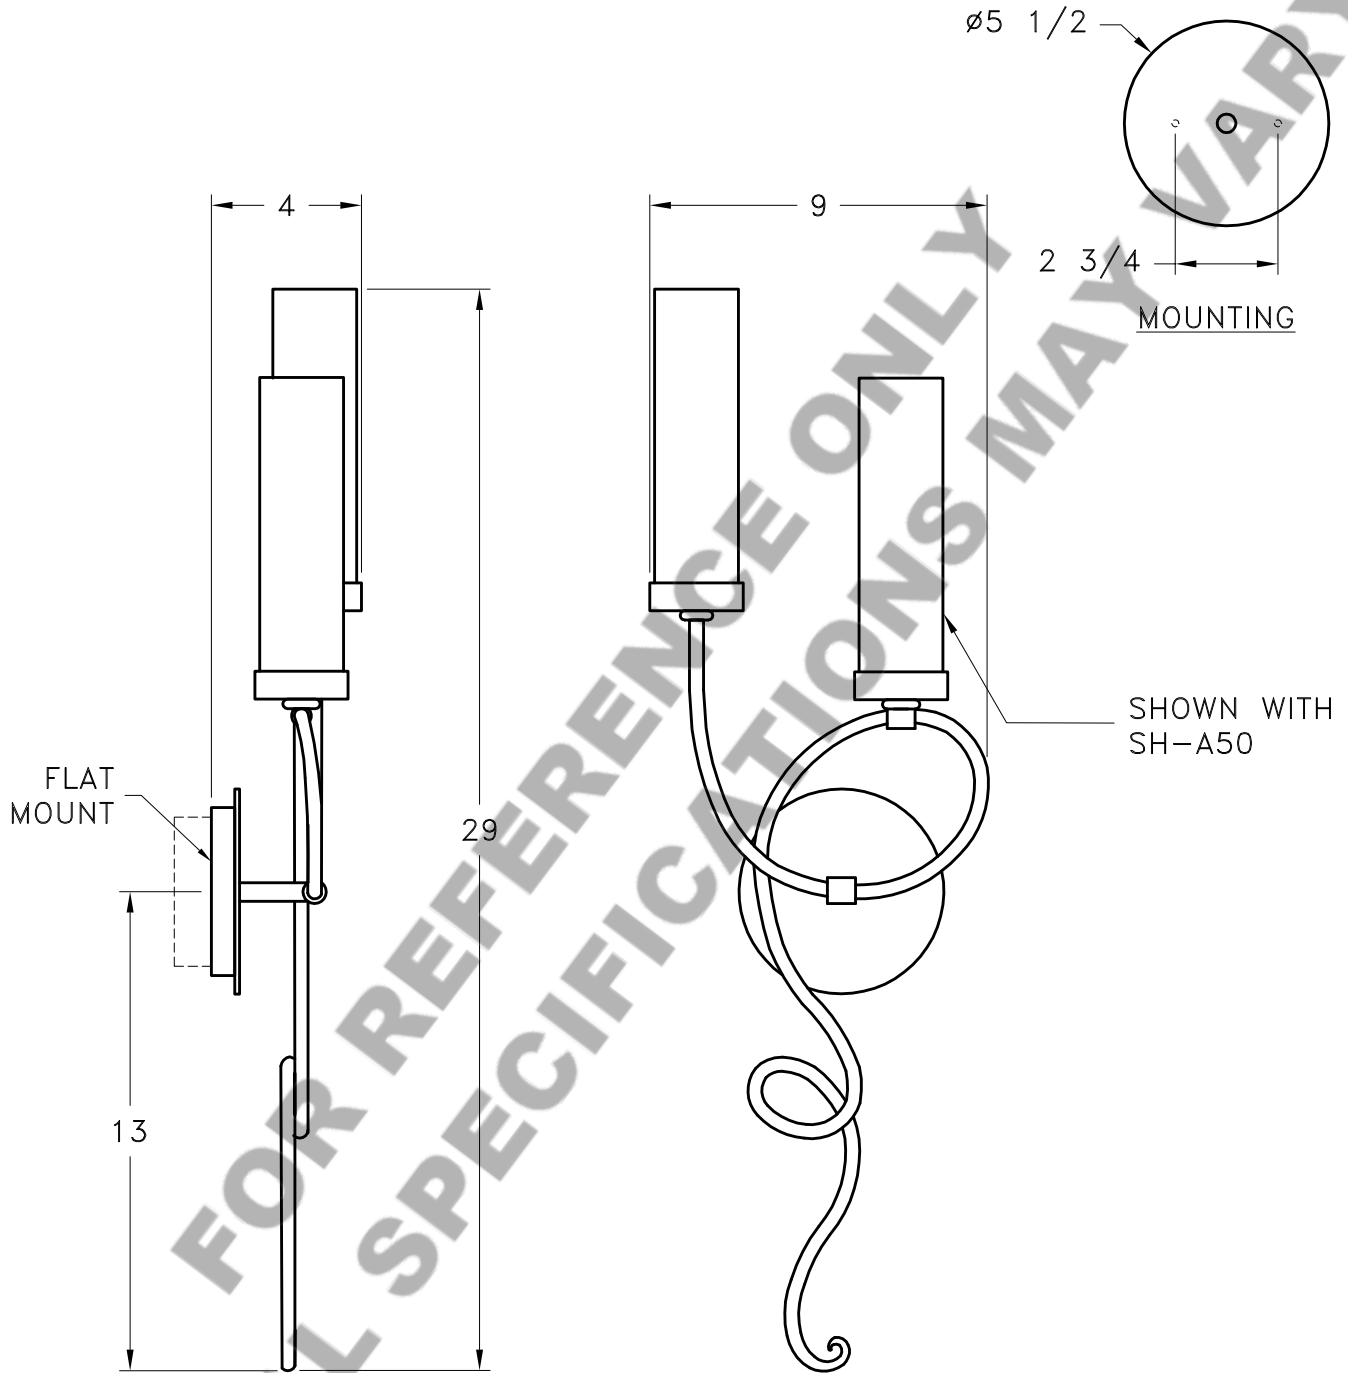

Location:

Product #: ID1014

Visit hammerton.com for product options and specifications.

Mounting Style: D	Electrical Type: INCANDESCENT	<p>Mounting Detail</p>  <p>2 3/4 O.C.</p> <p>CAUTION HARDWARE PACKET "D" MOUNTS DIRECTLY TO J-BOX.</p>
Approximate lbs.: 13	Bulb Qty: 2 Wattage: SEE SHADE	
Finish: SEE WEB SITE FOR OPTIONS	Voltage: 120	
Top Diffuser: N/A	Socket Type: CANDELABRA	
Bottom Diffuser: N/A	UL Location: DRY	
<p>All fixtures created by Hammerton are handcrafted by artisans. Dimensions may vary up to $\frac{7}{8}$".</p> <p>©Copyright 2013. All rights in design, detail or invention of this drawing are reserved as the property of Hammerton. Any imitation or adaptation without written consent is strictly prohibited.</p> <p>Hammerton Inc. · 217 Wright Brothers Dr. · Salt Lake City, UT 84116 · (801) 973-8095</p>		