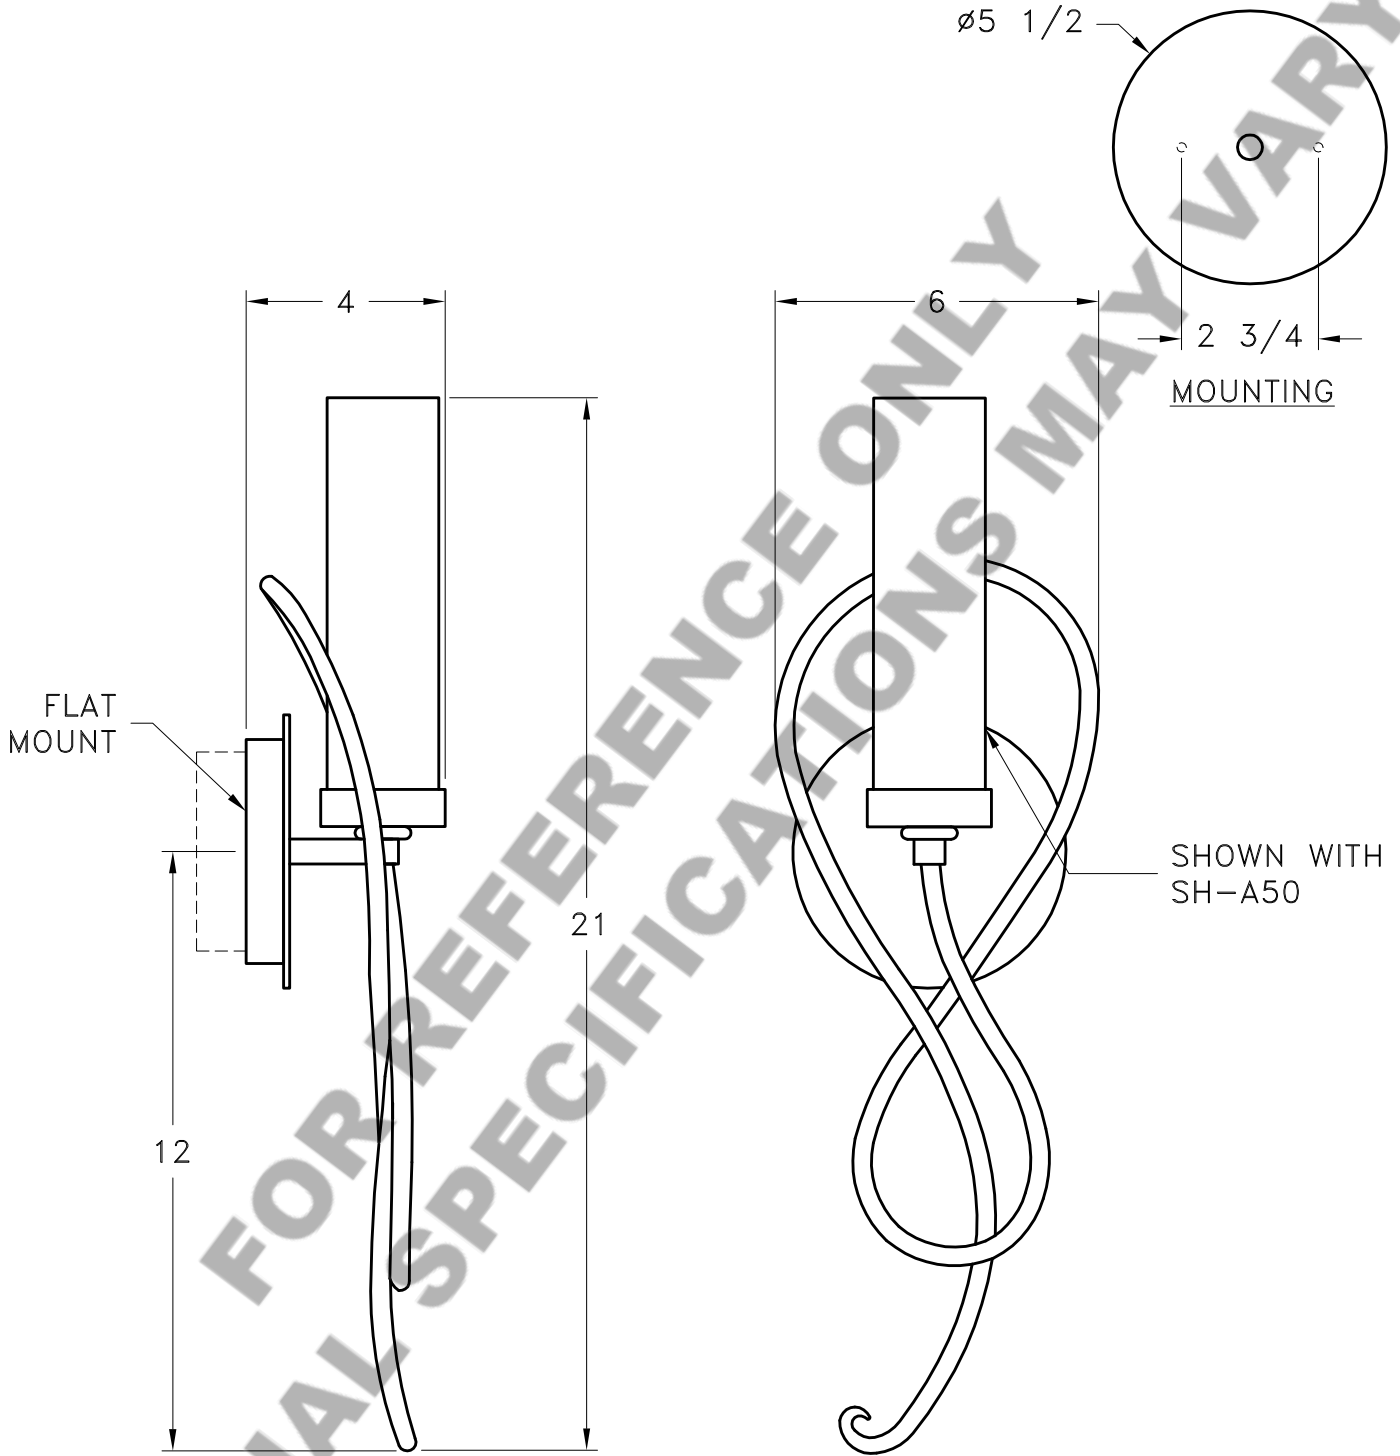

Location:

Product #: ID1019

Visit [hammerton.com](http://hammerton.com) for product options and specifications.

Mounting Style: D	Electrical Type: INCANDESCENT	Mounting Detail  2 3/4 O.C. <b>CAUTION</b> HARDWARE PACKET "D" MOUNTS DIRECTLY TO J-BOX.
Approximate lbs.: 10	Bulb Qty: 1    Wattage: SEE SHADE	
Finish: SEE WEB SITE FOR OPTIONS	Voltage: 120	
Top Diffuser: N/A	Socket Type: CANDELABRA	
Bottom Diffuser: N/A	UL Location: DRY	
All fixtures created by Hammerton are handcrafted by artisans. Dimensions may vary up to $\frac{7}{8}$ ". ©Copyright 2013. All rights in design, detail or invention of this drawing are reserved as the property of Hammerton. Any imitation or adaptation without written consent is strictly prohibited. Hammerton Inc. · 217 Wright Brothers Dr. · Salt Lake City, UT 84116 · (801) 973-8095		