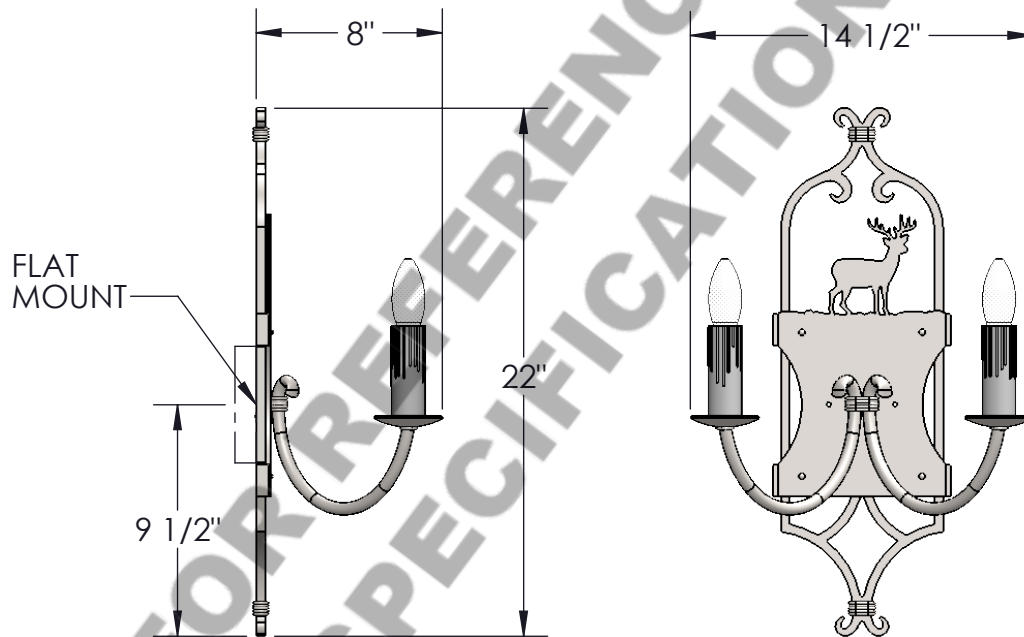

Approved By:

Product #: ID6033

Date: 7/18/2017 (A)

MOUNTING

Mounting Style: D	Electrical Type: INCANDESCENT
Approximate lbs.: 12	Bulb Qty: 2 Wattage: 40
Finish: SEE WEBSITE	Voltage: 120
Top Diffuser: N/A	Socket Type: E26
Bottom Diffuser: N/A	UL Location: DRY

Mounting Detail

CAUTION

HARDWARE PACKET "D"
MOUNTS DIRECTLY TO
J-BOX.

All fixtures created by Hammerton are handcrafted by artisans—dimensions may vary.

© Copyright 2015. All rights in design, detail or invention of this drawing are reserved as the property of Hammerton. Any imitation or adaptation without written consent is strictly prohibited.