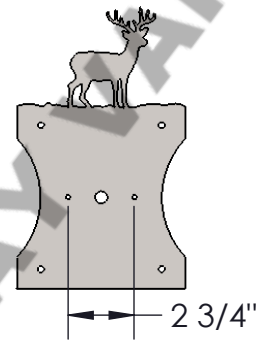

Approved By:

Product #: ID6033

Date: 7/18/2017 (A)

MOUNTING

Mounting Style: D	Electrical Type: INCANDESCENT
Approximate lbs.: 12	Bulb Qty: 2 Wattage: 40
Finish: SEE WEBSITE	Voltage: 120
Top Diffuser: N/A	Socket Type: E26
Bottom Diffuser: N/A	UL Location: DRY

Mounting Detail

CAUTION

HARDWARE PACKET "D"
MOUNTS DIRECTLY TO
J-BOX.

All fixtures created by Hammerton are handcrafted by artisans—dimensions may vary.

© Copyright 2015. All rights in design, detail or invention of this drawing are reserved as the property of Hammerton. Any imitation or adaptation without written consent is strictly prohibited.