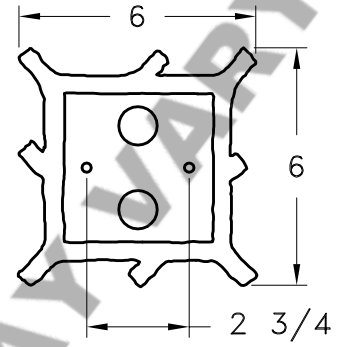

Location:

Product #: ID7013

MOUNTING

FLAT MOUNT

SHOWN WITH BRANCH MOTIF

BRANCH MOTIF OPTIONS:
RIGHT FACING SHOWN
LEFT FACING AVAILABLE

MO-AS

MO-BC

MO-GR

MO-MP

MO-PN

MO-OK

MO-VN

Visit hammerton.com for product options and specifications.

Mounting Style: D	Electrical Type: INCANDESCENT	<p>Mounting Detail</p> <p>2 3/4 O.C.</p> <p>CAUTION HARDWARE PACKET "D" MOUNTS DIRECTLY TO J-BOX.</p>
Approximate lbs.: 12	Bulb Qty: 2 Wattage: 40	
Finish: SEE WEB SITE FOR OPTIONS	Voltage: 120	
Top Diffuser: N/A	Socket Type: MEDIUM	
Bottom Diffuser: N/A	UL Location: DRY	
<p>All fixtures created by Hammerton are handcrafted by artisans. Dimensions may vary up to 1/8".</p> <p>©Copyright 2013. All rights in design, detail or invention of this drawing are reserved as the property of Hammerton. Any imitation or adaptation without written consent is strictly prohibited.</p> <p>Hammerton Inc. · 217 Wright Brothers Dr. · Salt Lake City, UT 84116 · (801) 973-8095</p>		