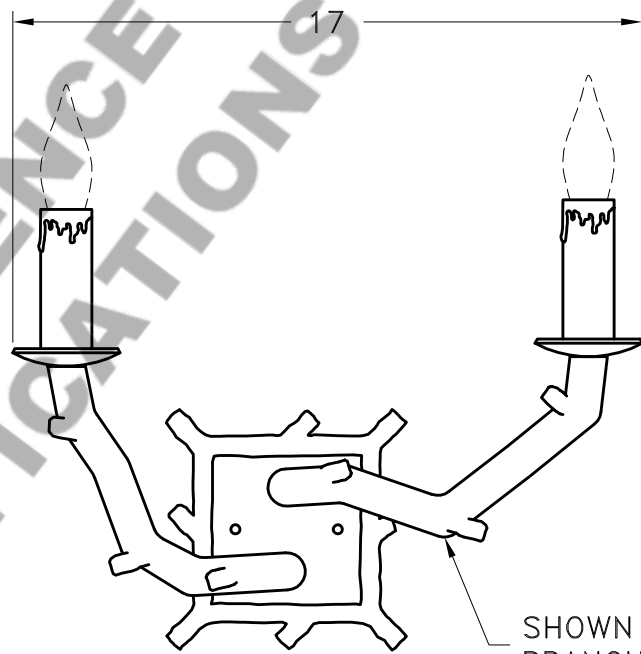

Location:

Product #: ID7013

MOUNTING

FLAT MOUNT

SHOWN WITH BRANCH MOTIF

BRANCH MOTIF OPTIONS:
RIGHT FACING SHOWN
LEFT FACING AVAILABLE

MO-AS

MO-BC

MO-GR

MO-MP

MO-PN

MO-OK

MO-VN

Visit hammerton.com for product options and specifications.

Mounting Style: D	Electrical Type: INCANDESCENT	<p>Mounting Detail</p> <p>2 3/4 O.C.</p> <p>CAUTION HARDWARE PACKET "D" MOUNTS DIRECTLY TO J-BOX.</p>
Approximate lbs.: 12	Bulb Qty: 2 Wattage: 40	
Finish: SEE WEB SITE FOR OPTIONS	Voltage: 120	
Top Diffuser: N/A	Socket Type: MEDIUM	
Bottom Diffuser: N/A	UL Location: DRY	
<p>All fixtures created by Hammerton are handcrafted by artisans. Dimensions may vary up to 1/8".</p> <p>©Copyright 2013. All rights in design, detail or invention of this drawing are reserved as the property of Hammerton. Any imitation or adaptation without written consent is strictly prohibited.</p> <p>Hammerton Inc. · 217 Wright Brothers Dr. · Salt Lake City, UT 84116 · (801) 973-8095</p>		