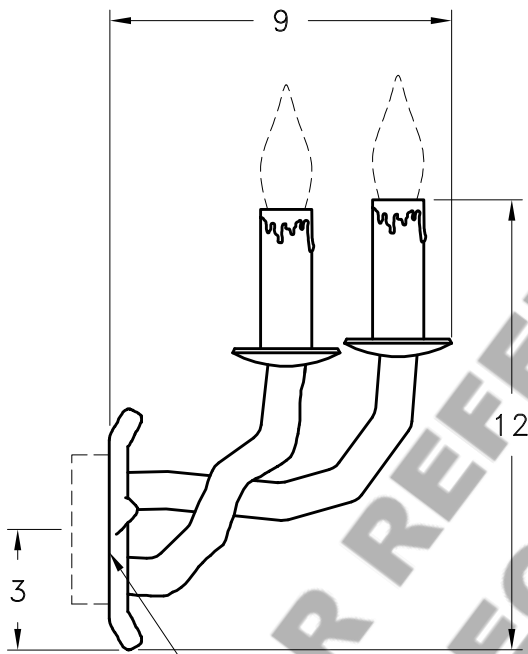

Location:

Product #: ID7013

MOUNTING

FLAT MOUNT

SHOWN WITH BRANCH MOTIF

BRANCH MOTIF OPTIONS:
RIGHT FACING SHOWN
LEFT FACING AVAILABLE

MO-AS

MO-BC

MO-GR

MO-MP

MO-PN

MO-OK

MO-VN

Visit hammerton.com for product options and specifications.

Mounting Style: D	Electrical Type: INCANDESCENT	<p>Mounting Detail</p> <p>2 3/4 O.C.</p> <p>CAUTION HARDWARE PACKET "D" MOUNTS DIRECTLY TO J-BOX.</p>
Approximate lbs.: 12	Bulb Qty: 2 Wattage: 40	
Finish: SEE WEB SITE FOR OPTIONS	Voltage: 120	
Top Diffuser: N/A	Socket Type: MEDIUM	
Bottom Diffuser: N/A	UL Location: DRY	
<p>All fixtures created by Hammerton are handcrafted by artisans. Dimensions may vary up to 1/8".</p> <p>©Copyright 2013. All rights in design, detail or invention of this drawing are reserved as the property of Hammerton. Any imitation or adaptation without written consent is strictly prohibited.</p> <p>Hammerton Inc. · 217 Wright Brothers Dr. · Salt Lake City, UT 84116 · (801) 973-8095</p>		