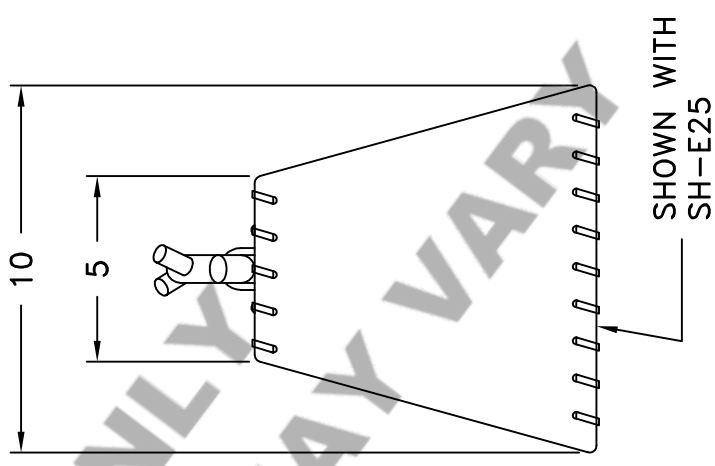

HAMMERTON

SPECIFICATION DRAWING

Location:

Product #: ID7014

Visit hammerton.com for product options and specifications.

| | |
|-----------------------------------------|---------------------------------------|
| Mounting Style: D | Electrical Type: INCANDESCENT |
| Approximate lbs.: 8 | Bulb Qty: 1 Wattage: 60 |
| Finish: SEE WEB SITE FOR OPTIONS | Voltage: 120 |
| Top Diffuser: OPEN | Socket Type: MEDIUM |
| Bottom Diffuser: OPEN | UL Location: DRY |

All fixtures created by Hammerton are handcrafted by artisans. Dimensions may vary up to $\frac{7}{8}$ ".

©Copyright 2013. All rights in design, detail or invention of this drawing are reserved as the property of Hammerton. Any imitation or adaptation without written consent is strictly prohibited.