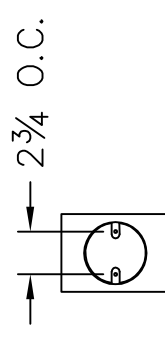

Mounting Detail

CAUTION
HARDWARE PACKET "D"
MOUNTS DIRECTLY TO
J-BOX.