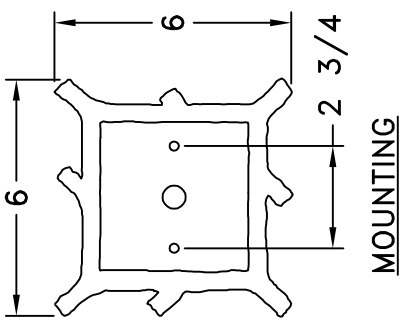

HAMMERTON

SPECIFICATION DRAWING

Location:

Product #: ID7014

Visit hammerton.com for product options and specifications.

| | |
|-----------------------------------------|---------------------------------------|
| Mounting Style: D | Electrical Type: INCANDESCENT |
| Approximate lbs.: 8 | Bulb Qty: 1 Wattage: 60 |
| Finish: SEE WEB SITE FOR OPTIONS | Voltage: 120 |
| Top Diffuser: OPEN | Socket Type: MEDIUM |
| Bottom Diffuser: OPEN | UL Location: DRY |

All fixtures created by Hammerton are handcrafted by artisans. Dimensions may vary up to $\frac{7}{8}$ ".

©Copyright 2013. All rights in design, detail or invention of this drawing are reserved as the property of Hammerton. Any imitation or adaptation without written consent is strictly prohibited.