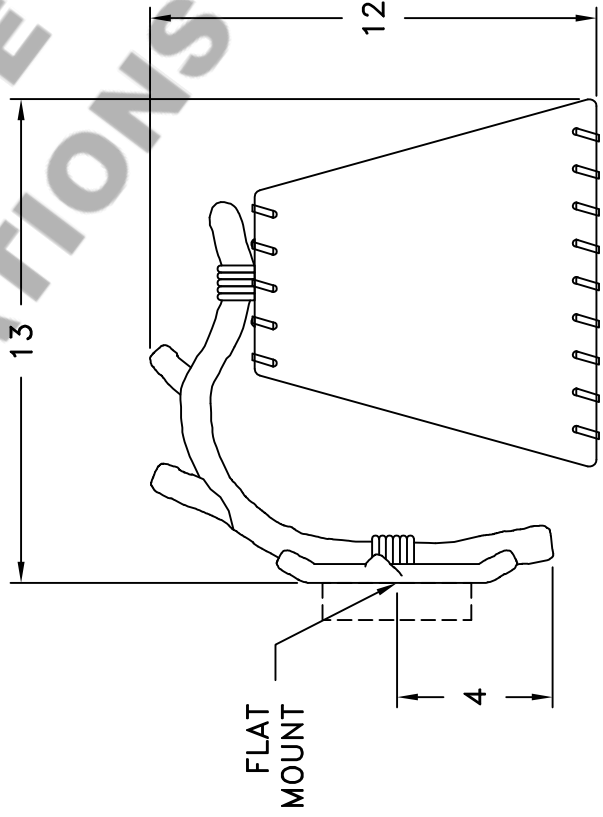

HAMMERTON

SPECIFICATION DRAWING

Location:

Product #: ID7014

Visit hammerton.com for product options and specifications.

| | |
|-----------------------------------------|---------------------------------------|
| Mounting Style: D | Electrical Type: INCANDESCENT |
| Approximate lbs.: 8 | Bulb Qty: 1 Wattage: 60 |
| Finish: SEE WEB SITE FOR OPTIONS | Voltage: 120 |
| Top Diffuser: OPEN | Socket Type: MEDIUM |
| Bottom Diffuser: OPEN | UL Location: DRY |

All fixtures created by Hammerton are handcrafted by artisans. Dimensions may vary up to $\frac{7}{8}$ ".

©Copyright 2013. All rights in design, detail or invention of this drawing are reserved as the property of Hammerton. Any imitation or adaptation without written consent is strictly prohibited.