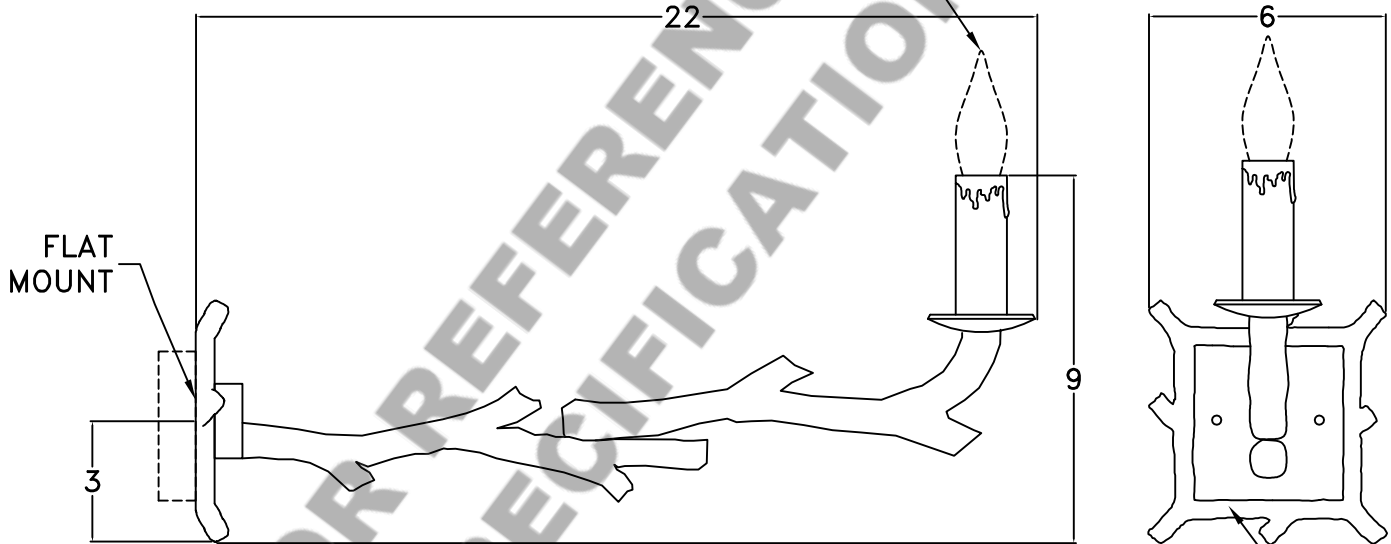

Location:

Product #: ID7015

MOUNTING

SEE WEBSITE FOR SHADE OPTIONS

SHOWN WITH BRANCH MOTIF

Visit hammerton.com for product options and specifications.

Mounting Style: D	Electrical Type: INCANDESCENT
Approximate lbs.: 10	Bulb Qty: 1 Wattage: 40
Finish: SEE WEB SITE FOR OPTIONS	Voltage: 120
Top Diffuser: N/A	Socket Type: MEDIUM
Bottom Diffuser: N/A	UL Location: DRY

Mounting Detail

CAUTION
HARDWARE PACKET "D"
MOUNTS DIRECTLY TO
J-BOX.

All fixtures created by Hammerton are handcrafted by artisans. Dimensions may vary up to 7/8".

©Copyright 2016. All rights in design, detail or invention of this drawing are reserved as the property of Hammerton. Any imitation or adaptation without written consent is strictly prohibited.