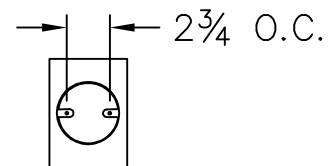

Location:

Product #: ID7015

MOUNTING

SEE WEBSITE FOR SHADE OPTIONS

SHOWN WITH BRANCH MOTIF

Visit hammerton.com for product options and specifications.

Mounting Style: D	Electrical Type: INCANDESCENT
Approximate lbs.: 10	Bulb Qty: 1 Wattage: 40
Finish: SEE WEB SITE FOR OPTIONS	Voltage: 120
Top Diffuser: N/A	Socket Type: MEDIUM
Bottom Diffuser: N/A	UL Location: DRY

Mounting Detail

CAUTION
HARDWARE PACKET "D"
MOUNTS DIRECTLY TO
J-BOX.

All fixtures created by Hammerton are handcrafted by artisans. Dimensions may vary up to 7/8".

©Copyright 2016. All rights in design, detail or invention of this drawing are reserved as the property of Hammerton. Any imitation or adaptation without written consent is strictly prohibited.