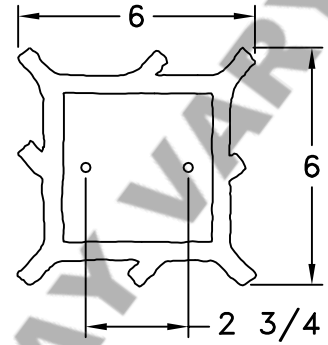

Location:

Product #: ID7015

MOUNTING

SEE WEBSITE FOR SHADE OPTIONS

SHOWN WITH BRANCH MOTIF

Visit hammerton.com for product options and specifications.

Mounting Style: D	Electrical Type: INCANDESCENT
Approximate lbs.: 10	Bulb Qty: 1 Wattage: 40
Finish: SEE WEB SITE FOR OPTIONS	Voltage: 120
Top Diffuser: N/A	Socket Type: MEDIUM
Bottom Diffuser: N/A	UL Location: DRY

Mounting Detail

CAUTION
HARDWARE PACKET "D"
MOUNTS DIRECTLY TO
J-BOX.

All fixtures created by Hammerton are handcrafted by artisans. Dimensions may vary up to 7/8".

©Copyright 2016. All rights in design, detail or invention of this drawing are reserved as the property of Hammerton. Any imitation or adaptation without written consent is strictly prohibited.