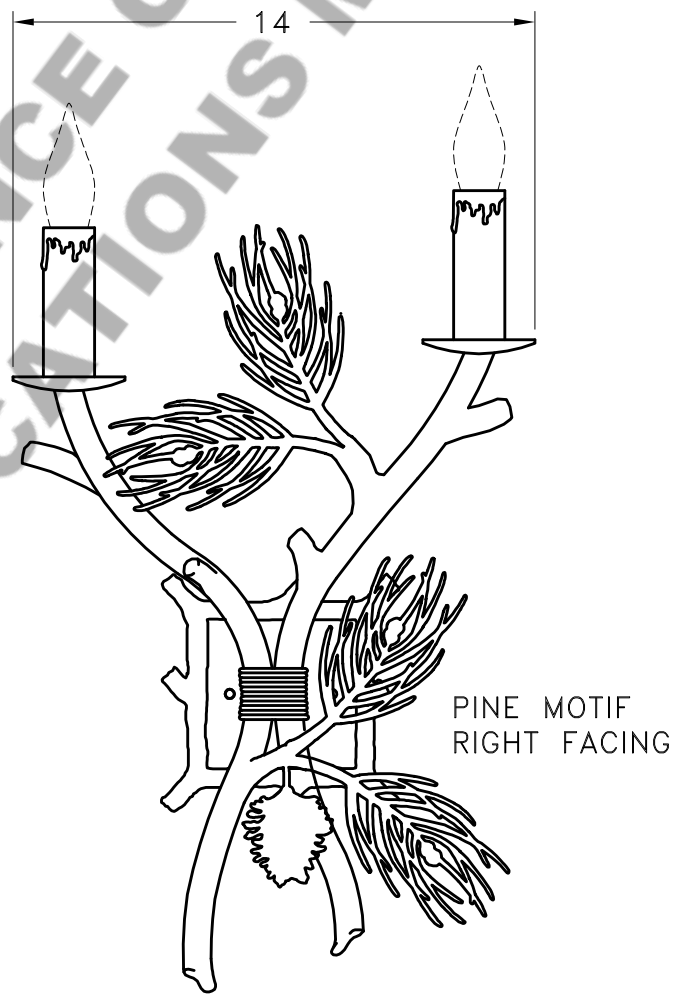

Location:

Product #: ID7137

Visit hammerton.com for product options and specifications.

Mounting Style: D	Electrical Type: INCANDESCENT
Approximate lbs.: 15	Bulb Qty: 2 Wattage: 40
Finish: SEE WEB SITE FOR OPTIONS	Voltage: 120
Top Diffuser: N/A	Socket Type: MEDIUM
Bottom Diffuser: N/A	UL Location: DRY

Mounting Detail

CAUTION
HARDWARE PACKET "D" MOUNTS
DIRECTLY TO J-BOX.

All fixtures created by Hammerton are handcrafted by artisans. Dimensions may vary up to 7/8".

©Copyright 2013. All rights in design, detail or invention of this drawing are reserved as the property of Hammerton. Any imitation or adaptation without written consent is strictly prohibited.