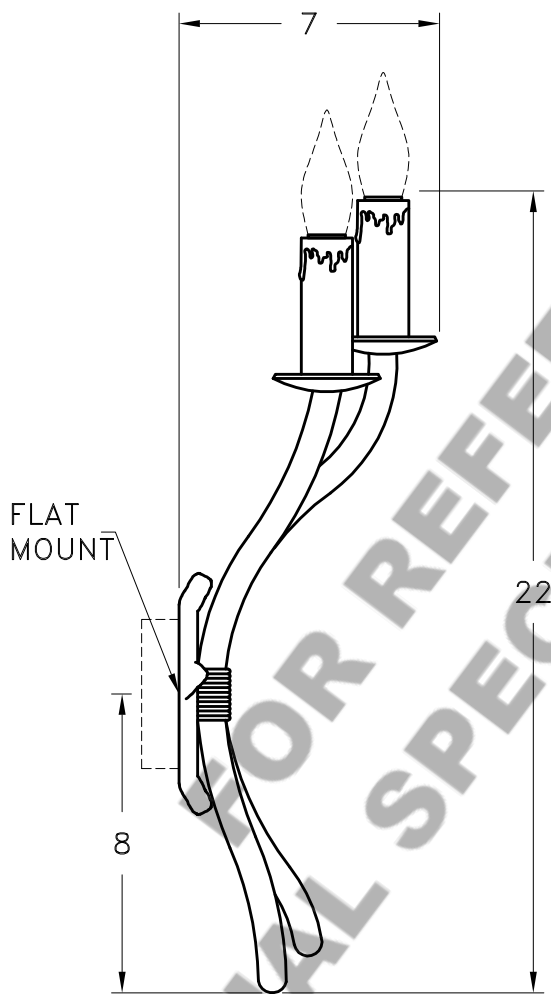

Location:

Product #: ID7137

Visit hammerton.com for product options and specifications.

Mounting Style: D	Electrical Type: INCANDESCENT
Approximate lbs.: 15	Bulb Qty: 2 Wattage: 40
Finish: SEE WEB SITE FOR OPTIONS	Voltage: 120
Top Diffuser: N/A	Socket Type: MEDIUM
Bottom Diffuser: N/A	UL Location: DRY

Mounting Detail

CAUTION
HARDWARE PACKET "D" MOUNTS
DIRECTLY TO J-BOX.

All fixtures created by Hammerton are handcrafted by artisans. Dimensions may vary up to 7/8".

©Copyright 2013. All rights in design, detail or invention of this drawing are reserved as the property of Hammerton. Any imitation or adaptation without written consent is strictly prohibited.