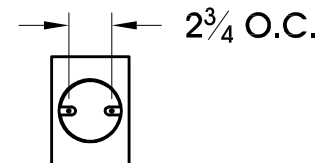

Location:

Product #: ID7137

Visit hammerton.com for product options and specifications.

Mounting Style: D	Electrical Type: INCANDESCENT
Approximate lbs.: 15	Bulb Qty: 2 Wattage: 40
Finish: SEE WEB SITE FOR OPTIONS	Voltage: 120
Top Diffuser: N/A	Socket Type: MEDIUM
Bottom Diffuser: N/A	UL Location: DRY

Mounting Detail

CAUTION
HARDWARE PACKET "D" MOUNTS
DIRECTLY TO J-BOX.

All fixtures created by Hammerton are handcrafted by artisans. Dimensions may vary up to 7/8".

©Copyright 2013. All rights in design, detail or invention of this drawing are reserved as the property of Hammerton. Any imitation or adaptation without written consent is strictly prohibited.