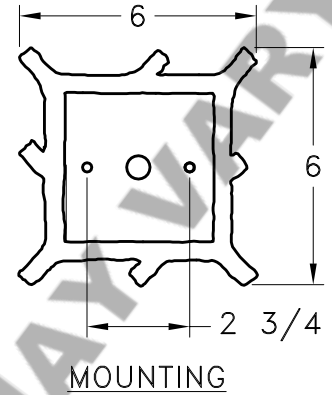

Location:

Product #: ID7137

Visit hammerton.com for product options and specifications.

Mounting Style: D	Electrical Type: INCANDESCENT
Approximate lbs.: 15	Bulb Qty: 2 Wattage: 40
Finish: SEE WEB SITE FOR OPTIONS	Voltage: 120
Top Diffuser: N/A	Socket Type: MEDIUM
Bottom Diffuser: N/A	UL Location: DRY

Mounting Detail

CAUTION
HARDWARE PACKET "D" MOUNTS
DIRECTLY TO J-BOX.

All fixtures created by Hammerton are handcrafted by artisans. Dimensions may vary up to 7/8".

©Copyright 2013. All rights in design, detail or invention of this drawing are reserved as the property of Hammerton. Any imitation or adaptation without written consent is strictly prohibited.