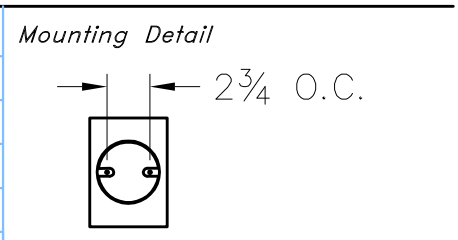

Location:

Product #: ID8013

Visit hammerton.com for product options and specifications.

Mounting Style: D	Electrical Type: INCANDESCENT
Approximate lbs.: 15	Bulb Qty: 1 Wattage: 60
Finish: SEE WEB SITE FOR OPTIONS	Voltage: 120
Top Diffuser: OPEN	Socket Type: MEDIUM
Bottom Diffuser: OPEN	UL Location: DRY

CAUTION
HARDWARE PACKET "D"
MOUNTS DIRECTLY TO
J-BOX.

All fixtures created by Hammerton are handcrafted by artisans. Dimensions may vary up to 7/8".

©Copyright 2013. All rights in design, detail or invention of this drawing are reserved as the property of Hammerton. Any imitation or adaptation without written consent is strictly prohibited.