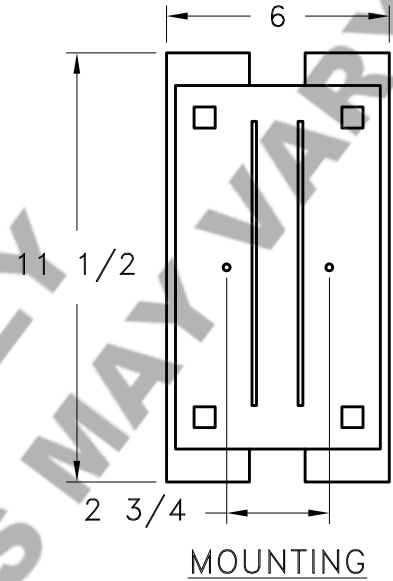

Location:

Product #: ID8013

Visit hammerton.com for product options and specifications.

Mounting Style: D	Electrical Type: INCANDESCENT
Approximate lbs.: 15	Bulb Qty: 1 Wattage: 60
Finish: SEE WEB SITE FOR OPTIONS	Voltage: 120
Top Diffuser: OPEN	Socket Type: MEDIUM
Bottom Diffuser: OPEN	UL Location: DRY

CAUTION
HARDWARE PACKET "D"
MOUNTS DIRECTLY TO
J-BOX.

All fixtures created by Hammerton are handcrafted by artisans. Dimensions may vary up to 7/8".

©Copyright 2013. All rights in design, detail or invention of this drawing are reserved as the property of Hammerton. Any imitation or adaptation without written consent is strictly prohibited.