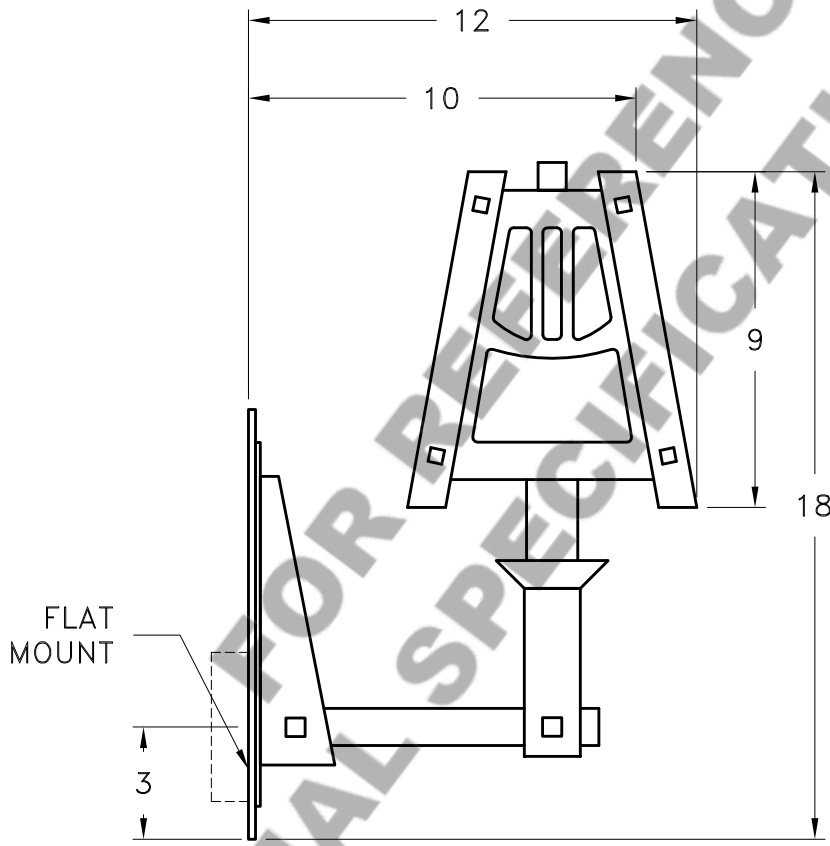

Location:

Product #: ID8013

Visit hammerton.com for product options and specifications.

Mounting Style: D	Electrical Type: INCANDESCENT
Approximate lbs.: 15	Bulb Qty: 1 Wattage: 60
Finish: SEE WEB SITE FOR OPTIONS	Voltage: 120
Top Diffuser: OPEN	Socket Type: MEDIUM
Bottom Diffuser: OPEN	UL Location: DRY

CAUTION
HARDWARE PACKET "D"
MOUNTS DIRECTLY TO
J-BOX.

All fixtures created by Hammerton are handcrafted by artisans. Dimensions may vary up to 7/8".

©Copyright 2013. All rights in design, detail or invention of this drawing are reserved as the property of Hammerton. Any imitation or adaptation without written consent is strictly prohibited.