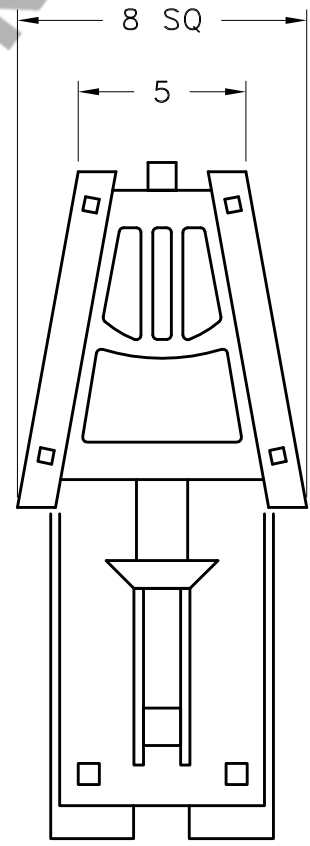

Location:

Product #: ID8013

Visit hammerton.com for product options and specifications.

Mounting Style: D	Electrical Type: INCANDESCENT
Approximate lbs.: 15	Bulb Qty: 1 Wattage: 60
Finish: SEE WEB SITE FOR OPTIONS	Voltage: 120
Top Diffuser: OPEN	Socket Type: MEDIUM
Bottom Diffuser: OPEN	UL Location: DRY

CAUTION
HARDWARE PACKET "D"
MOUNTS DIRECTLY TO
J-BOX.

All fixtures created by Hammerton are handcrafted by artisans. Dimensions may vary up to 7/8".

©Copyright 2013. All rights in design, detail or invention of this drawing are reserved as the property of Hammerton. Any imitation or adaptation without written consent is strictly prohibited.