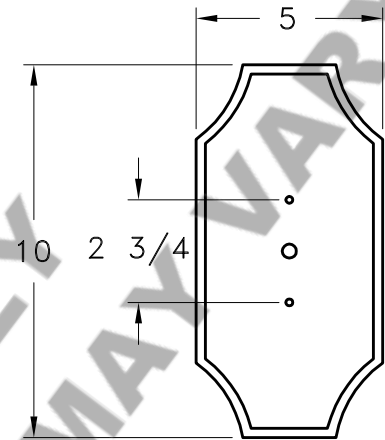

Location:

Product #: ID8037

MOUNTING

Visit hammerton.com for product options and specifications.

Mounting Style: D	Electrical Type: INCANDESCENT	Mounting Detail 
Approximate lbs.: 8	Bulb Qty: 2 Wattage: 40	
Finish: SEE WEB SITE FOR OPTIONS	Voltage: 120	
Top Diffuser: N/A	Socket Type: MEDIUM	
Bottom Diffuser: N/A	UL Location: DRY	

All fixtures created by Hammerton are handcrafted by artisans. Dimensions may vary up to 7/8".

©Copyright 2013. All rights in design, detail or invention of this drawing are reserved as the property of Hammerton. Any imitation or adaptation without written consent is strictly prohibited.