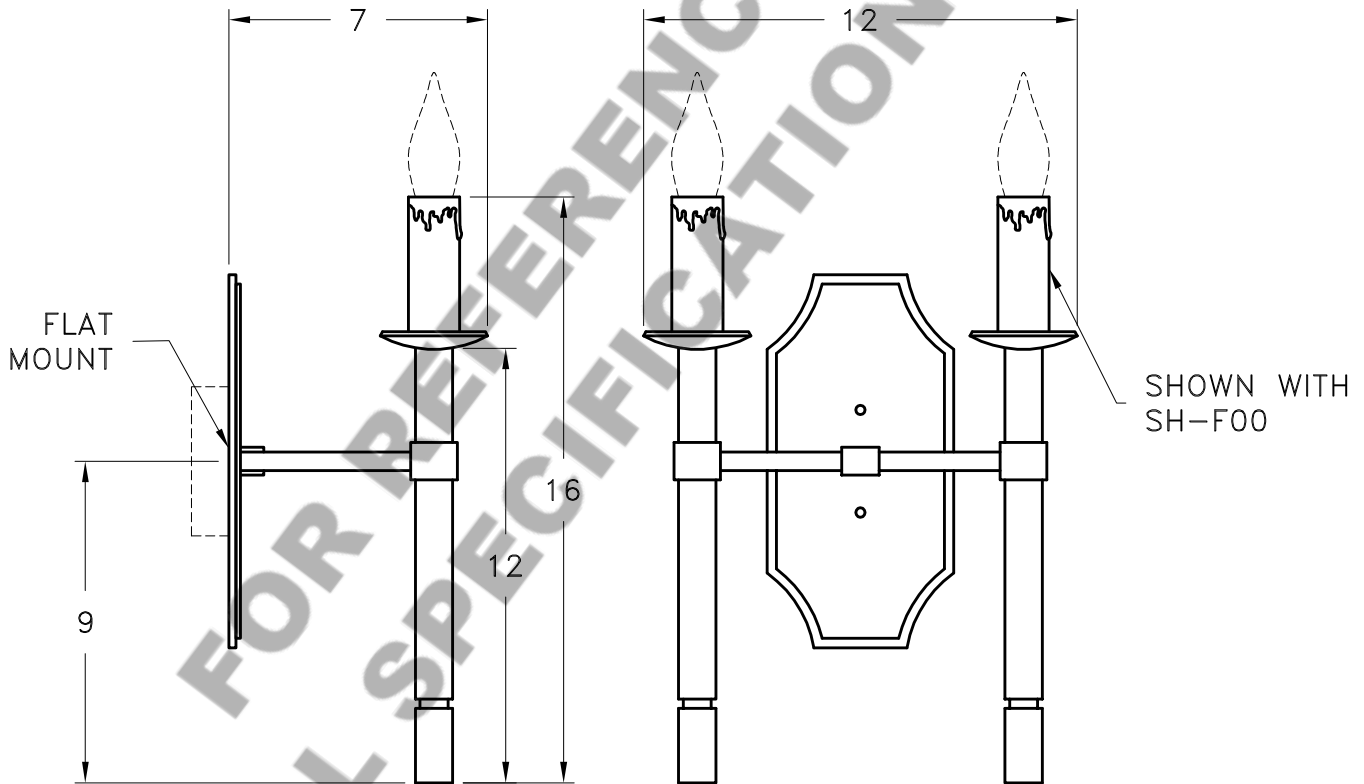

Location:

Product #: ID8037

MOUNTING

Visit hammerton.com for product options and specifications.

Mounting Style: D	Electrical Type: INCANDESCENT	Mounting Detail 
Approximate lbs.: 8	Bulb Qty: 2 Wattage: 40	
Finish: SEE WEB SITE FOR OPTIONS	Voltage: 120	
Top Diffuser: N/A	Socket Type: MEDIUM	
Bottom Diffuser: N/A	UL Location: DRY	

All fixtures created by Hammerton are handcrafted by artisans. Dimensions may vary up to 7/8".

©Copyright 2013. All rights in design, detail or invention of this drawing are reserved as the property of Hammerton. Any imitation or adaptation without written consent is strictly prohibited.

CAUTION
HARDWARE PACKET "D"
MOUNTS DIRECTLY TO
J-BOX.