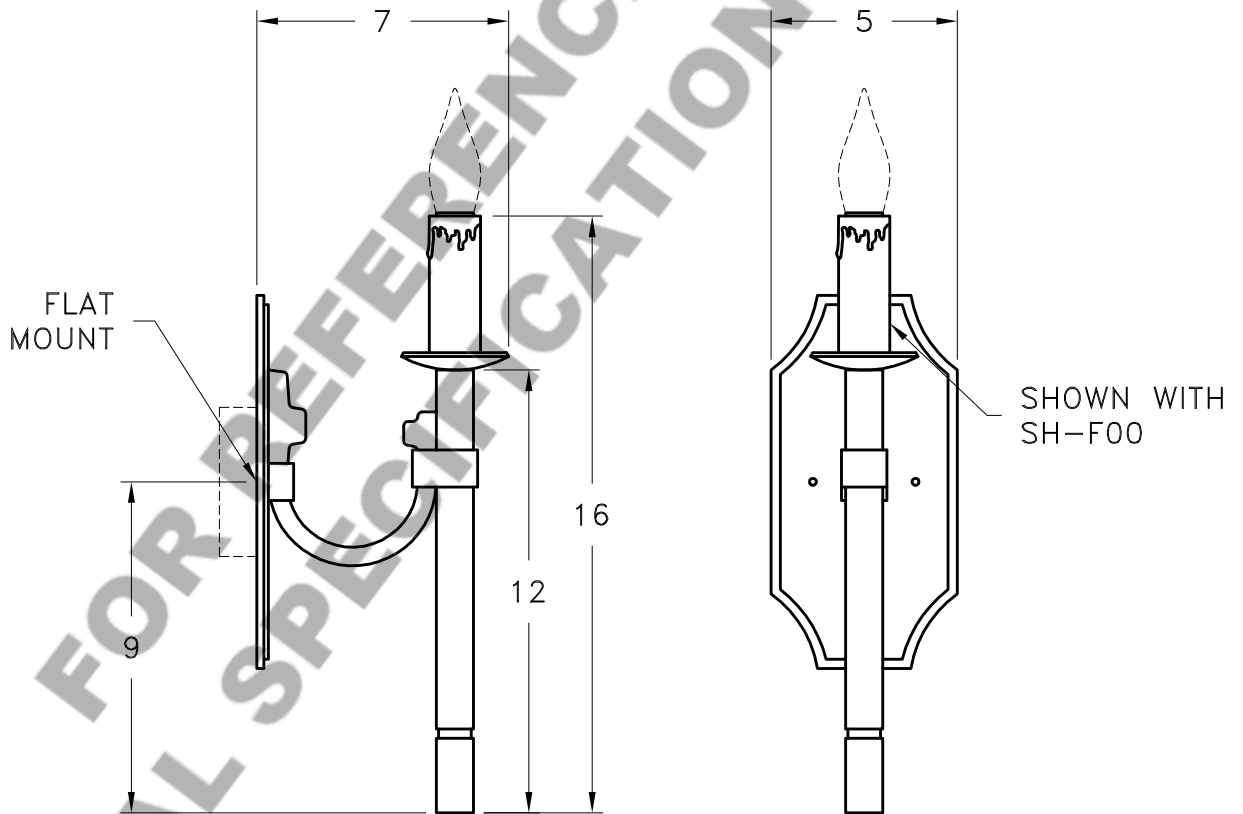

Location:

Product #: ID8044

MOUNTING

Visit [hammerton.com](http://hammerton.com) for product options and specifications.

Mounting Style: D	Electrical Type: INCANDESCENT	Mounting Detail 
Approximate lbs.: 6	Bulb Qty: 1    Wattage: 40	
Finish: SEE WEB SITE FOR OPTIONS	Voltage: 120	
Top Diffuser: N/A	Socket Type: MEDIUM	
Bottom Diffuser: N/A	UL Location: DRY	
All fixtures created by Hammerton are handcrafted by artisans. Dimensions may vary up to $\frac{7}{8}$ ".		
©Copyright 2013. All rights in design, detail or invention of this drawing are reserved as the property of Hammerton. Any imitation or adaptation without written consent is strictly prohibited.		
Hammerton Inc. · 217 Wright Brothers Dr. · Salt Lake City, UT 84116 · (801) 973-8095		

**CAUTION**  
 HARDWARE PACKET "D"  
 MOUNTS DIRECTLY TO  
 J-BOX.