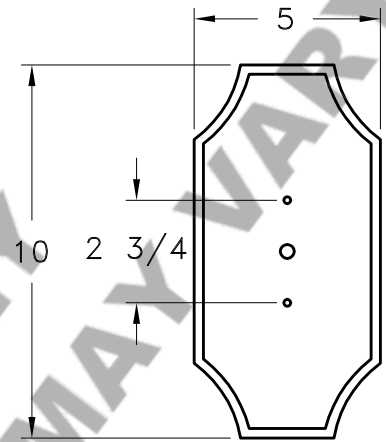

Location:

Product #: ID8044

MOUNTING

Visit [hammerton.com](http://hammerton.com) for product options and specifications.

Mounting Style: D	Electrical Type: INCANDESCENT	Mounting Detail 
Approximate lbs.: 6	Bulb Qty: 1    Wattage: 40	
Finish: SEE WEB SITE FOR OPTIONS	Voltage: 120	
Top Diffuser: N/A	Socket Type: MEDIUM	
Bottom Diffuser: N/A	UL Location: DRY	
All fixtures created by Hammerton are handcrafted by artisans. Dimensions may vary up to $\frac{7}{8}$ ".		
©Copyright 2013. All rights in design, detail or invention of this drawing are reserved as the property of Hammerton. Any imitation or adaptation without written consent is strictly prohibited.		
Hammerton Inc. · 217 Wright Brothers Dr. · Salt Lake City, UT 84116 · (801) 973-8095		

**CAUTION**  
 HARDWARE PACKET "D"  
 MOUNTS DIRECTLY TO  
 J-BOX.