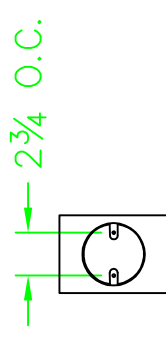

CAUTION
HARDWARE PACKET "D"
MOUNTS DIRECTLY TO
J-BOX.