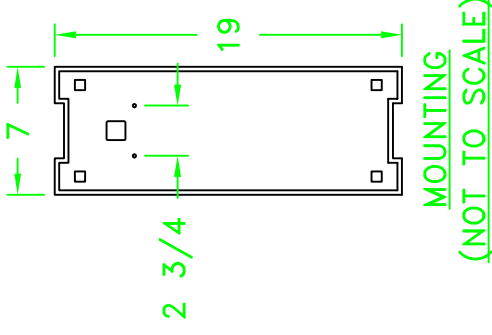

HAMMERTON

SPECIFICATION DRAWING

Location:

Product #: ID8089

Visit hammerton.com for product options and specifications.

Mounting Style:	FLAT	Electrical Type:	INCANDESCENT	Mounting Detail	
Approximate lbs.:	15	Bulb Qty:	1	Wattage:	60
Finish:	SEE WEB SITE FOR OPTIONS	Voltage:	120		
Top Diffuser:	OPEN	Socket Type:	MEDIUM		
Bottom Diffuser:	FINE MESH	UL Location:	DRY		

All fixtures created by Hammerton are handcrafted by artisans. Dimensions may vary up to 1/8".

©Copyright 2016. All rights in design, detail or invention of this drawing are reserved as the property of Hammerton. Any limitation or adaptation without written consent is strictly prohibited.