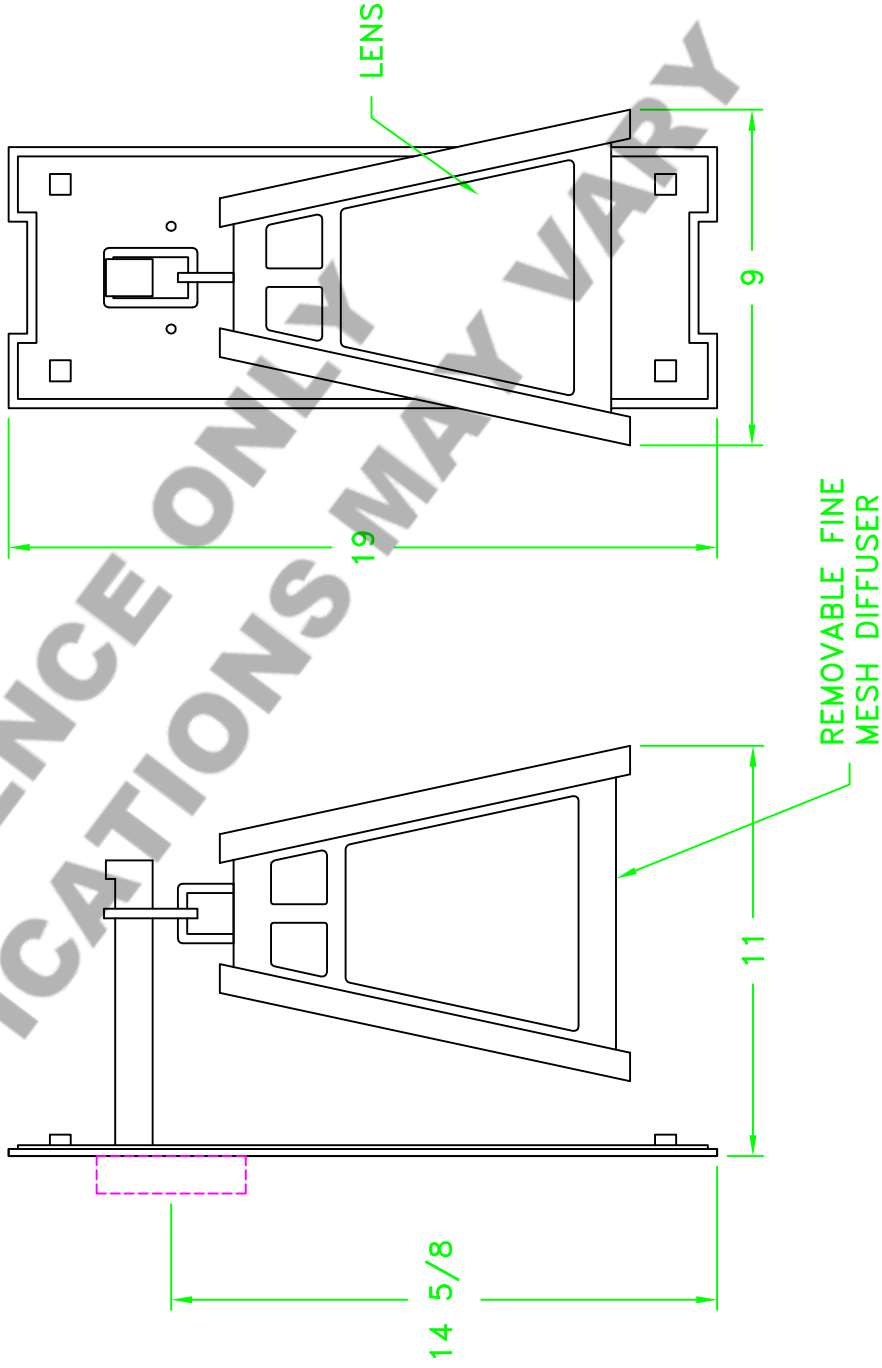

HAMMERTON

SPECIFICATION DRAWING

Location:

Product #: ID8089

Visit hammerton.com for product options and specifications.

Mounting Style:	FLAT	Electrical Type:	INCANDESCENT	Mounting Detail	
Approximate lbs.:	15	Bulb Qty:	1	Wattage:	60
Finish:	SEE WEB SITE FOR OPTIONS	Voltage:	120		
Top Diffuser:	OPEN	Socket Type:	MEDIUM		
Bottom Diffuser:	FINE MESH	UL Location:	DRY		

All fixtures created by Hammerton are handcrafted by artisans. Dimensions may vary up to 1/8".

©Copyright 2016. All rights in design, detail or invention of this drawing are reserved as the property of Hammerton. Any limitation or adaptation without written consent is strictly prohibited.