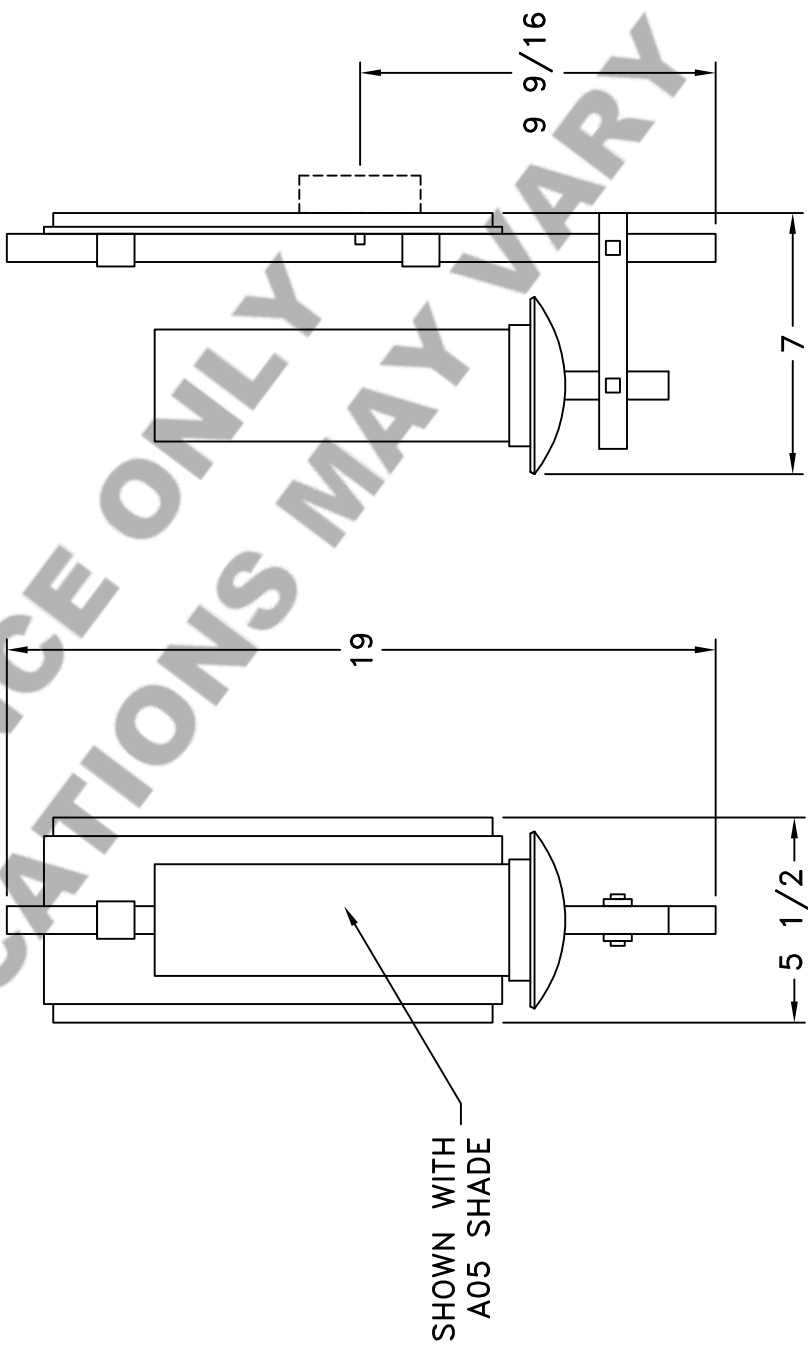

Location:

Product #: ID8108

Visit hammerton.com for product options and specifications.

Mounting Style: D	Electrical Type: INCANDESCENT
Approximate lbs.: 15	Bulb Qty: 1 Wattage: SEE SHADE
Finish: SEE WEB SITE FOR OPTIONS	Voltage: 120
Top Diffuser: OPEN	Socket Type: MEDIUM
Bottom Diffuser: N/A	UL Location: DRY

All fixtures created by Hammerton are handcrafted by artisans. Dimensions may vary up to 1/8".
 ©Copyright 2016. All rights in design, detail or invention of this drawing are reserved as the property of Hammerton. Any limitation or adaptation without written consent is strictly prohibited.