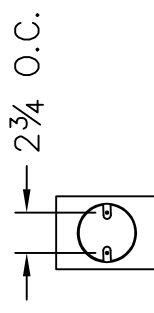

Mounting Detail

CAUTION
HARDWARE PACKET "D"
MOUNTS DIRECTLY TO
J-BOX.