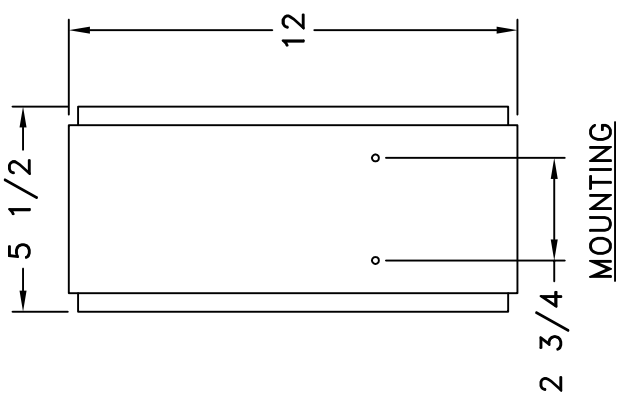

Location:

Product #: ID8108

Visit hammerton.com for product options and specifications.

Mounting Style: D	Electrical Type: INCANDESCENT
Approximate lbs.: 15	Bulb Qty: 1 Wattage: SEE SHADE
Finish: SEE WEB SITE FOR OPTIONS	Voltage: 120
Top Diffuser: OPEN	Socket Type: MEDIUM
Bottom Diffuser: N/A	UL Location: DRY

All fixtures created by Hammerton are handcrafted by artisans. Dimensions may vary up to 1/8".
 ©Copyright 2016. All rights in design, detail or invention of this drawing are reserved as the property of Hammerton. Any limitation or adaptation without written consent is strictly prohibited.