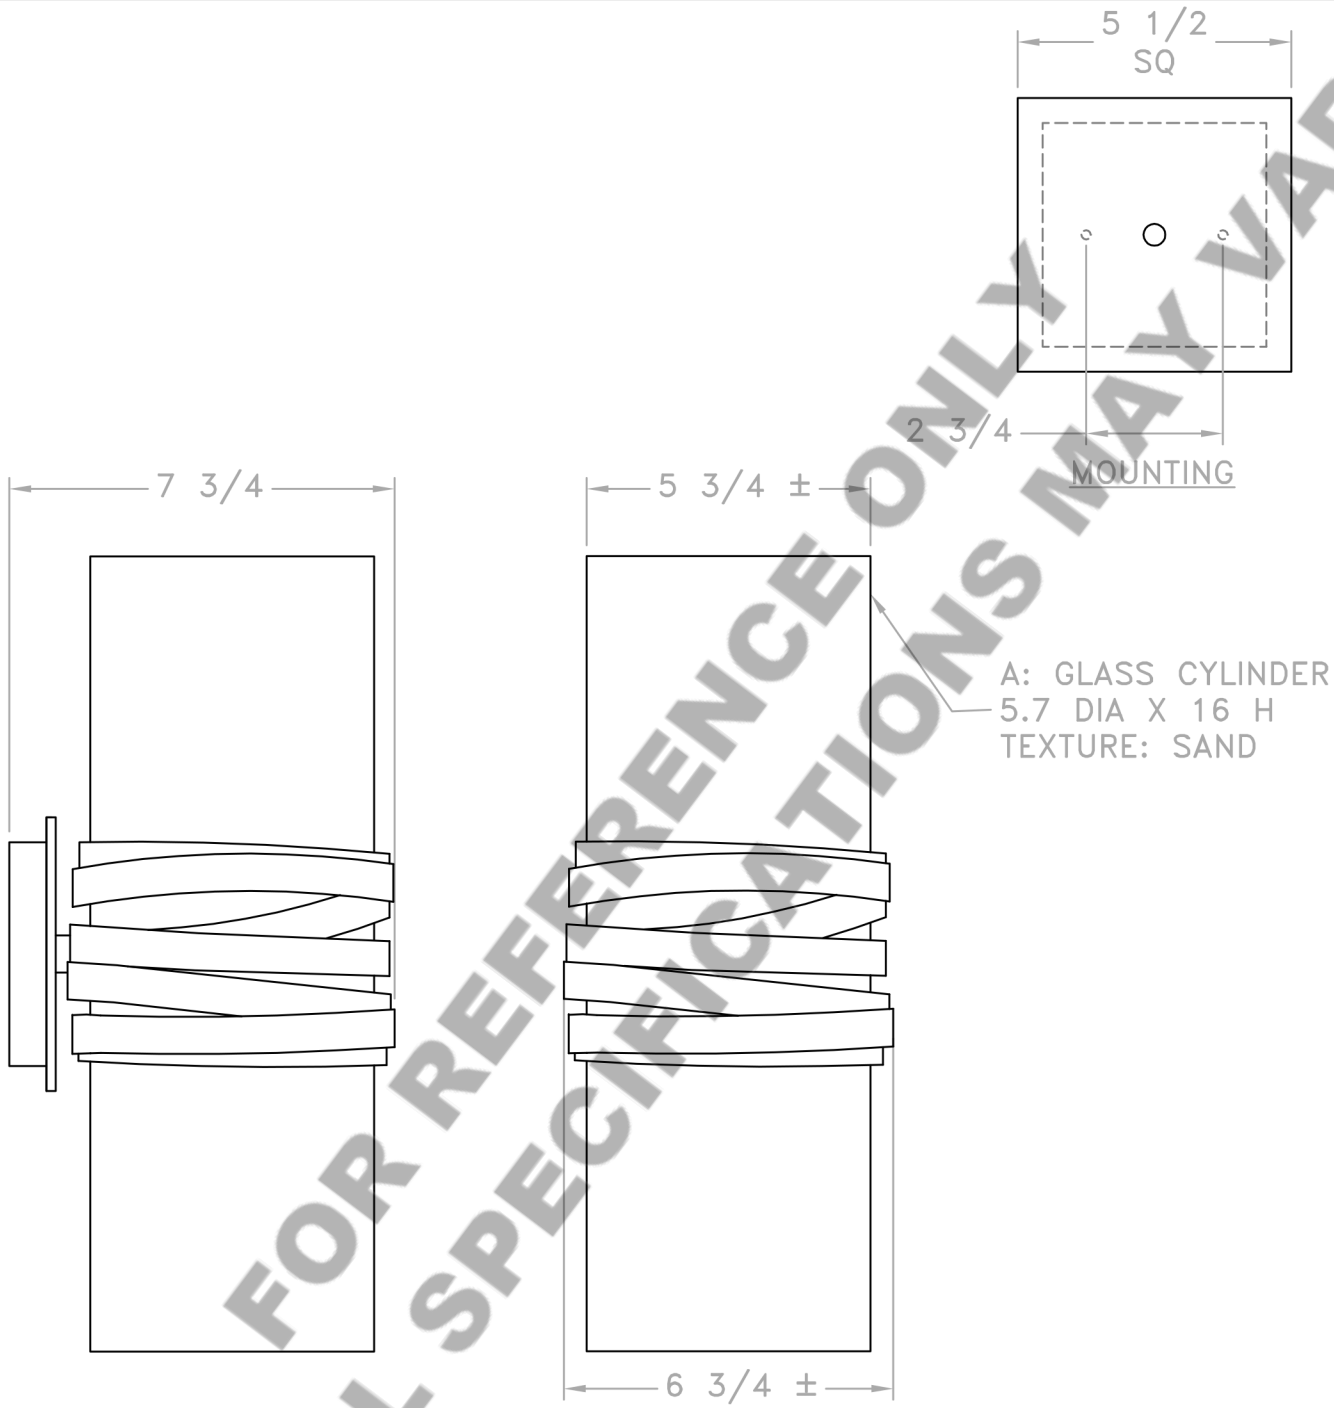

Location:	Product Name: CYCLONE I SCONCE Product #: IDA2008
-----------	--

Visit [lightspann.com](http://lightspann.com) for product options and specifications.

Mounting Style: D	Electrical Type: INCANDESCENT
Approximate lbs.: 25	Bulb Qty: 2    Wattage: 60
Finish: SEE WEB SITE FOR OPTIONS	Voltage: 120
Top Diffuser: OPEN	Socket Type: CANDELABRA
Bottom Diffuser: OPEN	UL Location: DRY

Mounting Detail

**CAUTION**  
HARDWARE PACKET "D"  
MOUNTS DIRECTLY TO  
J-BOX.

All fixtures created by Lightspann are handcrafted by artisans. Dimensions may vary up to 7/8".

©Copyright 2012. All rights in design, detail or invention of this drawing are reserved as the property of Lightspann. Any imitation or adaptation without written consent is strictly prohibited.