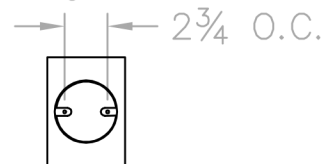

Location:	Product Name: CYCLONE I SCONCE Product #: IDA2008
-----------	--

Visit [lightspann.com](http://lightspann.com) for product options and specifications.

Mounting Style: D	Electrical Type: INCANDESCENT
Approximate lbs.: 25	Bulb Qty: 2    Wattage: 60
Finish: SEE WEB SITE FOR OPTIONS	Voltage: 120
Top Diffuser: OPEN	Socket Type: CANDELABRA
Bottom Diffuser: OPEN	UL Location: DRY

Mounting Detail

**CAUTION**  
HARDWARE PACKET "D"  
MOUNTS DIRECTLY TO  
J-BOX.

All fixtures created by Lightspann are handcrafted by artisans. Dimensions may vary up to 7/8".

©Copyright 2012. All rights in design, detail or invention of this drawing are reserved as the property of Lightspann. Any imitation or adaptation without written consent is strictly prohibited.