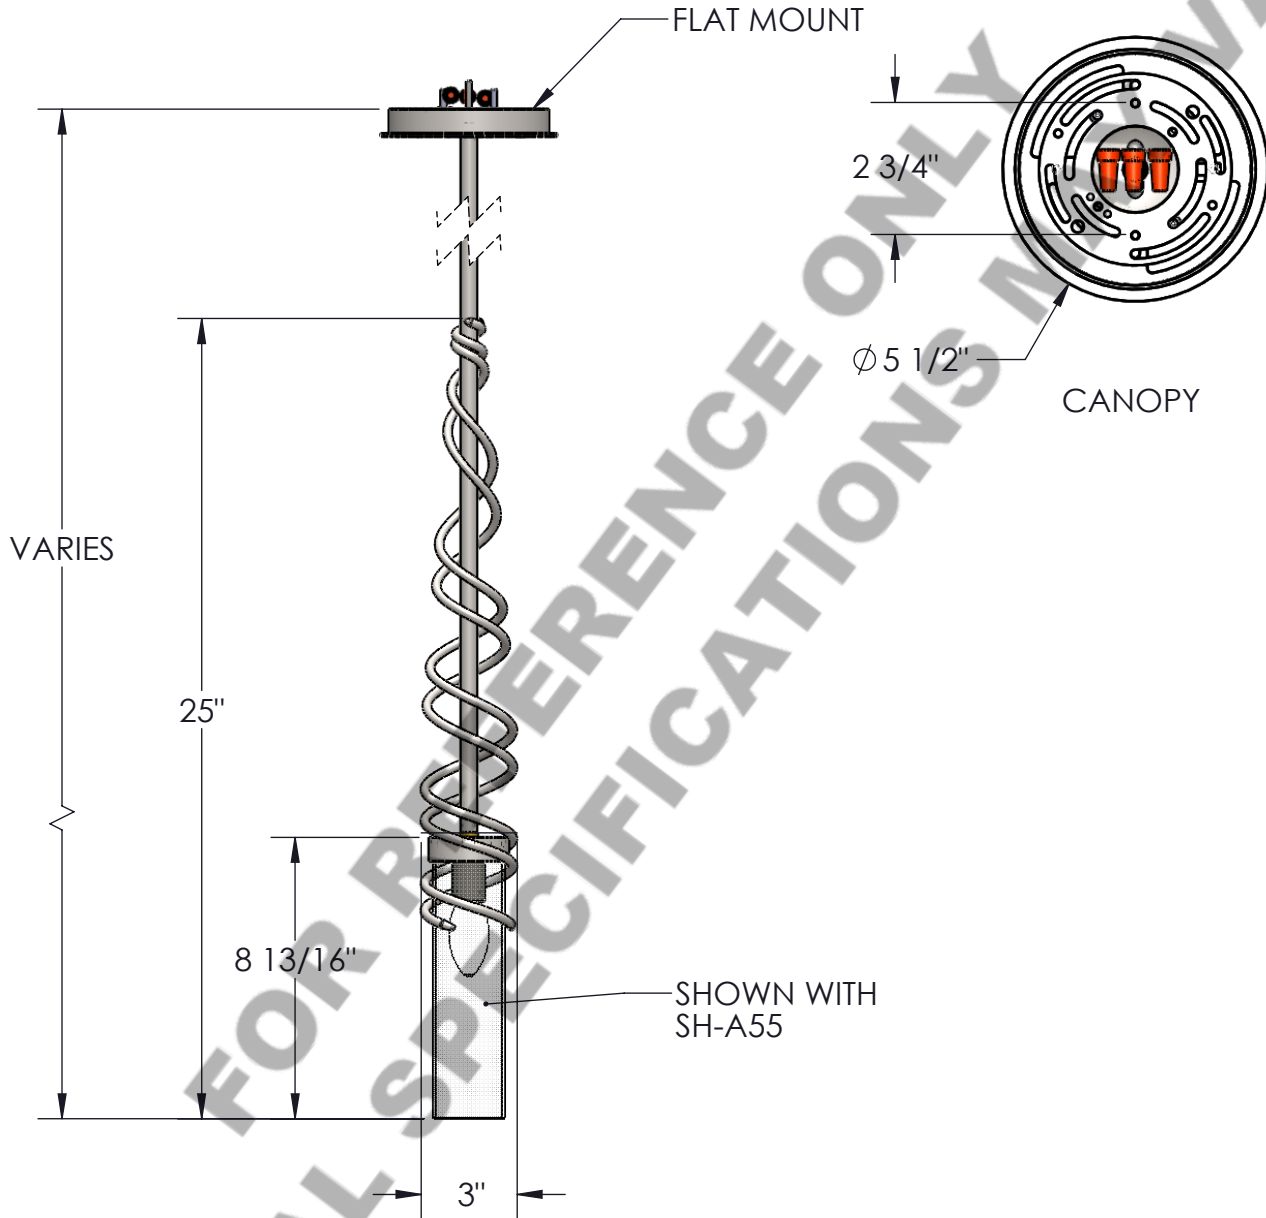

Approved By:

Product #: LA1022

Date: 8/14/2017 (A)

Mounting Style: FLAT	Electrical Type: INCANDESCENT
Approximate lbs.: 5	Bulb Qty: 1    Wattage: 40
Finish: SEE WEBSITE FOR OPTIONS	Voltage: 120
Top Diffuser: N/A	Socket Type: E12
Bottom Diffuser: N/A	UL Location: DRY

Mounting Detail

**CAUTION**

HARDWARE PACKET "J" MOUNTS DIRECTLY TO J-BOX.

All fixtures created by Hammerton are handcrafted by artisans—dimensions may vary.

© Copyright 2015. All rights in design, detail or invention of this drawing are reserved as the property of Hammerton. Any imitation or adaptation without written consent is strictly prohibited.