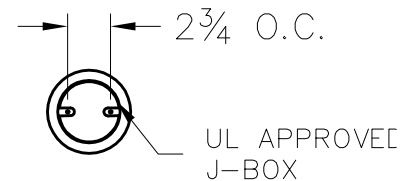

Location:

Product #: LA1025

Visit hammerton.com for product options and specifications.

Mounting Style: J	Electrical Type: INCANDESCENT
Approximate lbs.: 22	Bulb Qty: 1 Wattage: 60
Finish: SEE WEB SITE FOR OPTIONS	Voltage: 120
Top Diffuser: STEEL	Socket Type: MEDIUM
Bottom Diffuser: OPEN	UL Location: DRY

Mounting Detail

CAUTION

HARDWARE PACKET "J" MOUNTS DIRECTLY TO J-BOX.

All fixtures created by Hammerton are handcrafted by artisans. Dimensions may vary up to 7/8".

©Copyright 2013. All rights in design, detail or invention of this drawing are reserved as the property of Hammerton. Any imitation or adaptation without written consent is strictly prohibited.