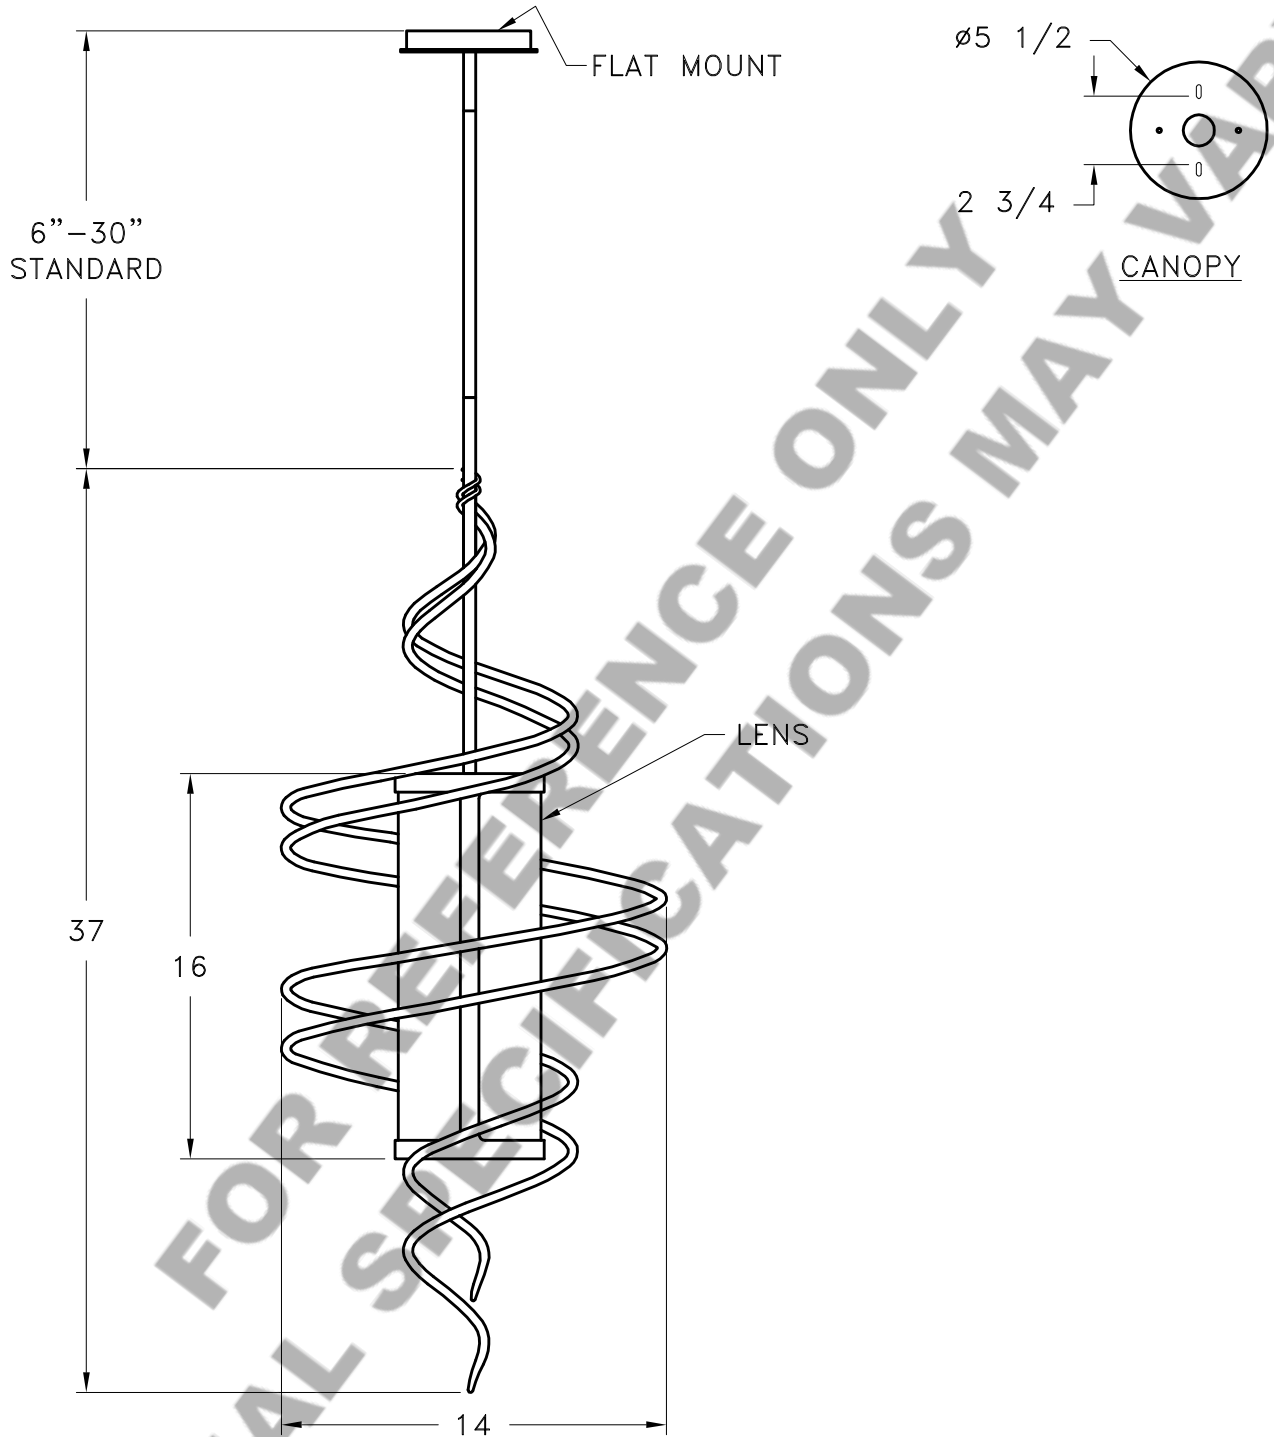

Location:

Product #: LA1025

Visit hammerton.com for product options and specifications.

Mounting Style: J	Electrical Type: INCANDESCENT
Approximate lbs.: 22	Bulb Qty: 1 Wattage: 60
Finish: SEE WEB SITE FOR OPTIONS	Voltage: 120
Top Diffuser: STEEL	Socket Type: MEDIUM
Bottom Diffuser: OPEN	UL Location: DRY

Mounting Detail

CAUTION

HARDWARE PACKET "J" MOUNTS DIRECTLY TO J-BOX.

All fixtures created by Hammerton are handcrafted by artisans. Dimensions may vary up to 7/8".

©Copyright 2013. All rights in design, detail or invention of this drawing are reserved as the property of Hammerton. Any imitation or adaptation without written consent is strictly prohibited.