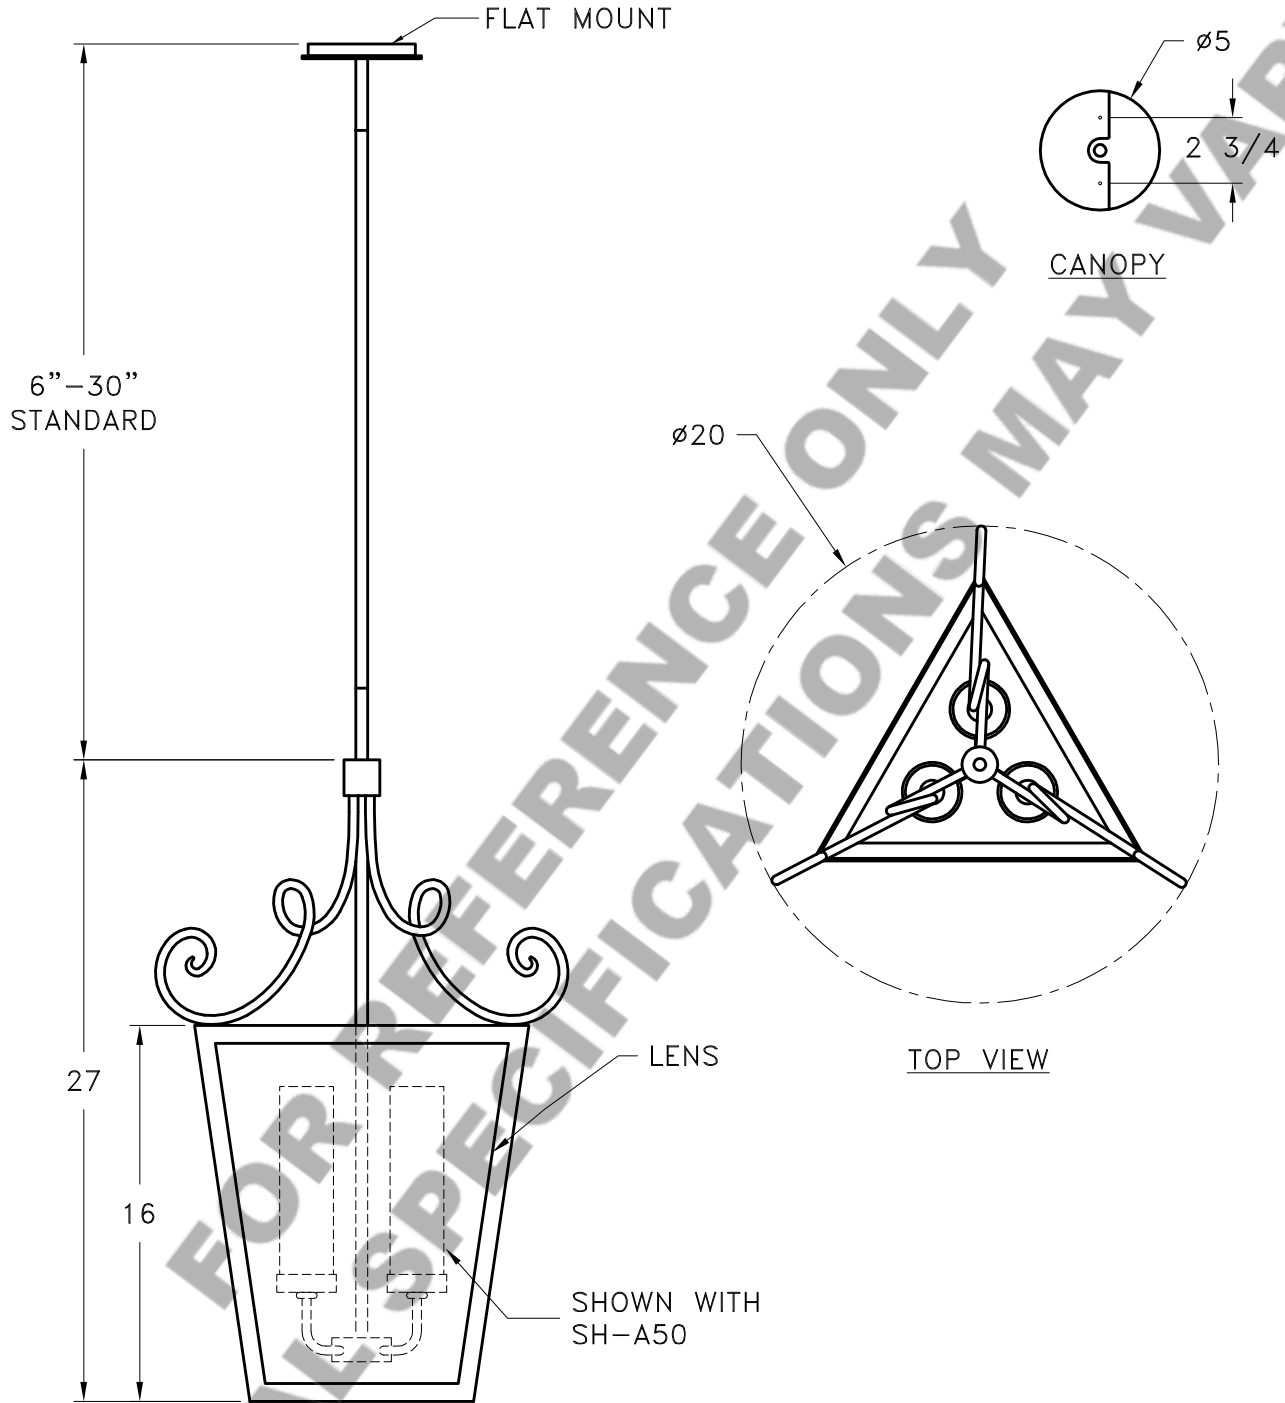

Location:

Product #: LA1026

Visit hammerton.com for product options and specifications.

Mounting Style: J	Electrical Type: INCANDESCENT
Approximate lbs.: 35	Bulb Qty: 3 Wattage: SEE SHADE
Finish: SEE WEB SITE FOR OPTIONS	Voltage: 120
Top Diffuser: OPEN	Socket Type: CANDELABRA
Bottom Diffuser: OPEN	UL Location: DRY

All fixtures created by Hammerton are handcrafted by artisans. Dimensions may vary up to 7/8".

©Copyright 2013. All rights in design, detail or invention of this drawing are reserved as the property of Hammerton. Any imitation or adaptation without written consent is strictly prohibited.