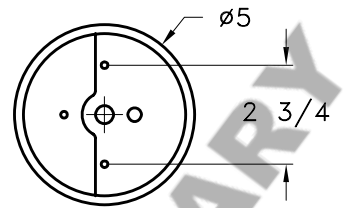

HAMMERTON

MOUNTING DETAIL

STANDARD FLAT MOUNT CANOPY

36" OF 1/4" CHAIN

MICA

MOUNTING SPECIFICATION NOTES:

UL APPROVED J-BOX

CAUTION
HARDWARE PACKET "J" MOUNTS DIRECTLY TO J-BOX.

ELECTRICAL SPECIFICATION NOTES:

**ELECTRICAL: 1-100 WATT MAX
EDISON BASE
120v TYPICAL**

Light Bulb NOT Included

CATALOG # LA6008-BR-M

APPROXIMATE WEIGHT: 15 Lbs.

HARDWARE PACKET: J

SHADE MATERIAL : MICA

UL RATING: DAMP

DIMENSION TOLERANCE $\pm 7/8"$.

www.hammerton.com

© Copyright 2006, All rights in design, detail or invention of this drawing are reserved as the property of Hammerton. Any imitation or adaptation without written consent is strictly prohibited.