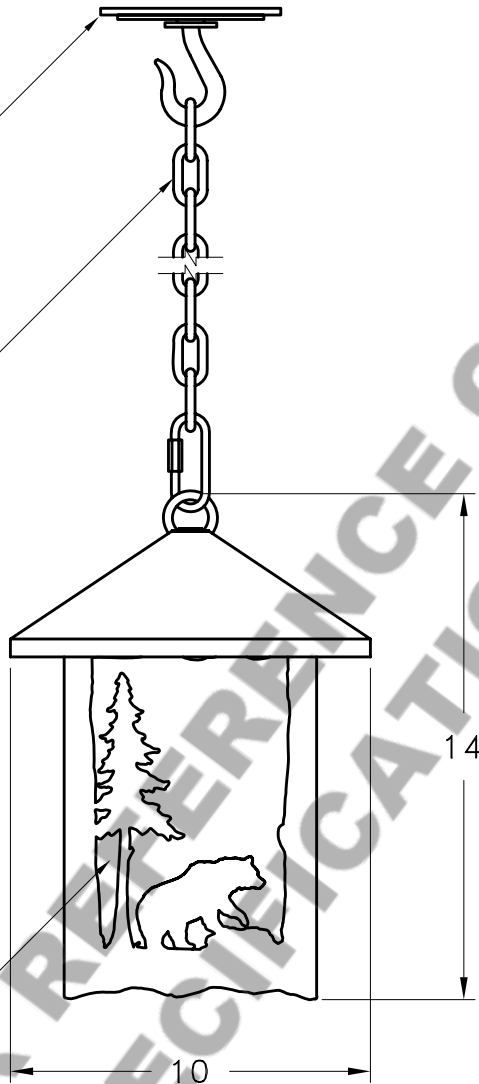

HAMMERTON

MOUNTING DETAIL

STANDARD FLAT MOUNT CANOPY

36" OF 1/4" CHAIN

MICA

MOUNTING SPECIFICATION NOTES:

UL APPROVED J-BOX

CAUTION
HARDWARE PACKET "J" MOUNTS DIRECTLY TO J-BOX.

ELECTRICAL SPECIFICATION NOTES:

**ELECTRICAL: 1-100 WATT MAX
EDISON BASE
120v TYPICAL**

Light Bulb NOT Included

CATALOG # LA6008-BR-M

APPROXIMATE WEIGHT: 15 Lbs.

HARDWARE PACKET: J

SHADE MATERIAL : MICA

UL RATING: DAMP

DIMENSION TOLERANCE $\pm 7/8"$.

www.hammerton.com

© Copyright 2006, All rights in design, detail or invention of this drawing are reserved as the property of Hammerton. Any imitation or adaptation without written consent is strictly prohibited.