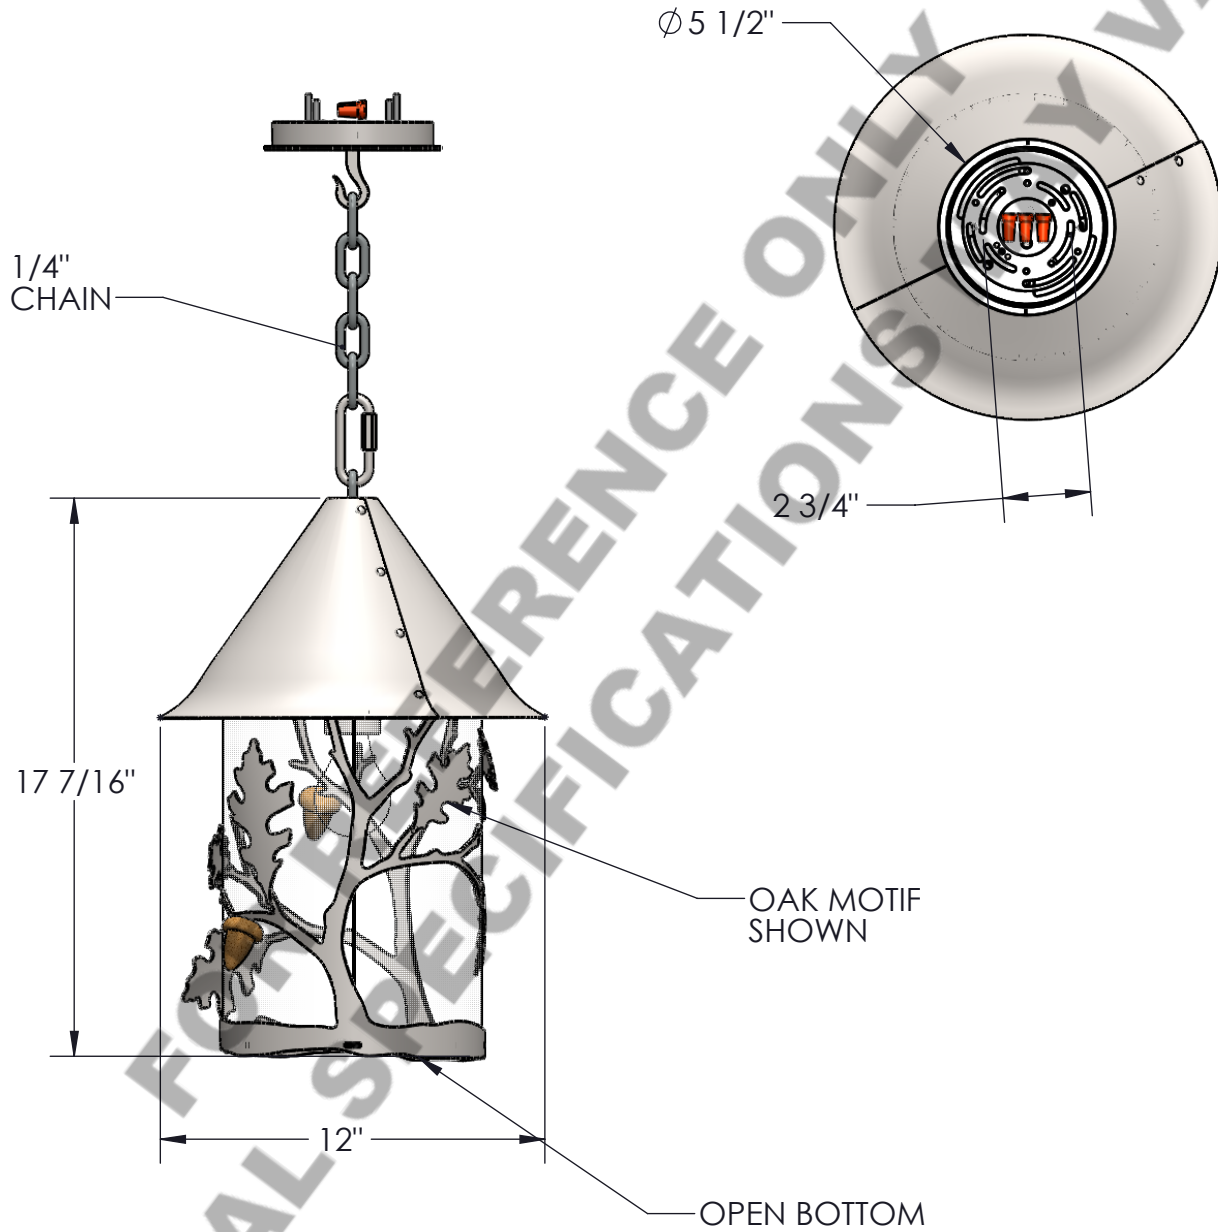

Approved By:

Product #: LA7038-M

Date: 6/5/2018 (A)

Mounting Style: FLAT	Electrical Type: INCANDESCENT
Approximate lbs.: 11	Bulb Qty: 1 Wattage: 100
Finish: SEE WEBSITE FOR OPTIONS	Voltage: 120
Top Diffuser: CLOSED	Socket Type: E26
Bottom Diffuser: OPEN	UL Location: DAMP

Mounting Detail

UL APPROVED J-BOX

CAUTION

HARDWARE PACKET "J" MOUNTS DIRECTLY TO J-BOX.

All fixtures created by Hammerton are handcrafted by artisans—dimensions may vary.

© Copyright 2015. All rights in design, detail or invention of this drawing are reserved as the property of Hammerton. Any imitation or adaptation without written consent is strictly prohibited.