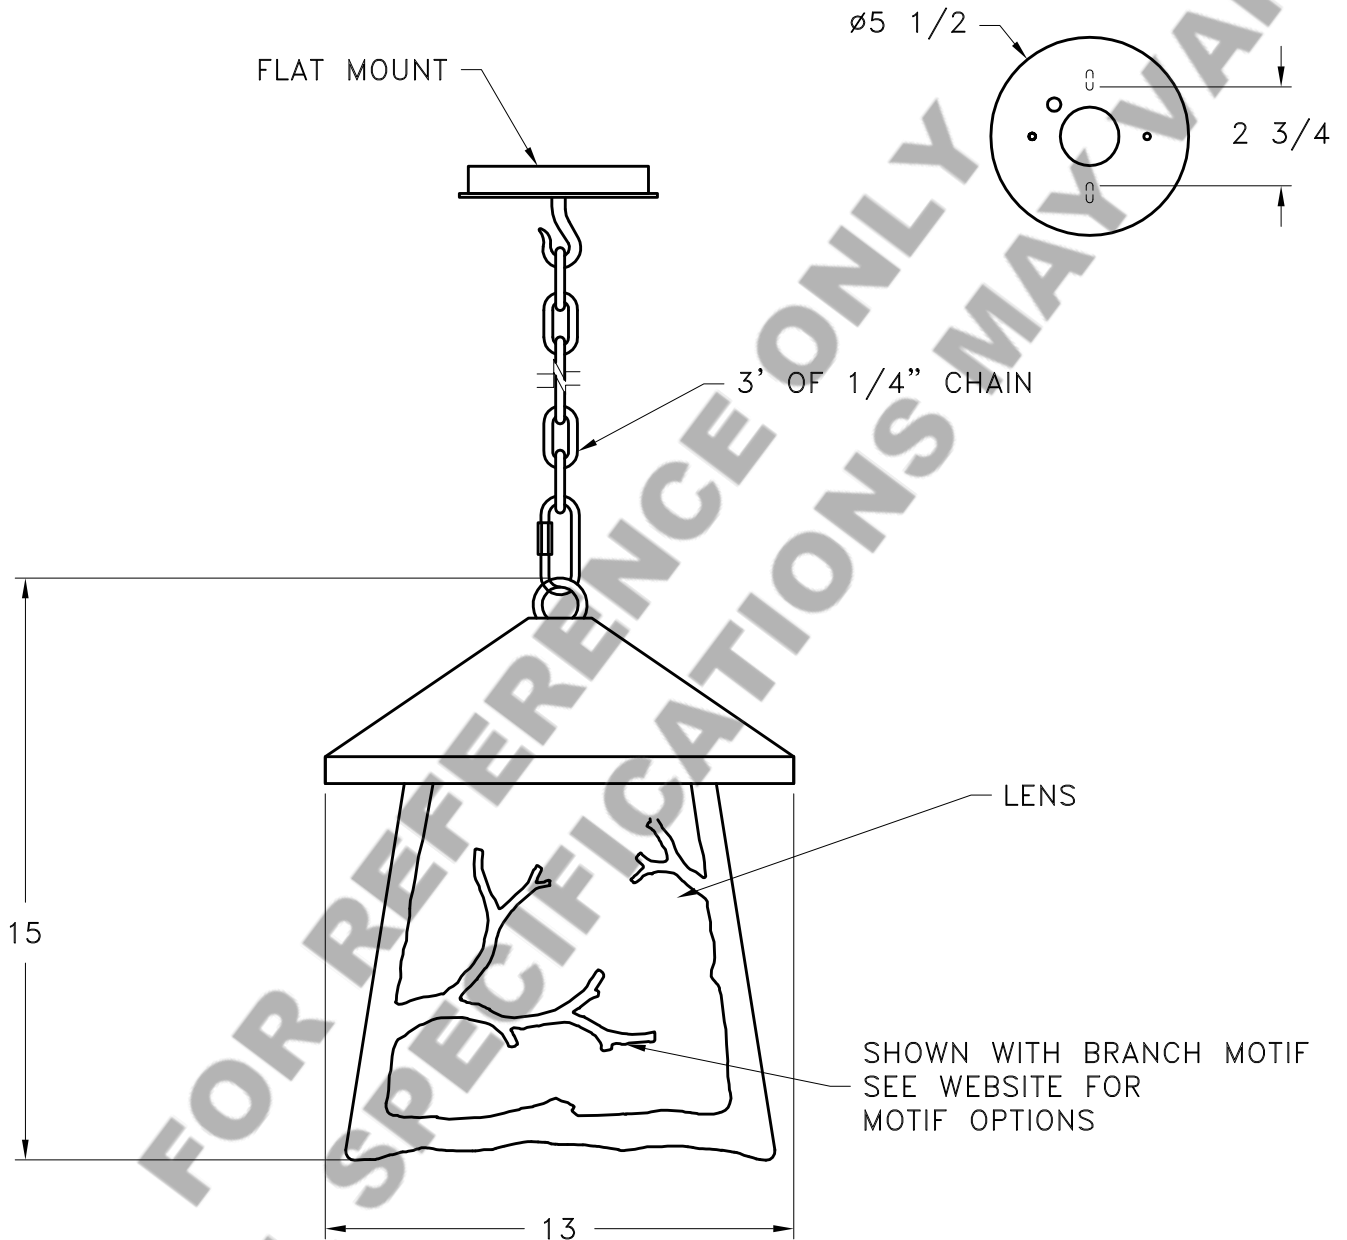

Location:

Product #: LA7040-L

Visit [hammerton.com](http://hammerton.com) for product options and specifications.

Mounting Style: J	Electrical Type: INCANDESCENT
Approximate lbs.: 20	Bulb Qty: 1 Wattage: 100
Finish: SEE WEB SITE FOR OPTIONS	Voltage: 120
Top Diffuser: OPEN	Socket Type: MEDIUM
Bottom Diffuser: CLOSED	UL Location: DAMP

All fixtures created by Hammerton are handcrafted by artisans. Dimensions may vary up to 7/8".

©Copyright 2013. All rights in design, detail or invention of this drawing are reserved as the property of Hammerton. Any imitation or adaptation without written consent is strictly prohibited.

### Mounting Detail

**CAUTION**  
HARDWARE PACKET "J"  
MOUNTS DIRECTLY TO  
J-BOX.