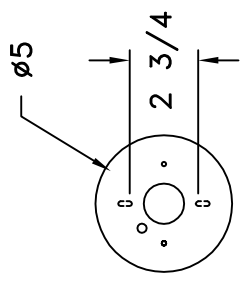

HAMMERTON

SPECIFICATION DRAWING

Location:

Product #: LA7076-PN

MOUNTING

Visit hammerton.com for product options and specifications.

Mounting Style: J	Electrical Type: INCANDESCENT
Approximate lbs.: 10	Bulb Qty: 1 Wattage: 75
Finish: SEE WEB SITE FOR OPTIONS	Voltage: 120
Top Diffuser: CLOSED	Socket Type: MEDIUM
Bottom Diffuser: OPEN	UL Location: DRY

All fixtures created by Hammerton are handcrafted by artisans. Dimensions may vary up to 1/8".

© Copyright 2013. All rights in design, detail or invention of this drawing are reserved as the property of Hammerton. Any limitation or adaptation without written consent is strictly prohibited.