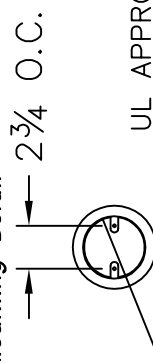

Mounting Detail

UL APPROVED
J-BOX

CAUTION

HARDWARE PACKET "J"
MOUNTS DIRECTLY TO
J-BOX.