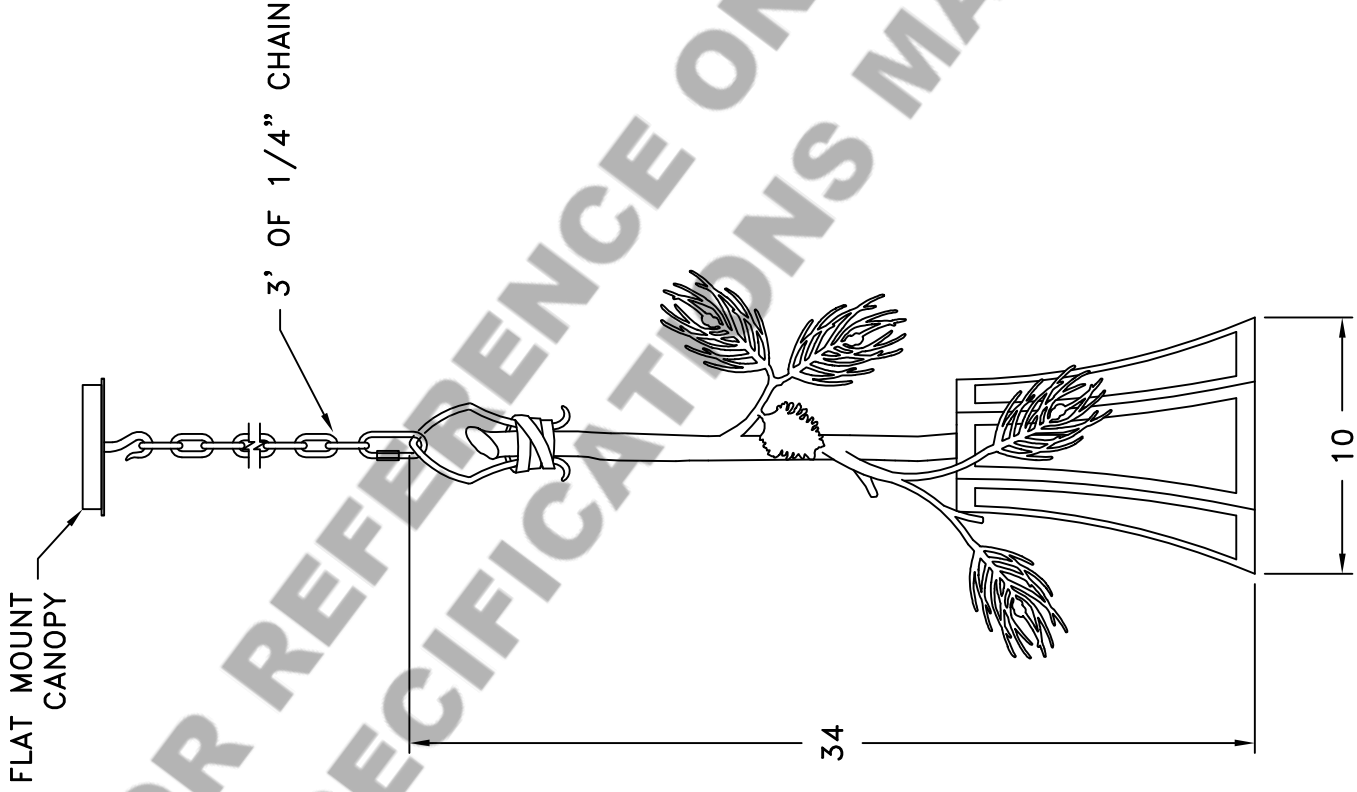

HAMMERTON

SPECIFICATION DRAWING

Location:

Product #: LA7076-PN

MOUNTING

Visit hammerton.com for product options and specifications.

Mounting Style: J	Electrical Type: INCANDESCENT
Approximate lbs.: 10	Bulb Qty: 1 Wattage: 75
Finish: SEE WEB SITE FOR OPTIONS	Voltage: 120
Top Diffuser: CLOSED	Socket Type: MEDIUM
Bottom Diffuser: OPEN	UL Location: DRY

All fixtures created by Hammerton are handcrafted by artisans. Dimensions may vary up to 1/8".

© Copyright 2013. All rights in design, detail or invention of this drawing are reserved as the property of Hammerton. Any limitation or adaptation without written consent is strictly prohibited.