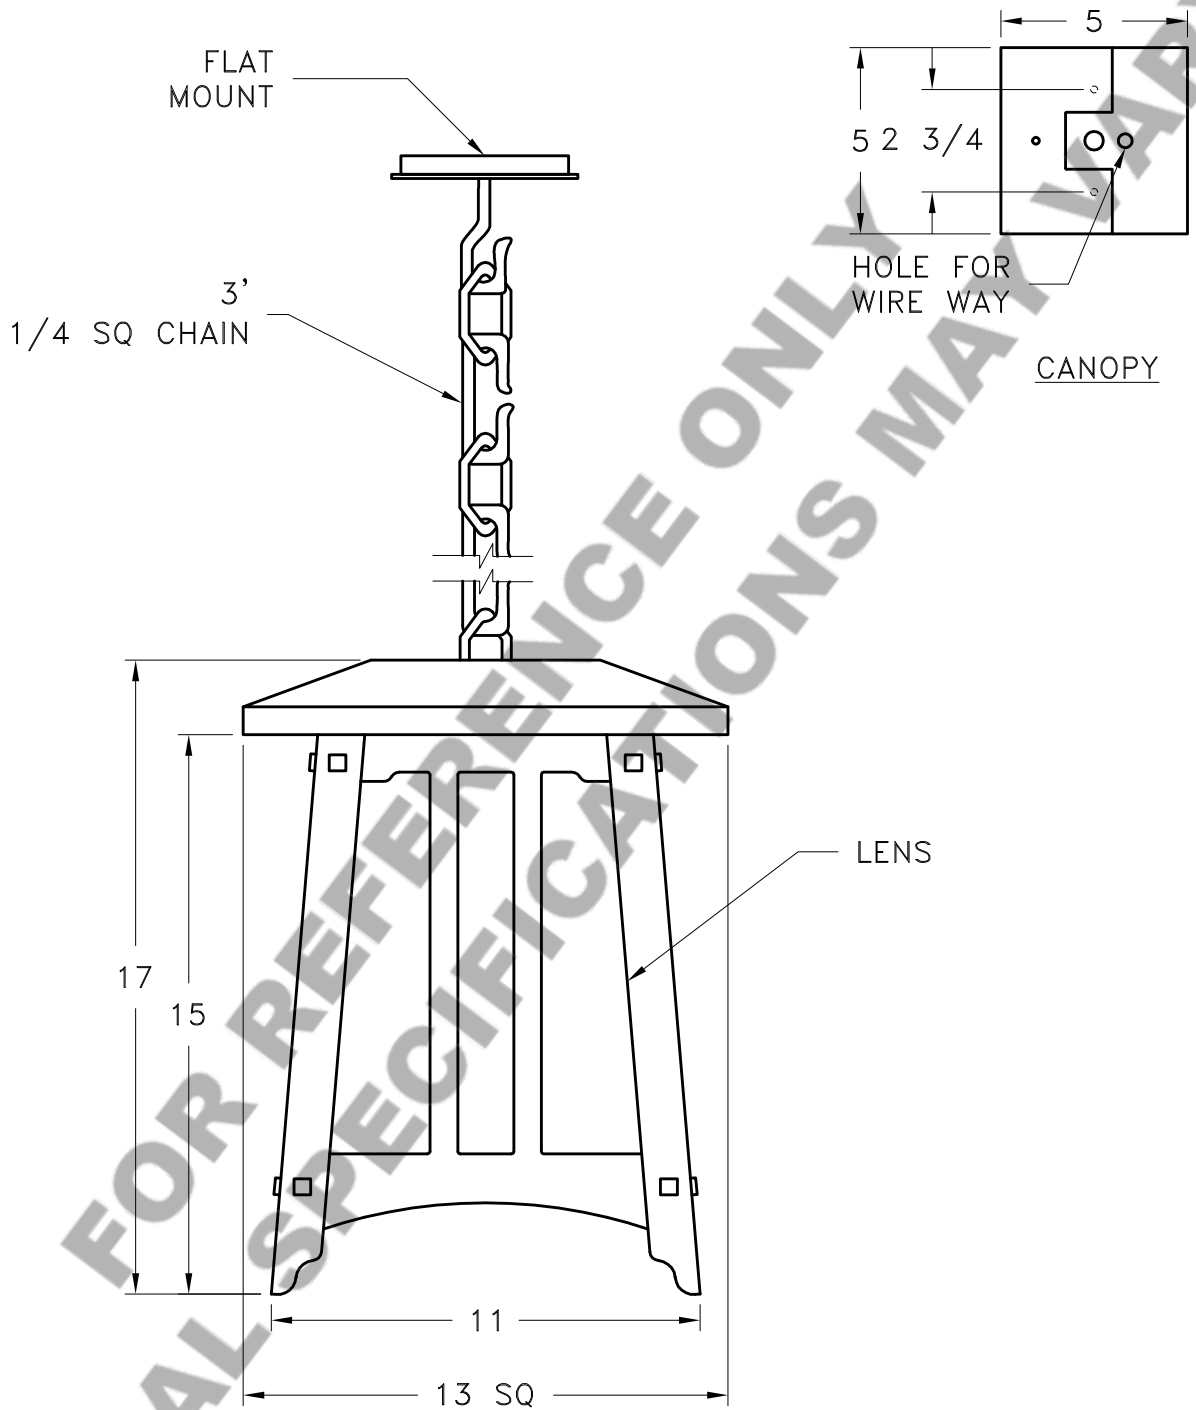

Location:

Product #: LA8010-L

Visit [hammerton.com](http://hammerton.com) for product options and specifications.

Mounting Style: J	Electrical Type: INCANDESCENT	<p>Mounting Detail</p> <p>2 3/4 O.C.</p> <p>UL APPROVED J-BOX</p> <p><b>CAUTION</b> HARDWARE PACKET "J" MOUNTS DIRECTLY TO J-BOX.</p>
Approximate lbs.: 35	Bulb Qty: 1 Wattage: 100	
Finish: SEE WEB SITE FOR OPTIONS	Voltage: 120	
Top Diffuser: N/A	Socket Type: MEDIUM	
Bottom Diffuser: OPEN	UL Location: DRY	
<p>All fixtures created by Hammerton are handcrafted by artisans. Dimensions may vary up to 7/8".</p> <p>©Copyright 2013. All rights in design, detail or invention of this drawing are reserved as the property of Hammerton. Any imitation or adaptation without written consent is strictly prohibited.</p> <p>Hammerton Inc. · 217 Wright Brothers Dr. · Salt Lake City, UT 84116 · (801) 973-8095</p>		